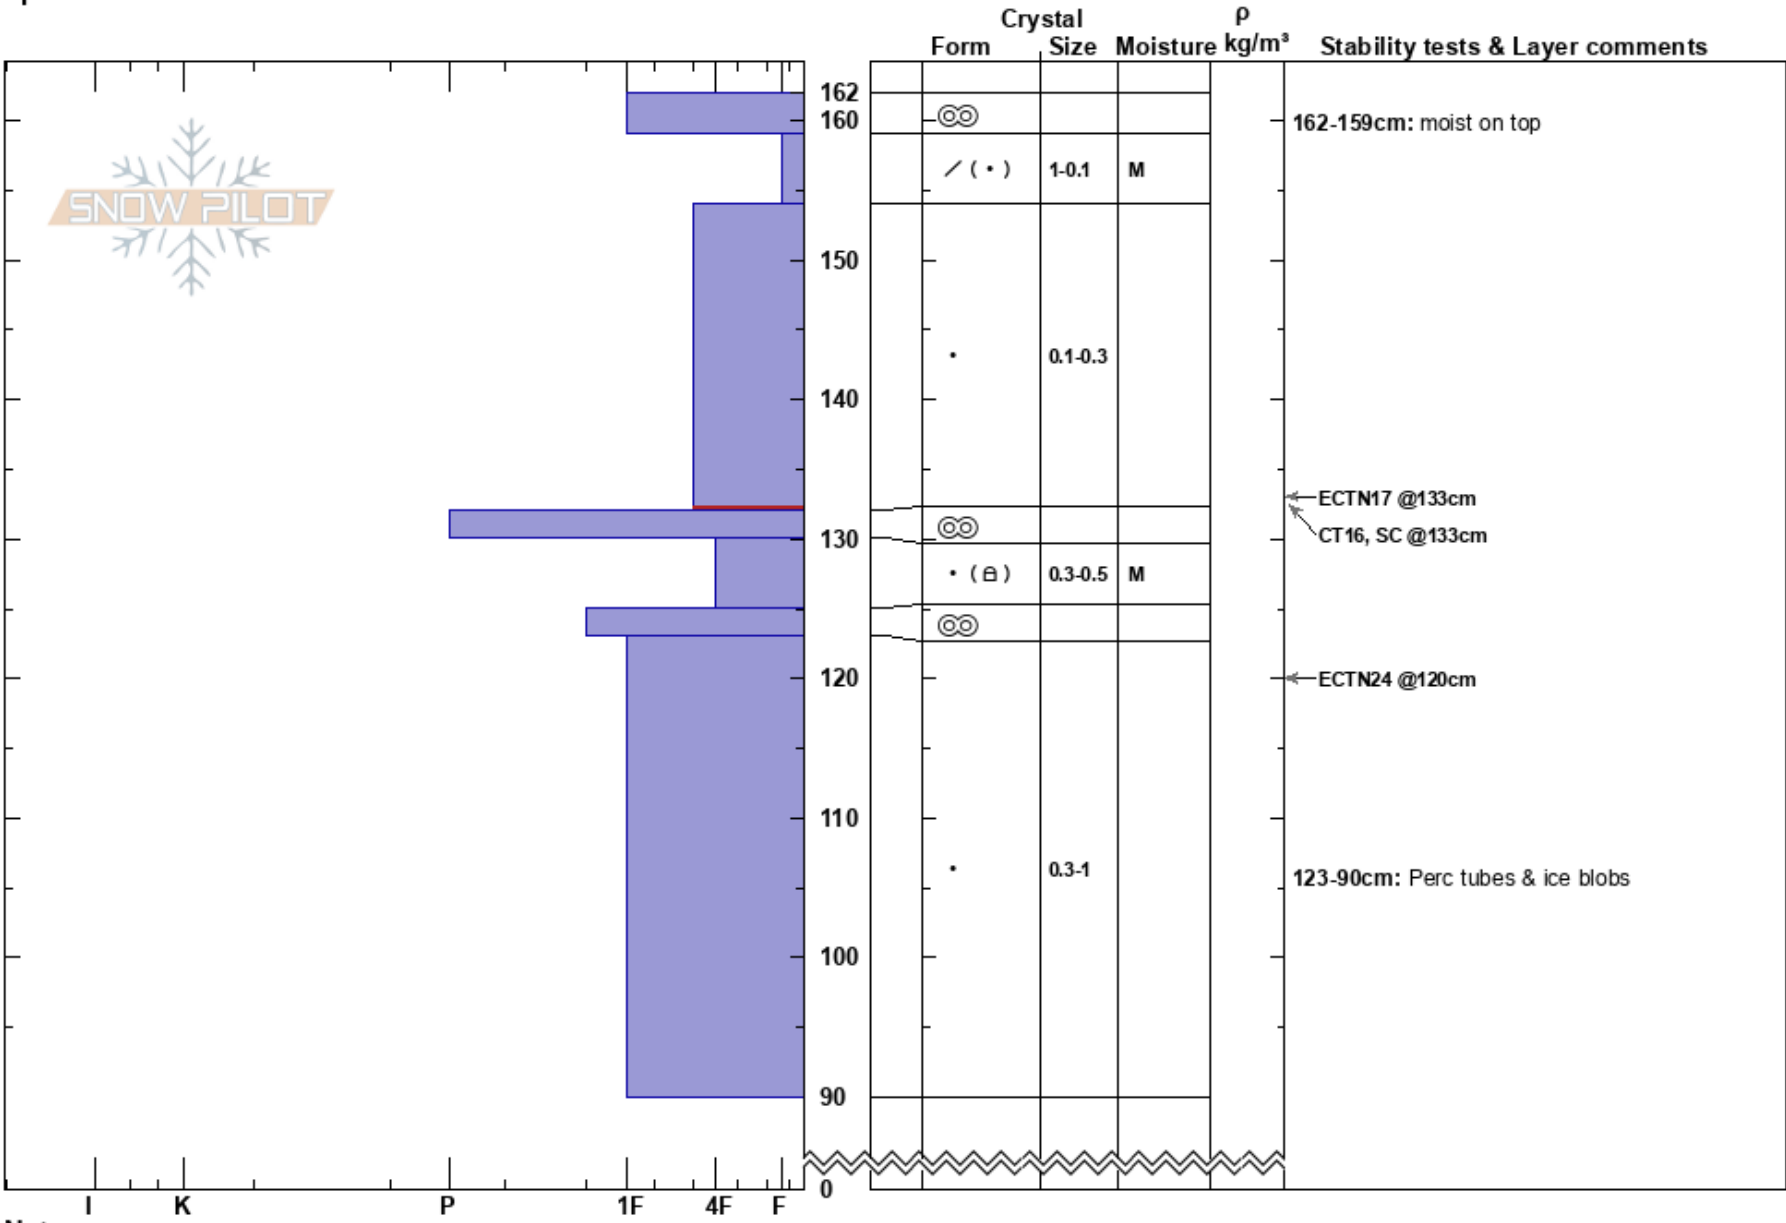

Prospect Peak - WSW
 Elk Mountains
 CO
Elevation: 11700 ft
Aspect: 240°
Specifics:

blase reardon
 03/04/2017 - 1:00pm
Co-ord: 13S 358634W 4369712N
Slope Angle: 24°
Wind Loading: yes

Stability:
Air Temperature:
Sky Cover: FEW
Precipitation: NO
Wind: SW Moderate

HS: 162
PS: 8
Layer Notes:
 162-159cm: moist on top
 154-132cm: Problematic layer
 123-90cm: Perc tubes & ice blobs

Notes: Gusty winds w light snow transport.