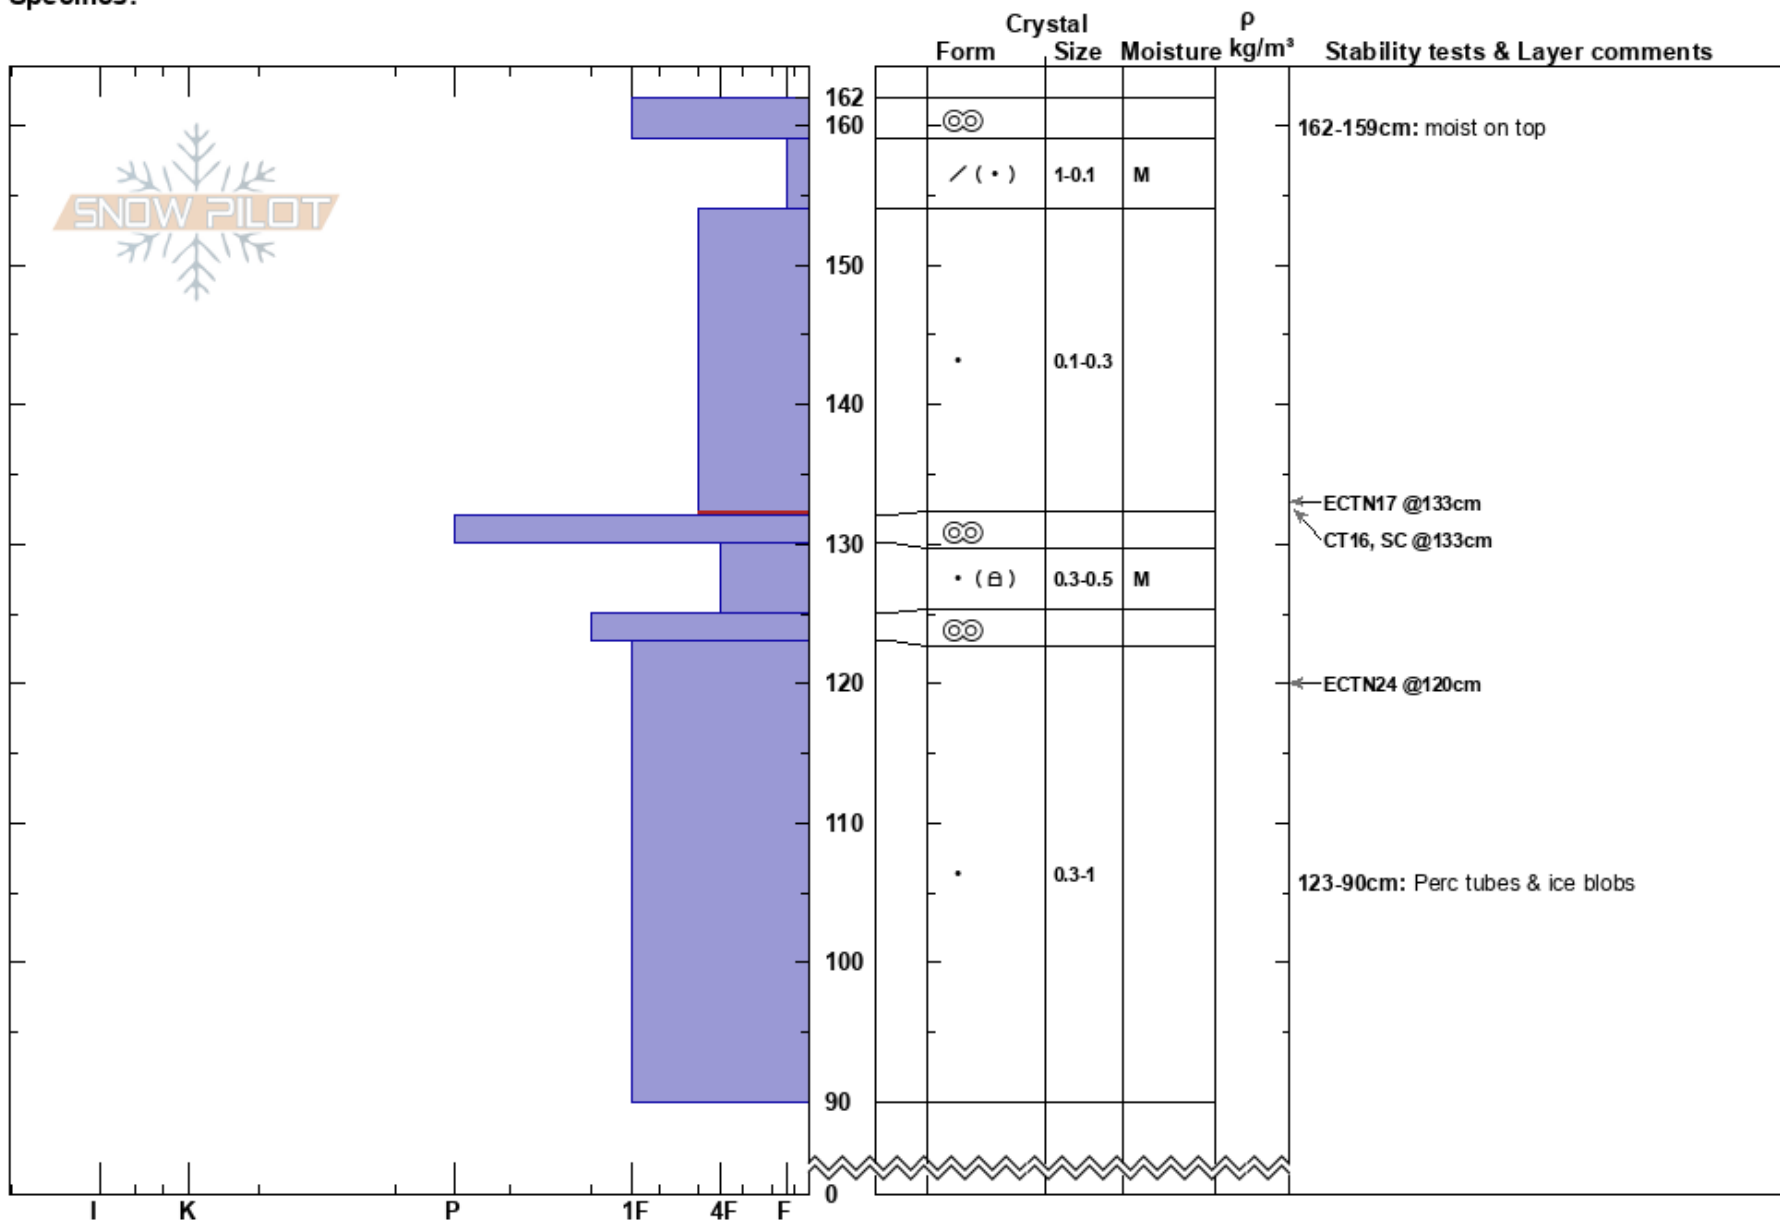

Prospect Peak - WSW
 Elk Mountains
 CO
Elevation: 11700 ft
Aspect: 240°
Specifics:

blase reardon
 03/04/2017 - 1:00pm
Co-ord: 13S 358634W 4369712N
Slope Angle: 24°
Wind Loading: yes

Stability:
Air Temperature:
Sky Cover: FEW
Precipitation: NO
Wind: SW Moderate

HS: 162
PS: 8
Layer Notes:
 162-159cm: moist on top
 154-132cm: Problematic layer
 123-90cm: Perc tubes & ice blobs

Notes: Gusty winds w light snow transport.