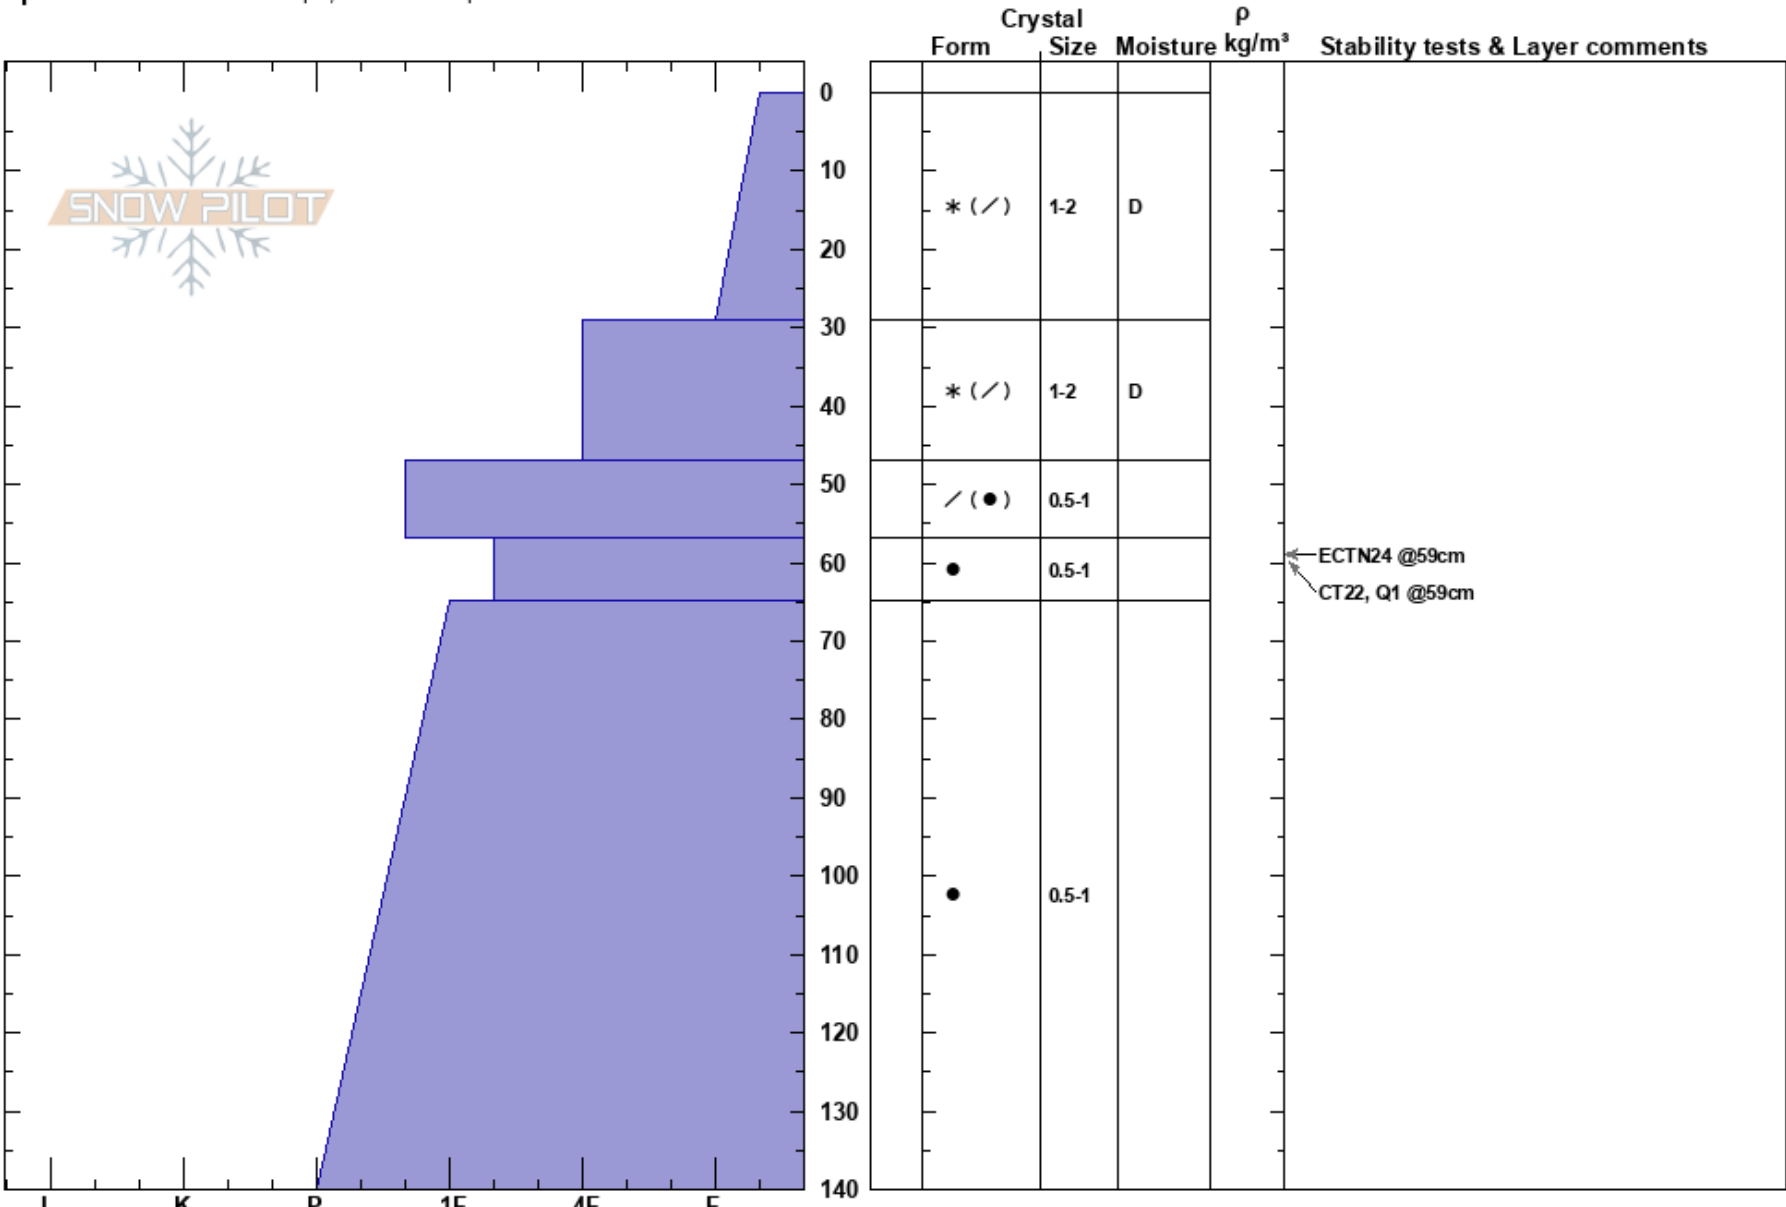

Grey Butte NE
 Mt. Shasta
 CA
 Elevation: 7900 ft
 Aspect: 50°
 Specifics: Ski tracks on slope; We skied slope

Aaron Beverly
 03/05/2017 - 12:00pm
 Co-ord: 41.34560N, -122.19540W
 Slope Angle: 29°
 Wind Loading: no

Stability: PS: 28
 Air Temperature: -3°C
 Sky Cover: OVC
 Precipitation: S-1
 Wind: W Calm
 Layer Notes:

Notes: Shovel tilt test lead to easy failures within new snow. No propagation. Snow pit dug down to knife hardness rain crust layer. Deep tap tests led to no failures at crust layer.