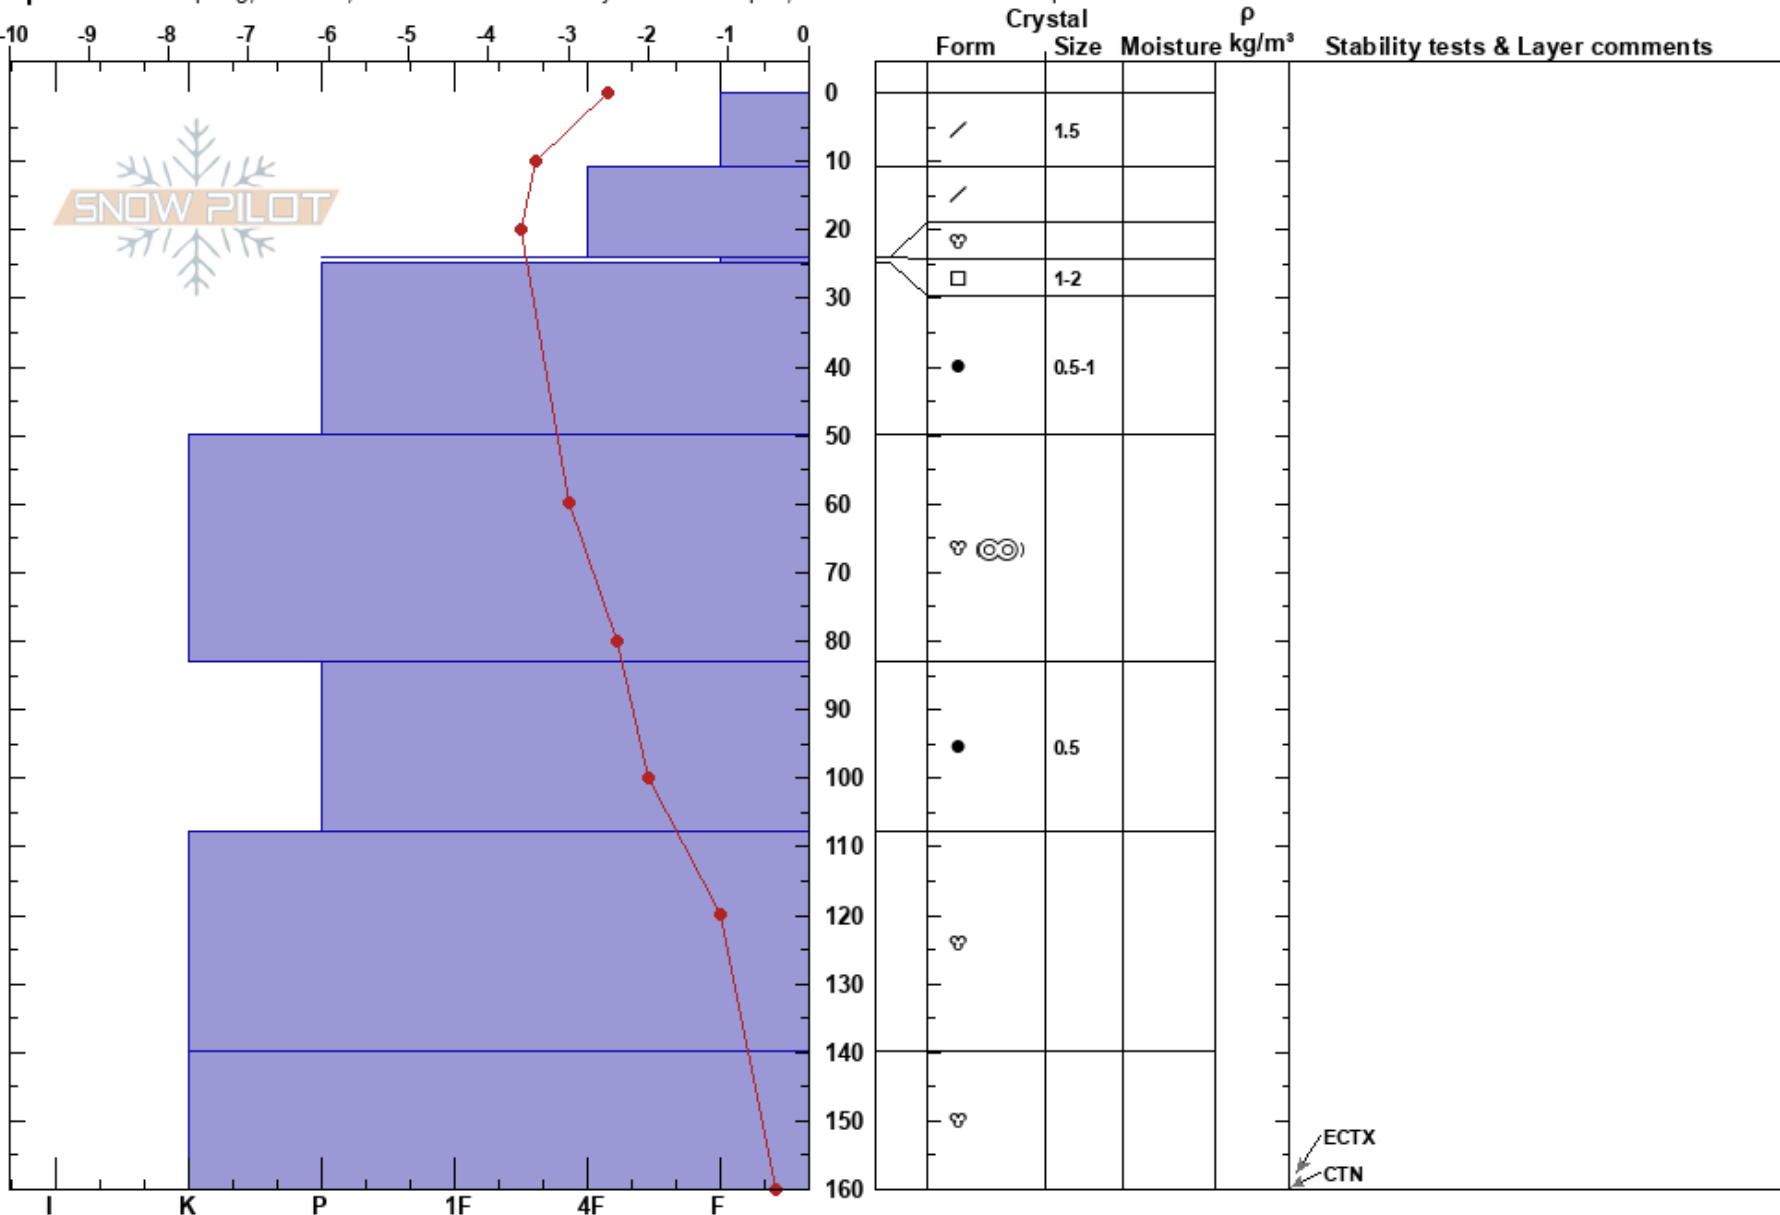

2017-03-06 N Stabbursd Aanon Clausen
 Finnmark 06/03/2017 - 12:00
 Norway
Elevation: 347 m
Aspect: 140°

Co-ord:
Slope Angle: 15°
Wind Loading: previous

Stability: Fair **HS:**160 **Layer Notes:**
Air Temperature: -3°C **PF:**30 24.2-25cm: Problematic layer
Sky Cover: SCT
Precipitation: NO
Wind: W Calm

Specifics: Collapsing, localized; Recent avalanche activity on similar slopes; Snowmobile tracks on slope

Notes: MGRS GRID: 35W MT 01093-98320.

Buried layer of surface hoar in this region, somewhat stubborn release, but gives propagation.