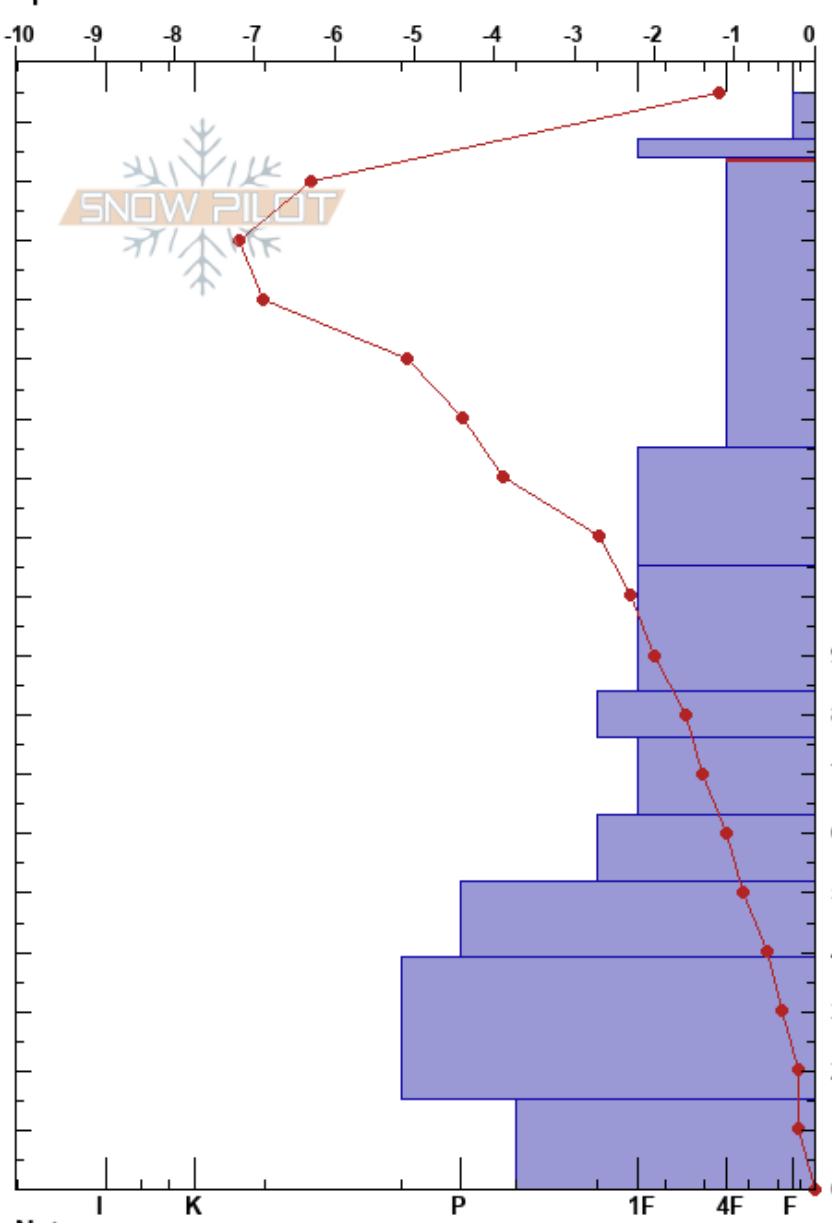

Lower White Pine 02/14
 Wasatch Range
 UT
 Elevation: 7700 ft
 Aspect: N
 Specifics:

Hayden Beck
 02/14/2020 - 3:30am
 Co-ord:
 Slope Angle:
 Wind Loading:

Stability:
 Air Temperature: -1.5°C
 Sky Cover: SCT
 Precipitation: NO
 Wind:

HS:185
 174-125cm:Problematic layer

Elevation (cm)	Crystal		ρ kg/m ³	Stability tests & Layer comments
	Form	Size		
185				
180	○	0.3		
175	⊙⊙			
170				← ECTN @170cm very small
150	●			
115	●	0.5		
95	●	0.5		
80	●	1		
70	●	1		
60	●	1		
50	●	1.5		
30	●	2		
10	^	3.5		