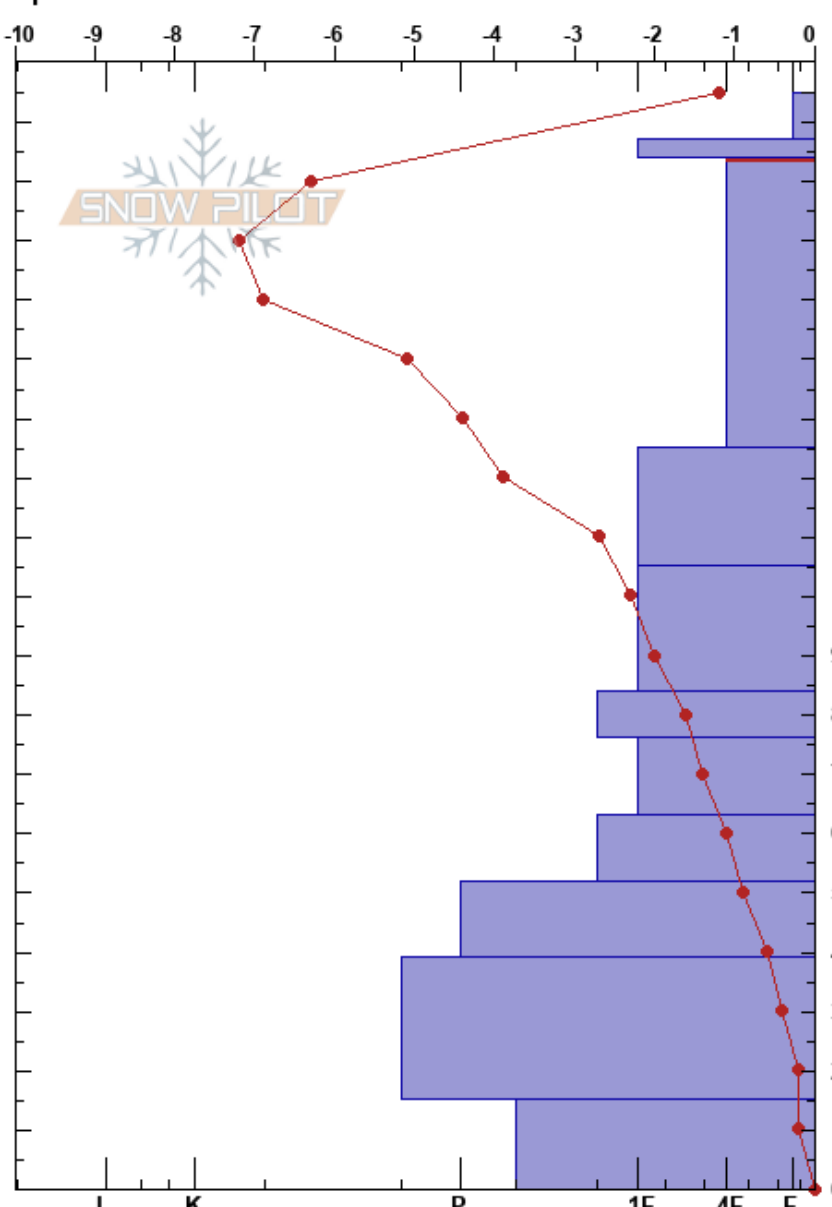

Lower White Pine 02/14  
 Wasatch Range  
 UT  
 Elevation: 7700 ft  
 Aspect: N  
 Specifics:

Hayden Beck  
 02/14/2020 - 3:30am  
 Co-ord:  
 Slope Angle:  
 Wind Loading:

Stability:  
 Air Temperature: -1.5°C  
 Sky Cover: SCT  
 Precipitation: NO  
 Wind:

HS:185  
 174-125cm:Problematic layer

Elevation (cm)	Crystal		$\rho$ kg/m <sup>3</sup>	Stability tests & Layer comments
	Form	Size		
185				
180	○	0.3		
170	⊙⊙			← ECTN @170cm very small
150	●			
115	●	0.5		
95	●	0.5		
80	●	1		
70	●	1		
60	●	1		
45	●	1.5		
25	●	2		
10	^	3.5		