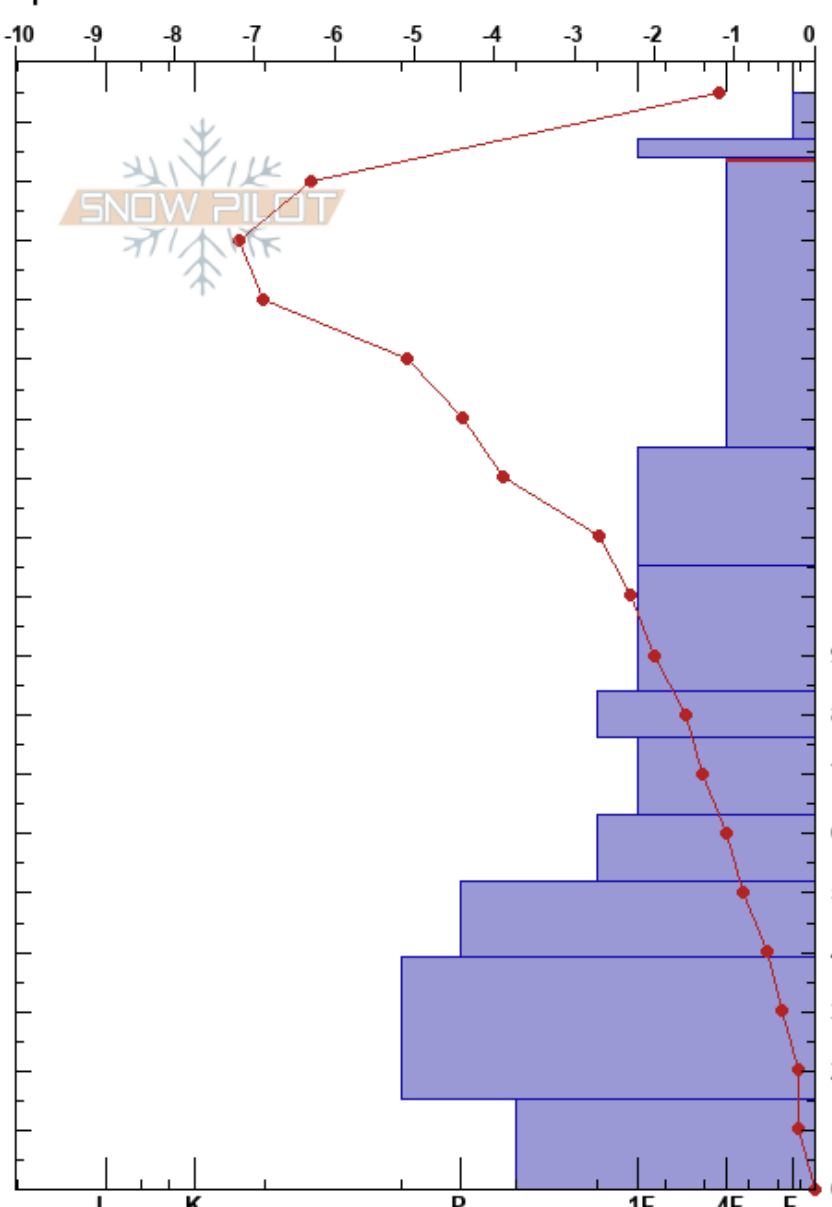

Lower White Pine 02/14  
 Wasatch Range  
 UT  
 Elevation: 7700 ft  
 Aspect: N  
 Specifics:

Hayden Beck  
 02/14/2020 - 3:30am  
 Co-ord:  
 Slope Angle:  
 Wind Loading:

Stability:  
 Air Temperature: -1.5°C  
 Sky Cover: SCT  
 Precipitation: NO  
 Wind:

HS:185  
 174-125cm:Problematic layer

Elevation (cm)	Crystal		$\rho$ kg/m <sup>3</sup>	Stability tests & Layer comments
	Form	Size		
185				
180	○	0.3		
175	⊙⊙			
170				← ECTN @170cm very small
150	●			
115	●	0.5		
95	●	0.5		
80	●	1		
70	●	1		
60	●	1		
50	●	1.5		
30	●	2		
10	^	3.5		