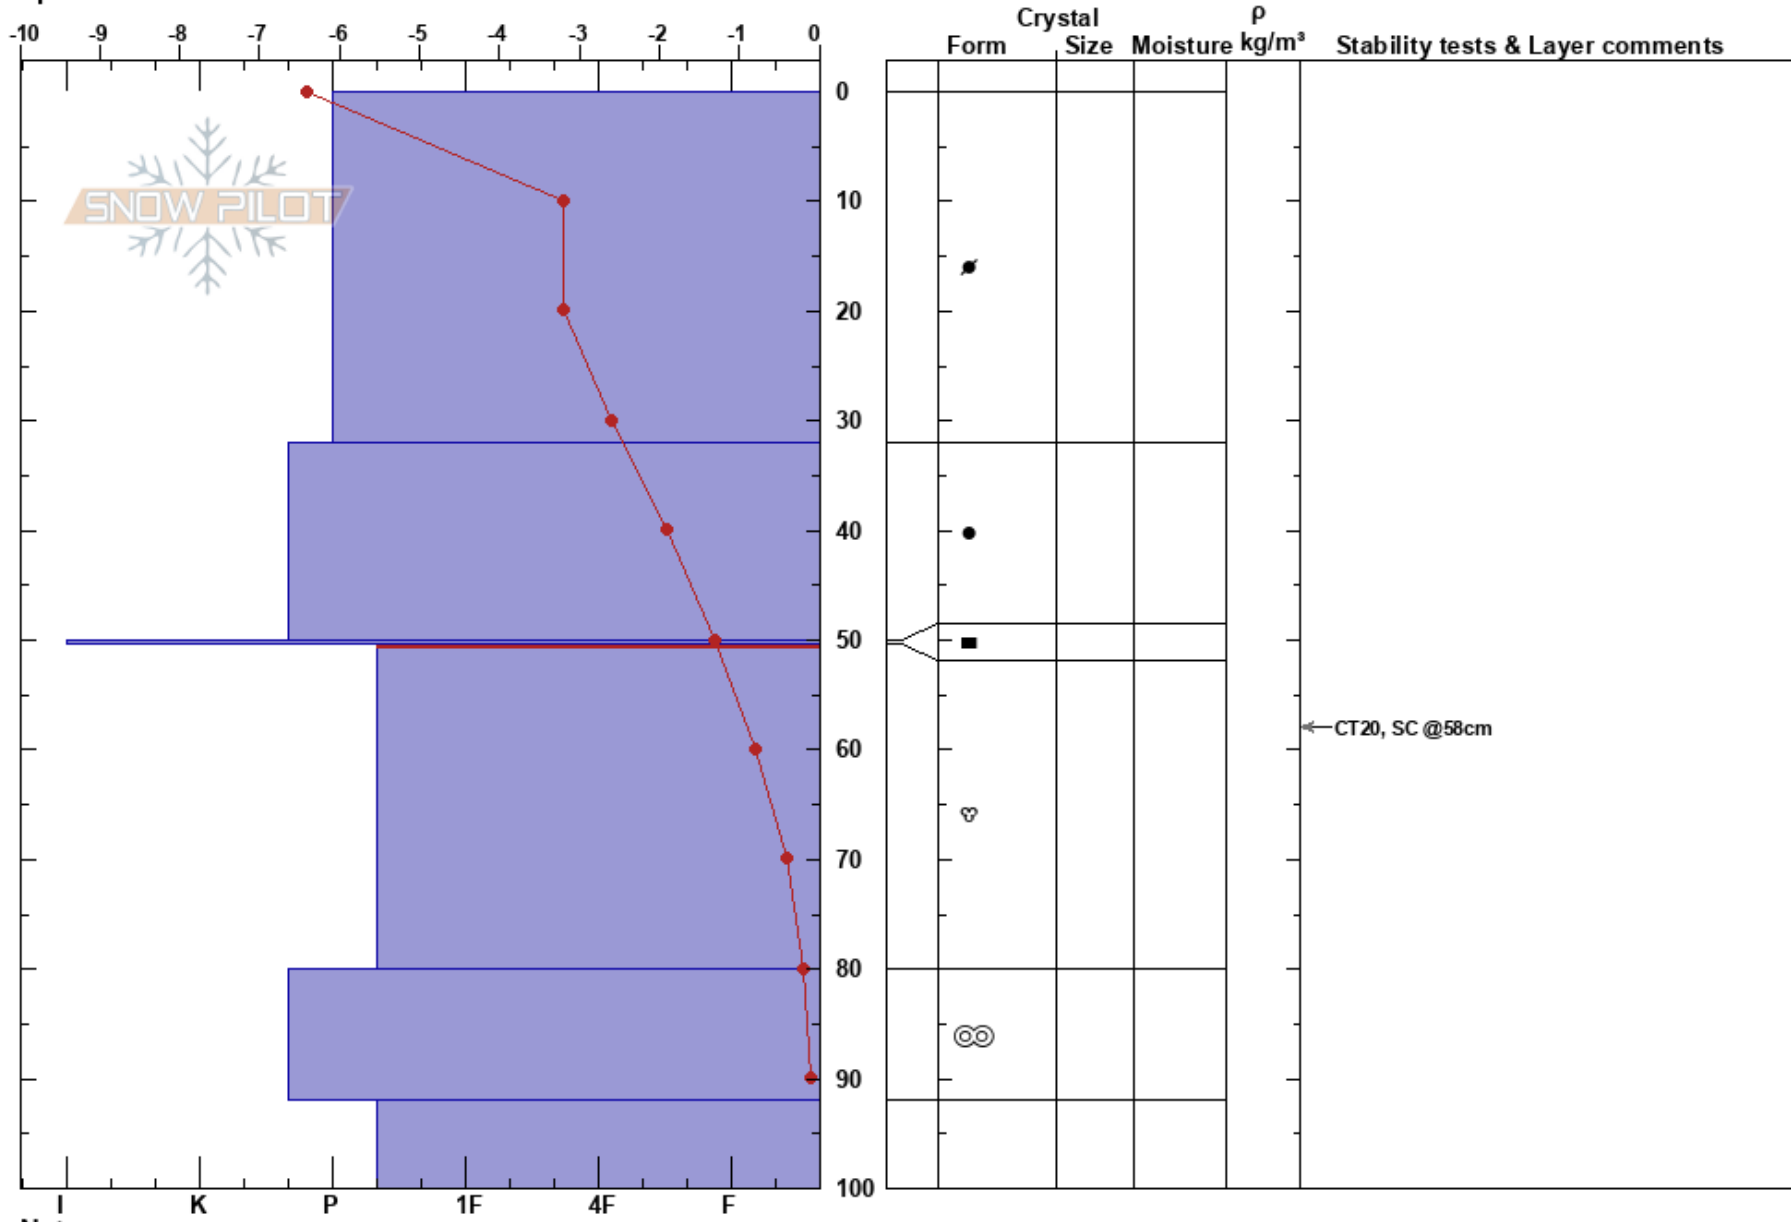

Ílviðrishnjúkur
Tröllaskagi
Iceland
Elevation: 693 m
Aspect: SE
Specifics:

Gestur Hansson
19/02/2020 - 08:30
Co-ord: 66.13104N, -18.99210W
Slope Angle: 25°
Wind Loading:

Stability:
Air Temperature: -3.5°C
Sky Cover: SCT
Precipitation: NO
Wind: Calm

HS:100
PF:30 50.5-80cm: Problematic layer

Crystal Form
Size
Moisture
 ρ kg/m³
Stability tests & Layer comments

← CT20, SC @58cm