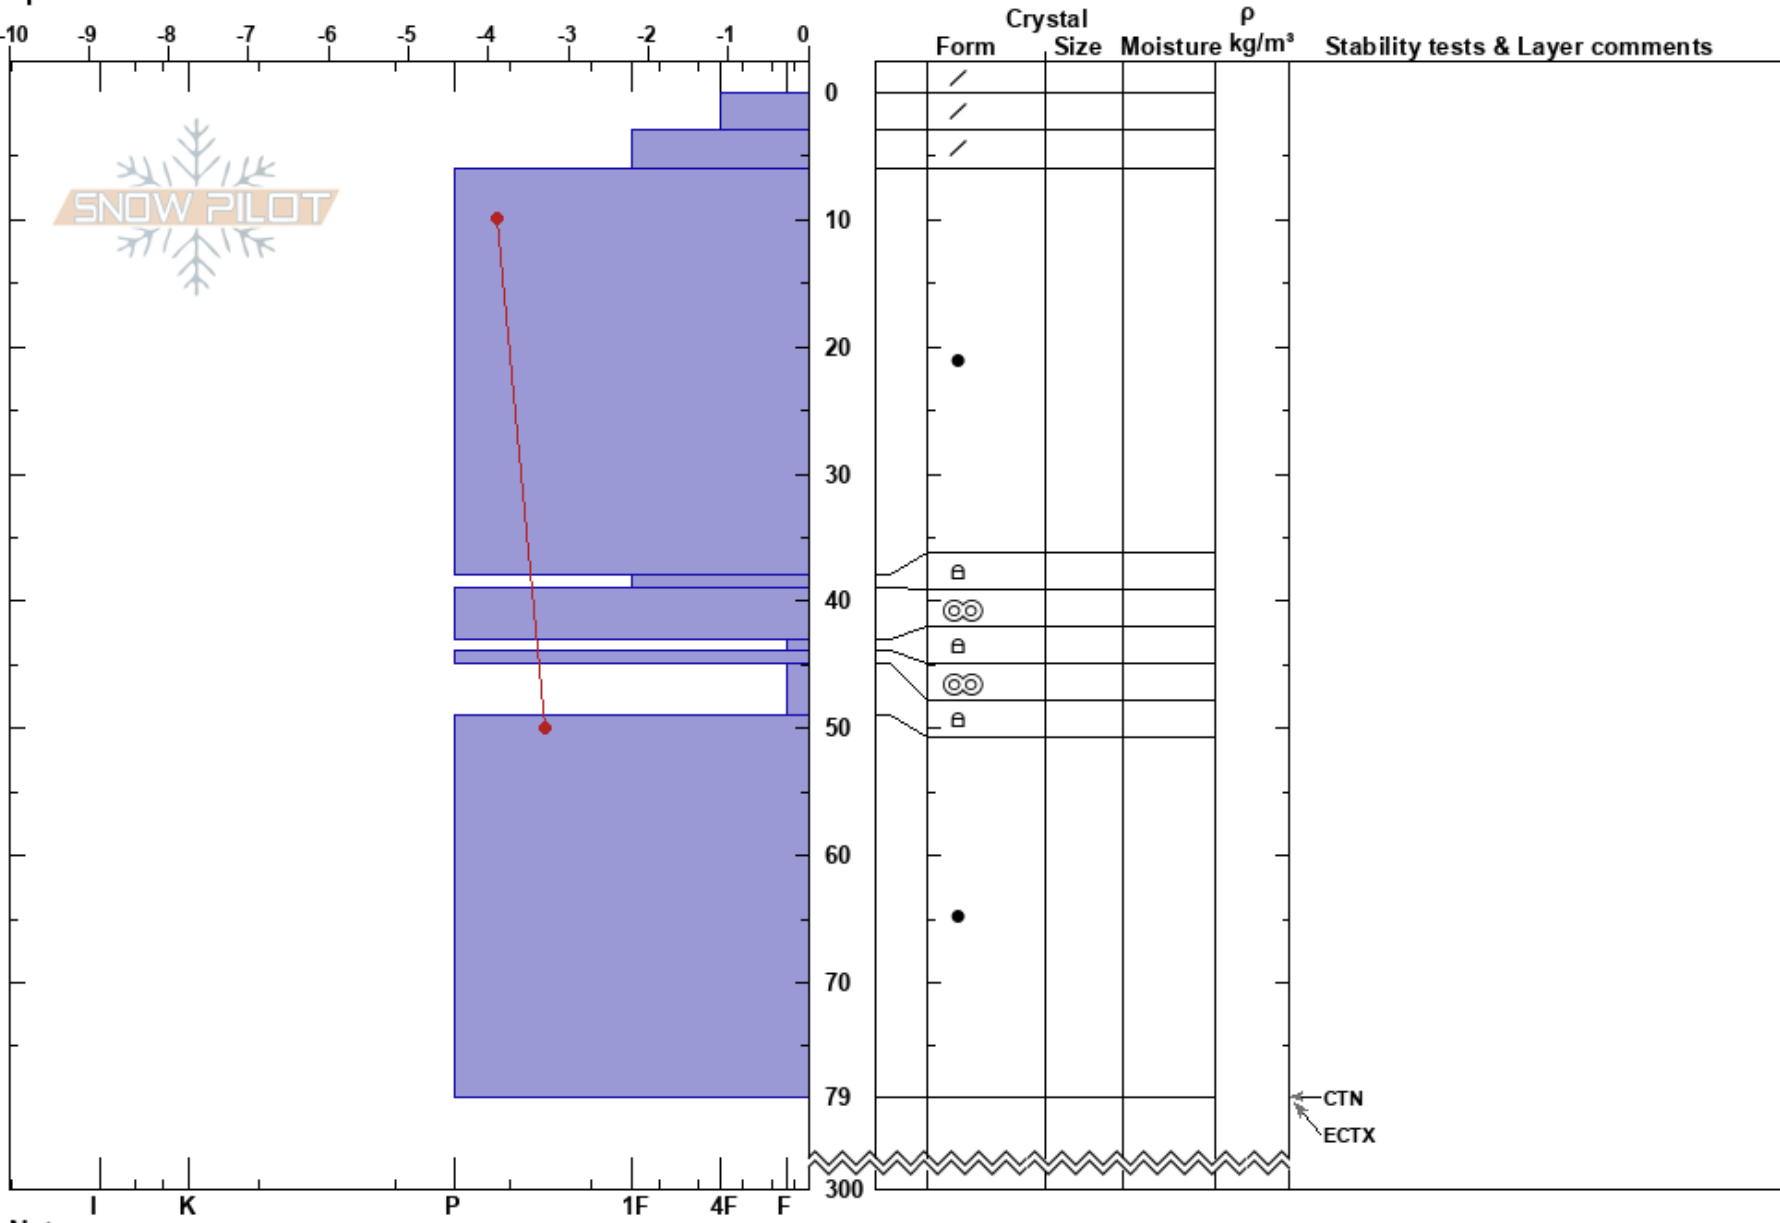

Skarveh Sadel
 Funäsfjällen
 Sweden
 Elevation: 1096 m
 Aspect: SE
 Specifics:

John Wilcoxon
 19/02/2020 - 10:38
 Co-ord: 33V 364660E 6941847N
 Slope Angle: 20°
 Wind Loading: yes

Stability:
 Air Temperature: -5.3°C
 Sky Cover: FEW
 Precipitation: NO
 Wind: NW Light Breeze

HS:300
 PF:5
 45-49cm: Problematic layer

Notes: