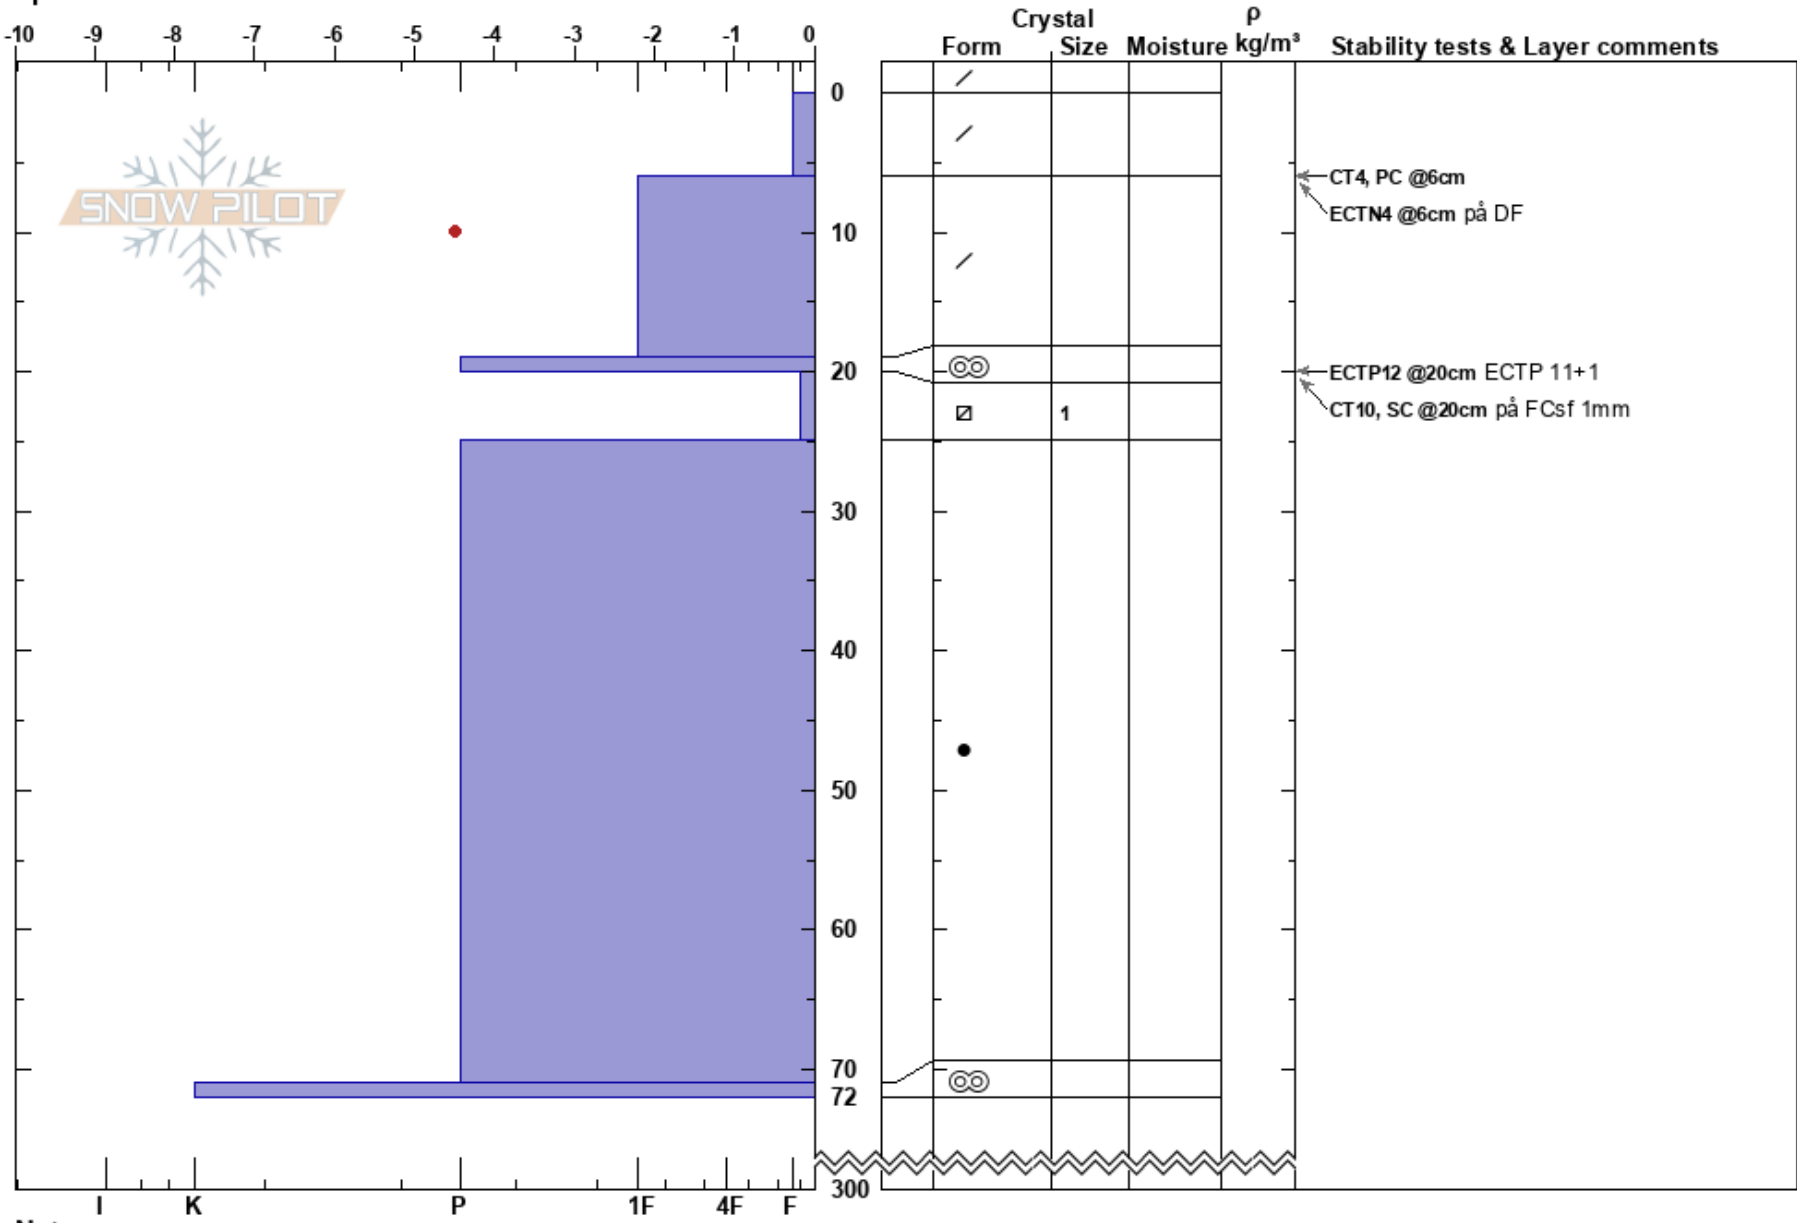

Lill Skarven ALP
 Funäsfjällen
 Sweden
Elevation: 1057 m
Aspect: SE
Specifics:

John Wilcoxon
 19/02/2020 - 09:55
Co-ord: 33V 364974E 6940905N
Slope Angle: 30°
Wind Loading: yes

Stability: HS:300
Air Temperature: -5.9°C **PF:**20 20-25cm:Problematic layer
Sky Cover: FEW
Precipitation: NO
Wind: NW Moderate