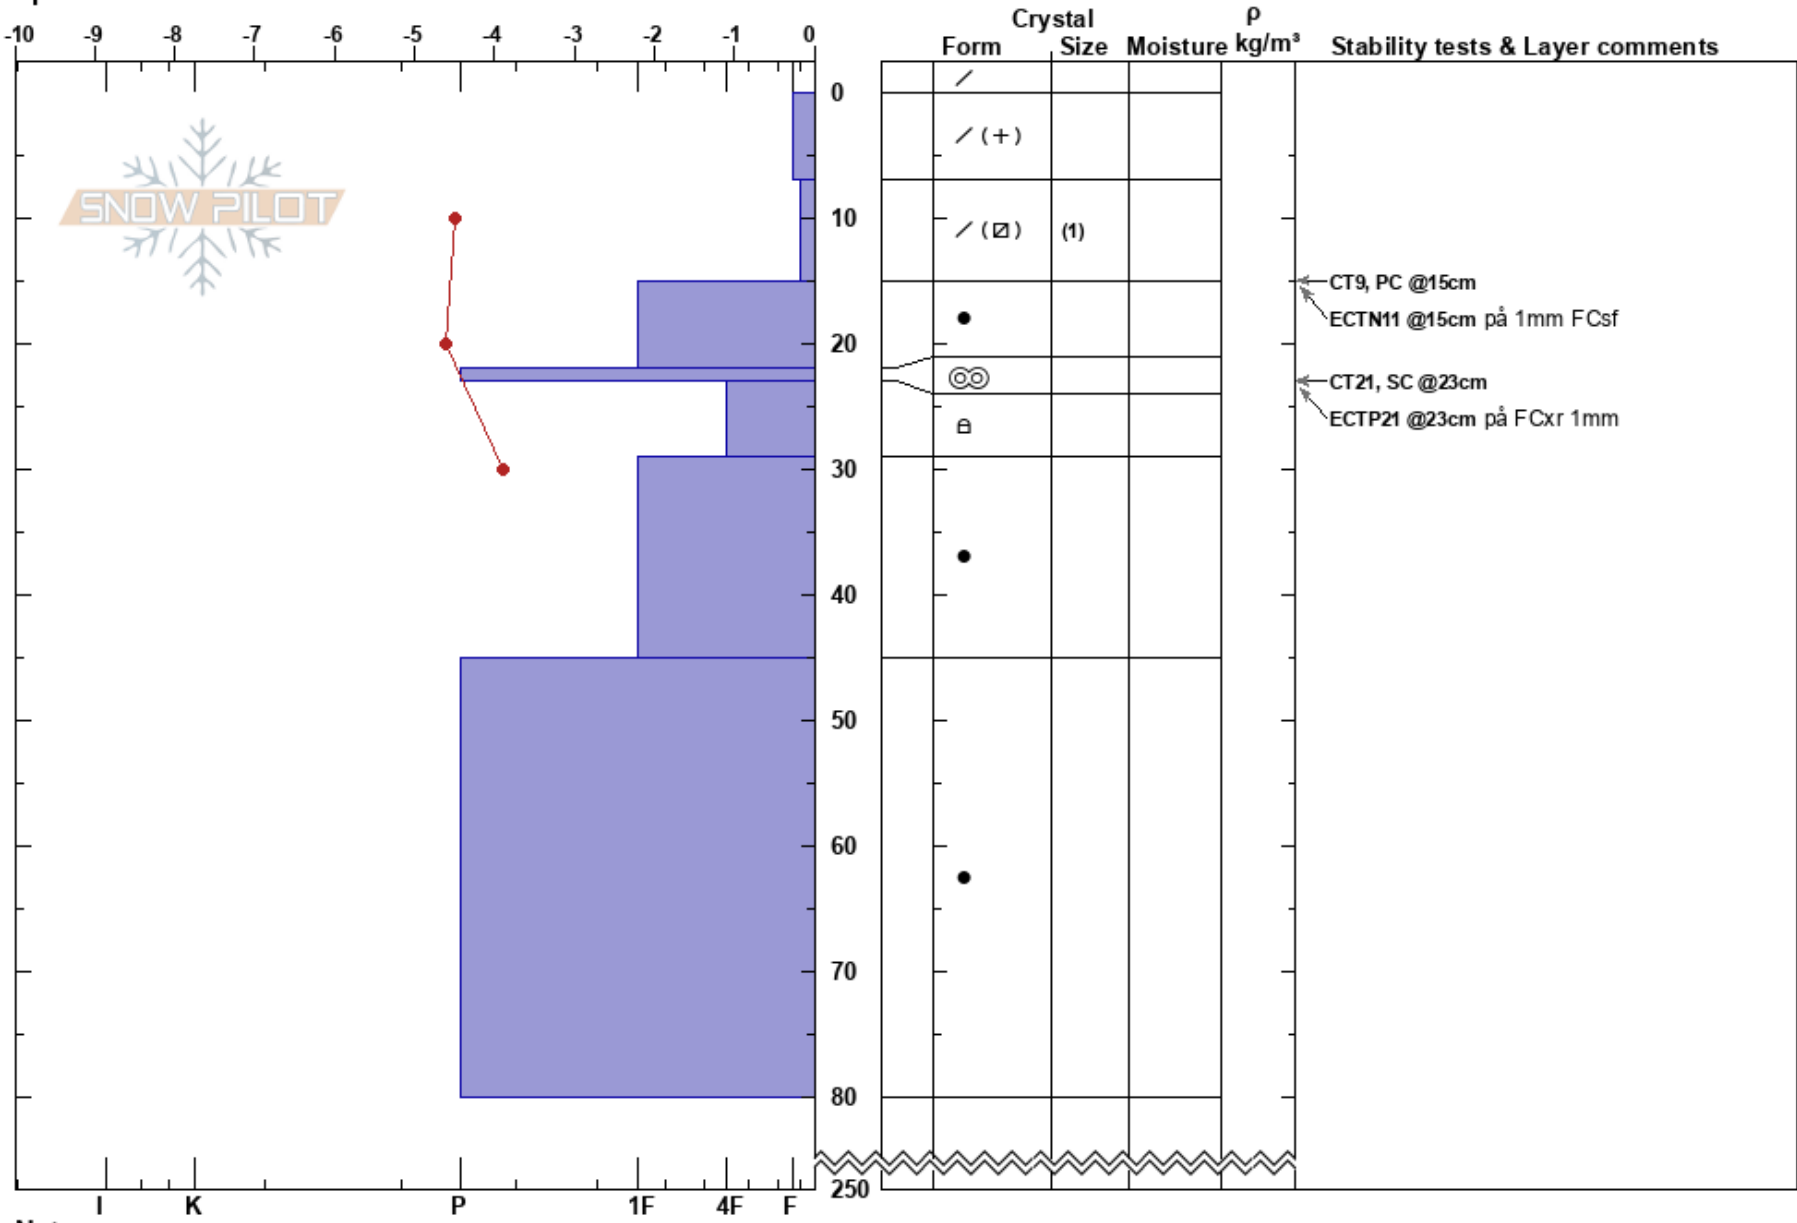

Småhamra
 Funäsfjällen
 Sweden
Elevation: 934 m
Aspect: NE
Specifics:

John Wilcoxon
 19/02/2020 - 09:30
Co-ord: 33V 362406E 6940965N
Slope Angle: 18°
Wind Loading: previous

Stability: HS:250
Air Temperature: -2.9°C **PF:**20 23-29cm:Problematic layer
Sky Cover: SCT
Precipitation: NO
Wind: W Light Breeze