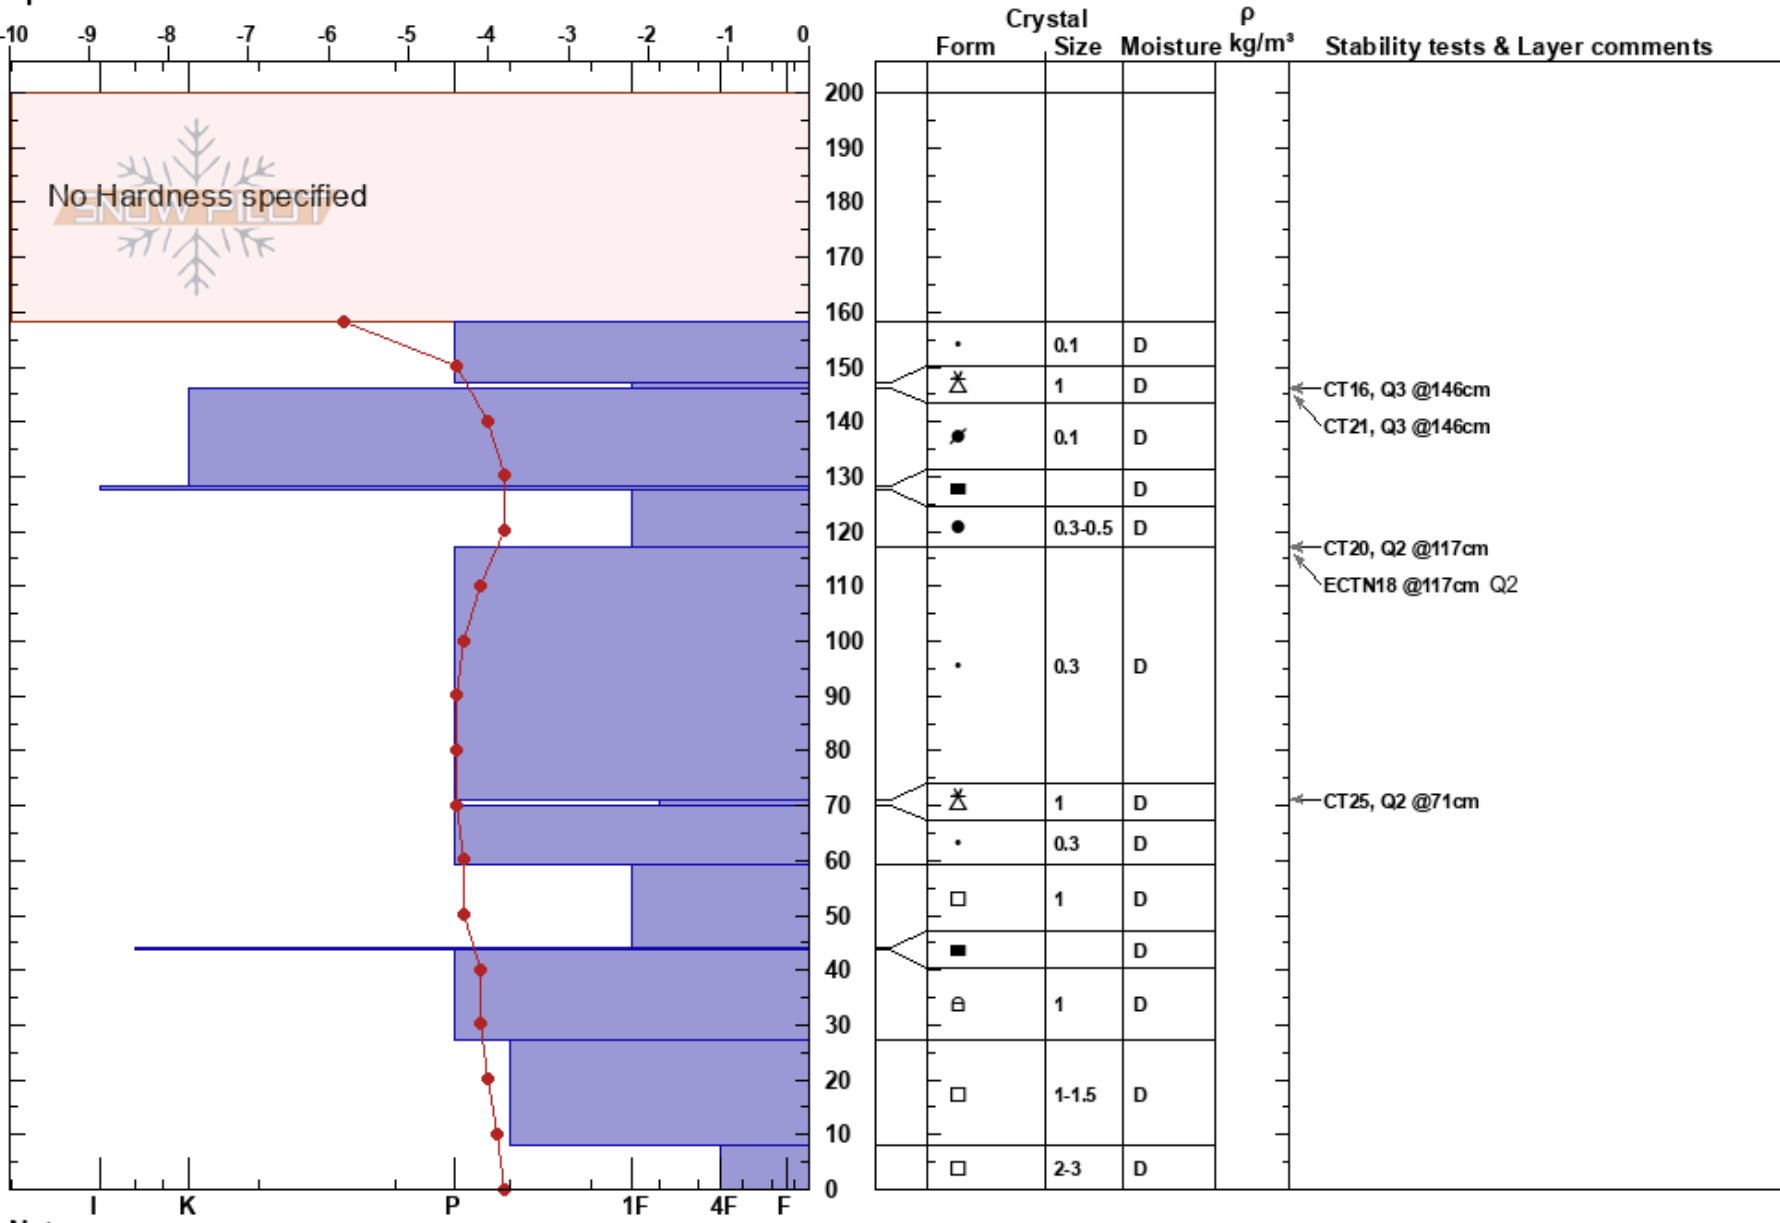

П/о № 42
 Khibiny mountains
 Russia
Elevation: 730 m
Aspect: NE
Specifics:

Ilya Bulaev
 18/02/2020 - 12:00
Co-ord: 67.66920N, 33.69645E
Slope Angle: 31°
Wind Loading: no

Stability:
Air Temperature: -3.4°C **PF:**23
Sky Cover: FEW
Precipitation: NO
Wind: SW Light Breeze

Layer Notes:

Notes: