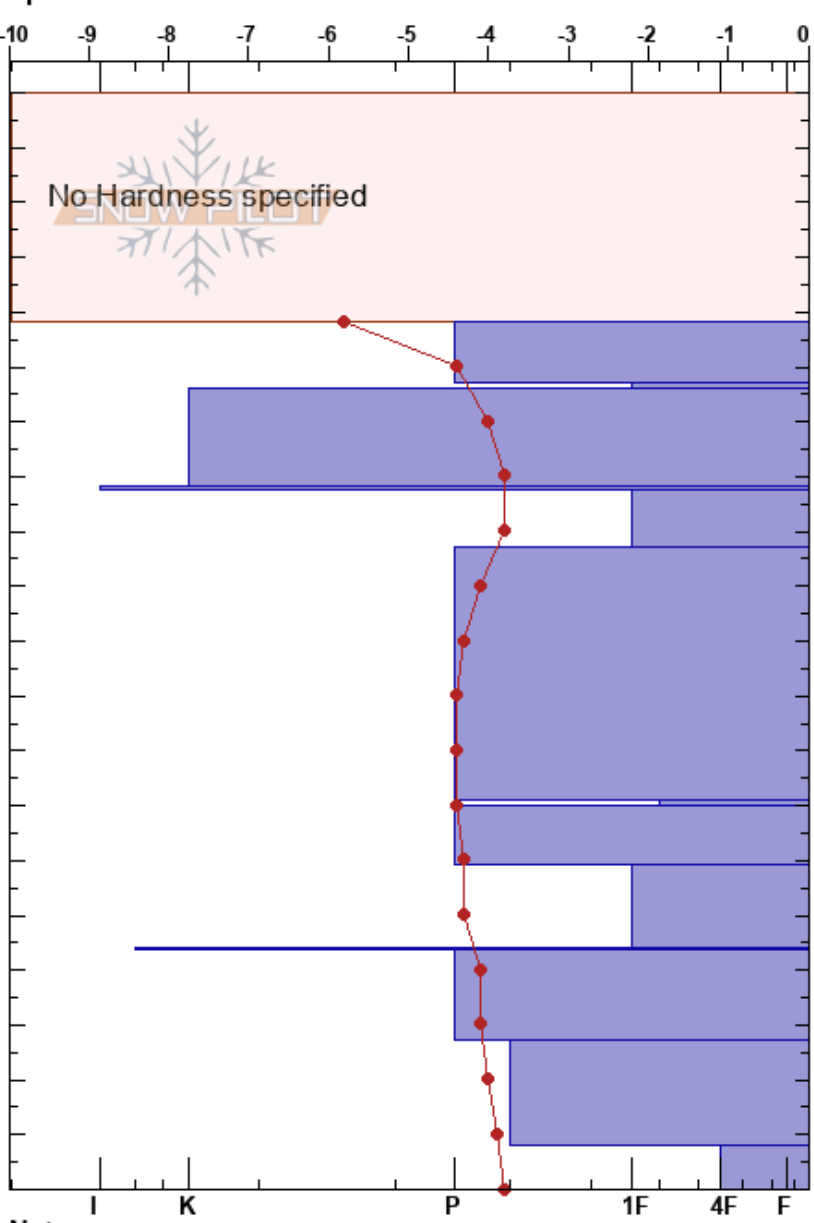

П/о № 42
 Khibiny mountains
 Russia
Elevation: 730 m
Aspect: NE
Specifics:

Ilya Bulaev
 18/02/2020 - 12:00
Co-ord: 67.66920N, 33.69645E
Slope Angle: 31°
Wind Loading: no

Stability:
Air Temperature: -3.4°C **PF:**23
Sky Cover: FEW
Precipitation: NO
Wind: SW Light Breeze

Layer Notes:

Height (cm)	Crystal		ρ kg/m ³	Stability tests & Layer comments
	Form	Size		
200				
160				
150	•	0.1	D	
146	⊗	1	D	← CT16, Q3 @146cm
146	•	0.1	D	← CT21, Q3 @146cm
130	■		D	
120	•	0.3-0.5	D	
117				← CT20, Q2 @117cm
117				← ECTN18 @117cm Q2
100	•	0.3	D	
70	⊗	1	D	← CT25, Q2 @71cm
60	•	0.3	D	
50	□	1	D	
40	■		D	
30	⊕	1	D	
20	□	1-1.5	D	
10	□	2-3	D	
0				