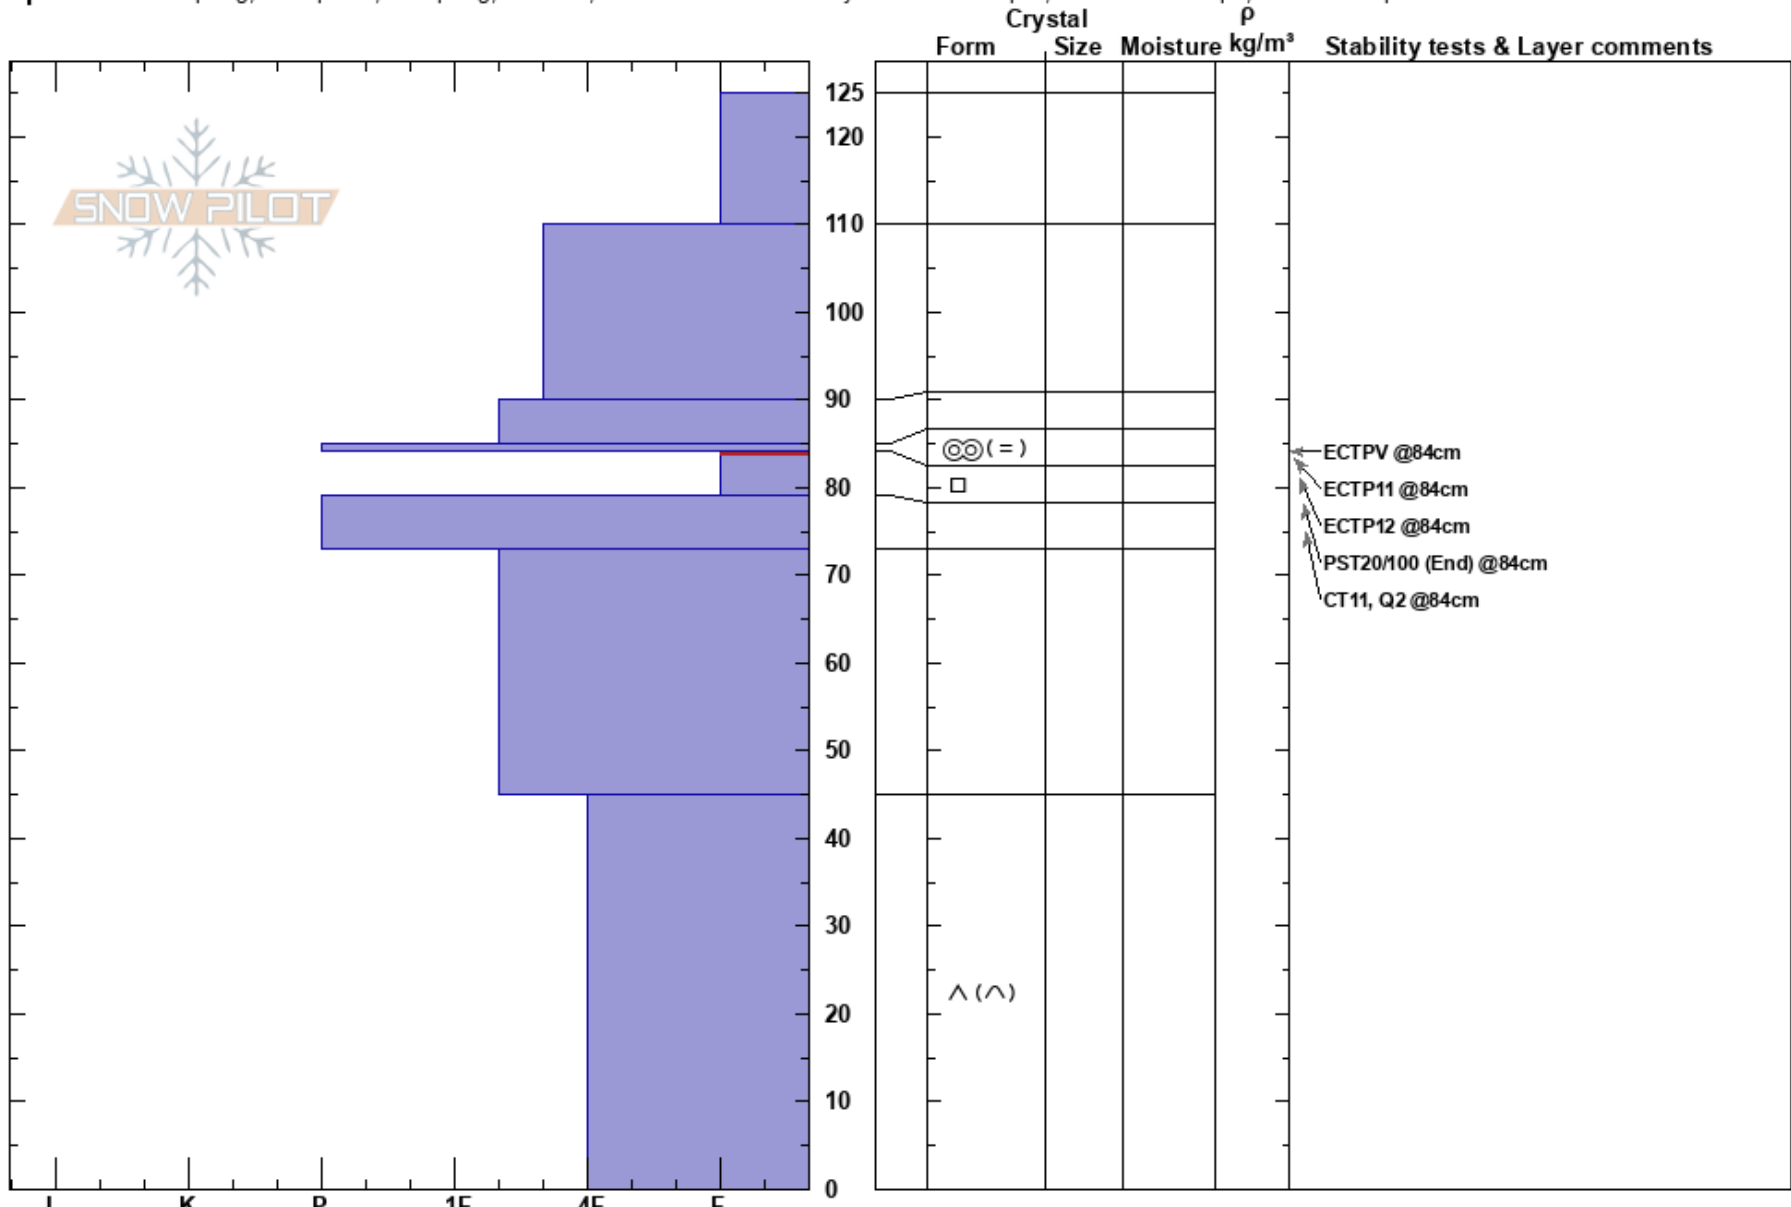

Jones Crk. Low
 Bridger Range
 MT
 Elevation: 7147 ft
 Aspect: 325°

Alex Marienthal
 03/04/2017 - 12:05pm
 Co-ord: 45.82500N, -110.94138W
 Slope Angle: 32°
 Wind Loading: no

Stability: Very Poor
 Air Temperature:
 Sky Cover: BKN
 Precipitation: NO
 Wind: SW Moderate

HS:125
 Layer Notes:
 84-79cm:Problematic layer

Specifics: Collapsing, widespread; Collapsing, localized; Recent avalanche activity on different slopes; Ski tracks on slope; We skied slope

Notes: Triggered 3-4 large, rumbling collapses as we ascended, prompting this pit. One person's skin track already ascended. We had two large collapses while breaking trail, then had two while on the already established skin track. Instability isolated to nearby similar terrain, but significant.