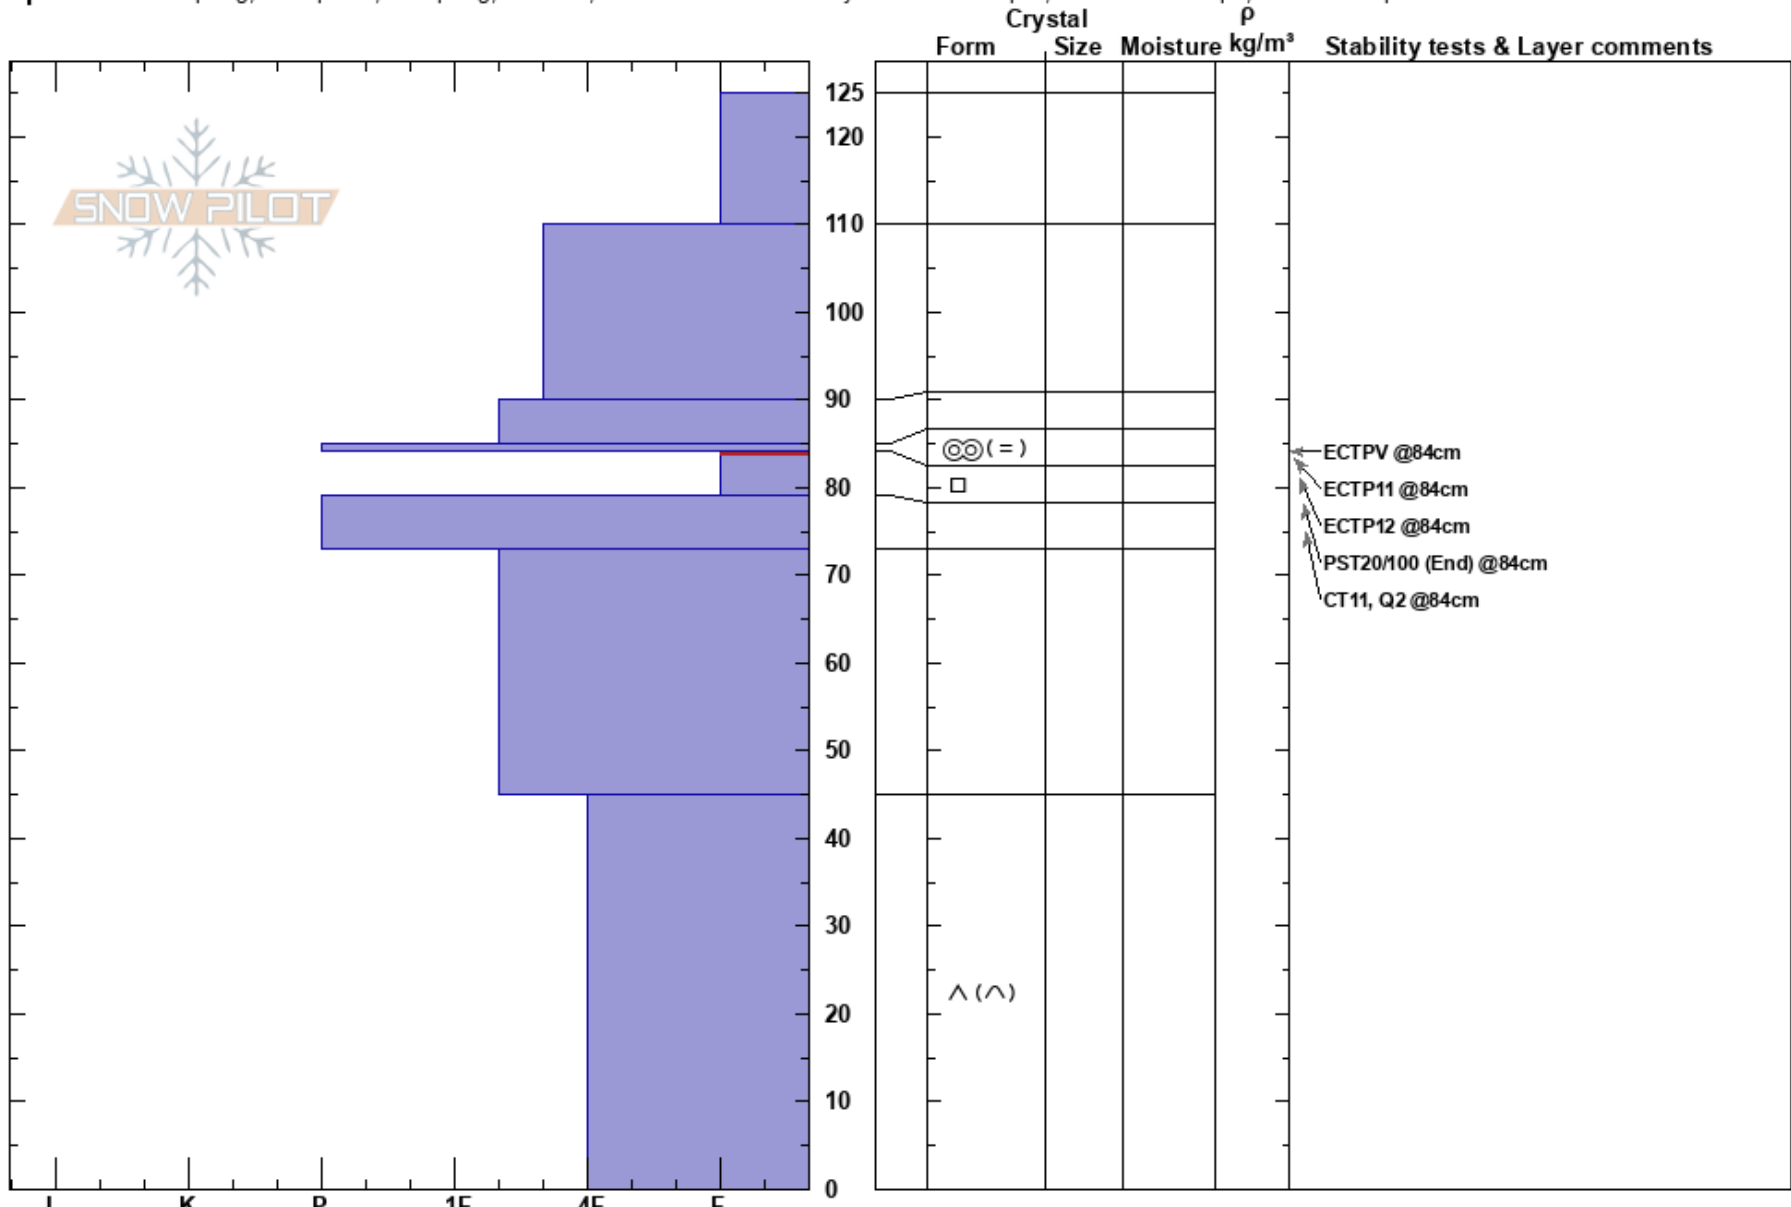

Jones Crk. Low
 Bridger Range
 MT
 Elevation: 7147 ft
 Aspect: 325°

Alex Marienthal
 03/04/2017 - 12:05pm
 Co-ord: 45.82500N, -110.94138W
 Slope Angle: 32°
 Wind Loading: no

Stability: Very Poor
 Air Temperature:
 Sky Cover: BKN
 Precipitation: NO
 Wind: SW Moderate

HS:125
 Layer Notes:
 84-79cm: Problematic layer

Specifics: Collapsing, widespread; Collapsing, localized; Recent avalanche activity on different slopes; Ski tracks on slope; We skied slope

Notes: Triggered 3-4 large, rumbling collapses as we ascended, prompting this pit. One person's skin track already ascended. We had two large collapses while breaking trail, then had two while on the already established skin track. Instability isolated to nearby similar terrain, but significant.