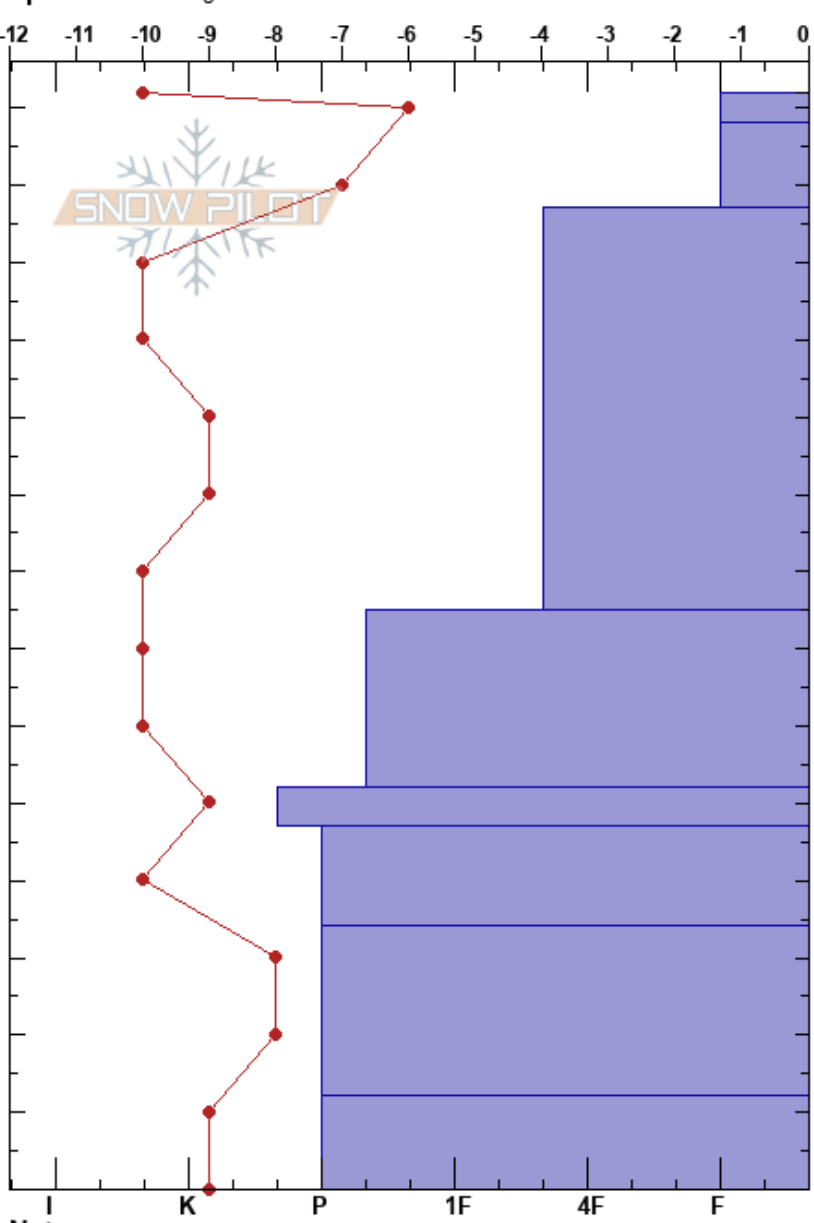

Uncle Petes 2  
 Vail/Summit County  
 CO  
 Elevation: 3952 ft  
 Aspect: 128°  
 Specifics: Pit dug in a Ski Area

Kirk Myers  
 02/18/2020 - 12:30pm  
 Co-ord: 39.32607N, 105.67749W  
 Slope Angle: 37°  
 Wind Loading: no

Stability: PF:26  
 Air Temperature: 8°C  
 Sky Cover: FEW  
 Precipitation: NO  
 Wind: W  
 Layer Notes:  
 52-47cm: Ash Layer

Depth (cm)	Crystal		Moisture	$\rho$ kg/m <sup>3</sup>	Stability tests & Layer comments
	Form	Size			
142	+	0.3			
130	•	0.3			
100	•	0.3			
60	•	0.5-1			
52-47	⊙⊙	1-2			52-47cm: Ash Layer
40	⊕	1-2			
20	•	1			
10	⊕	1			

Notes:

2x CTN  
 ECTX