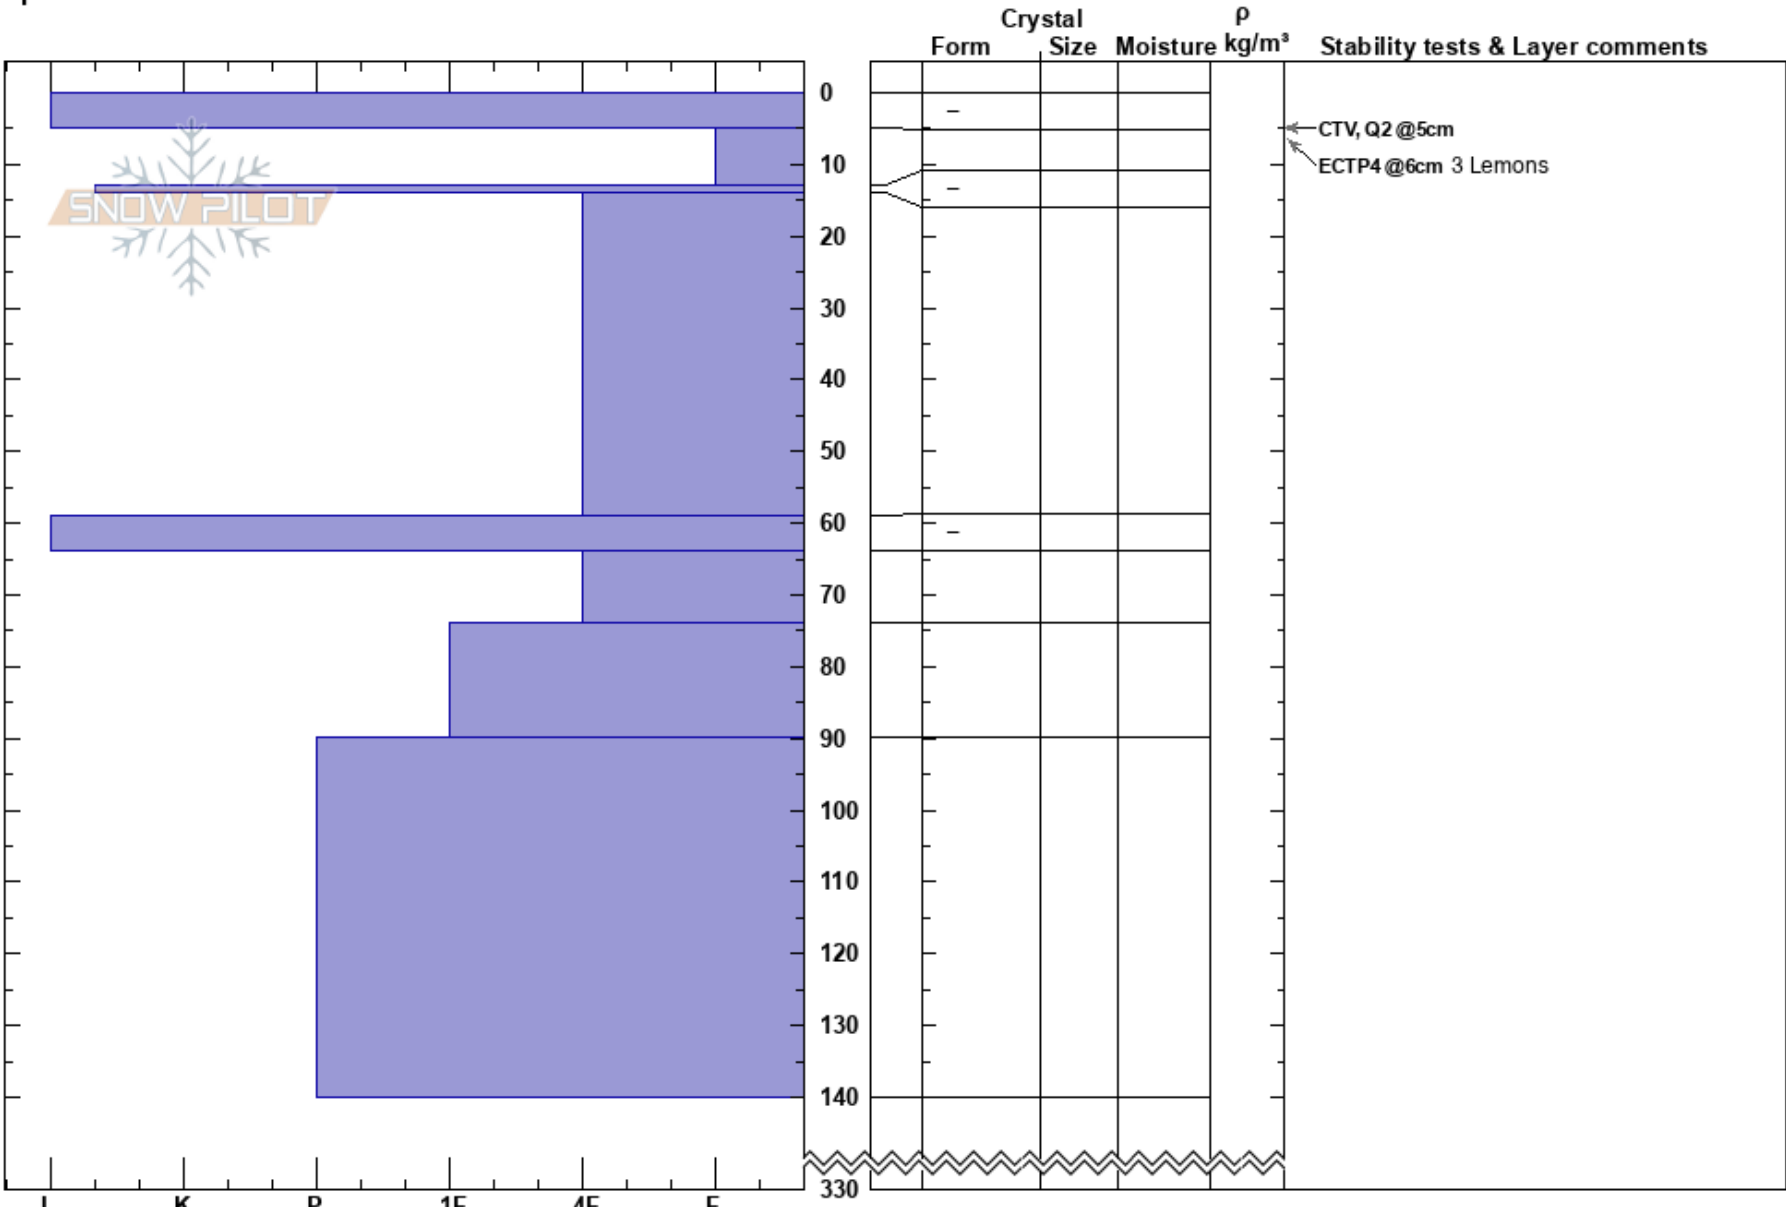

Preston Peak
 Central Wasatch
 UT
 Elevation: 10100 ft
 Aspect: 150°
 Specifics:

Chad Brackelsberg
 03/05/2017 - 11:30am
 Co-ord: 12S 41W 112N
 Slope Angle: 34°
 Wind Loading: no

Stability:
 Air Temperature: -2°C
 Sky Cover: BKN
 Precipitation: NO
 Wind: SW Strong

HS:330
 Layer Notes:
 5-13cm: Problematic layer

Notes: