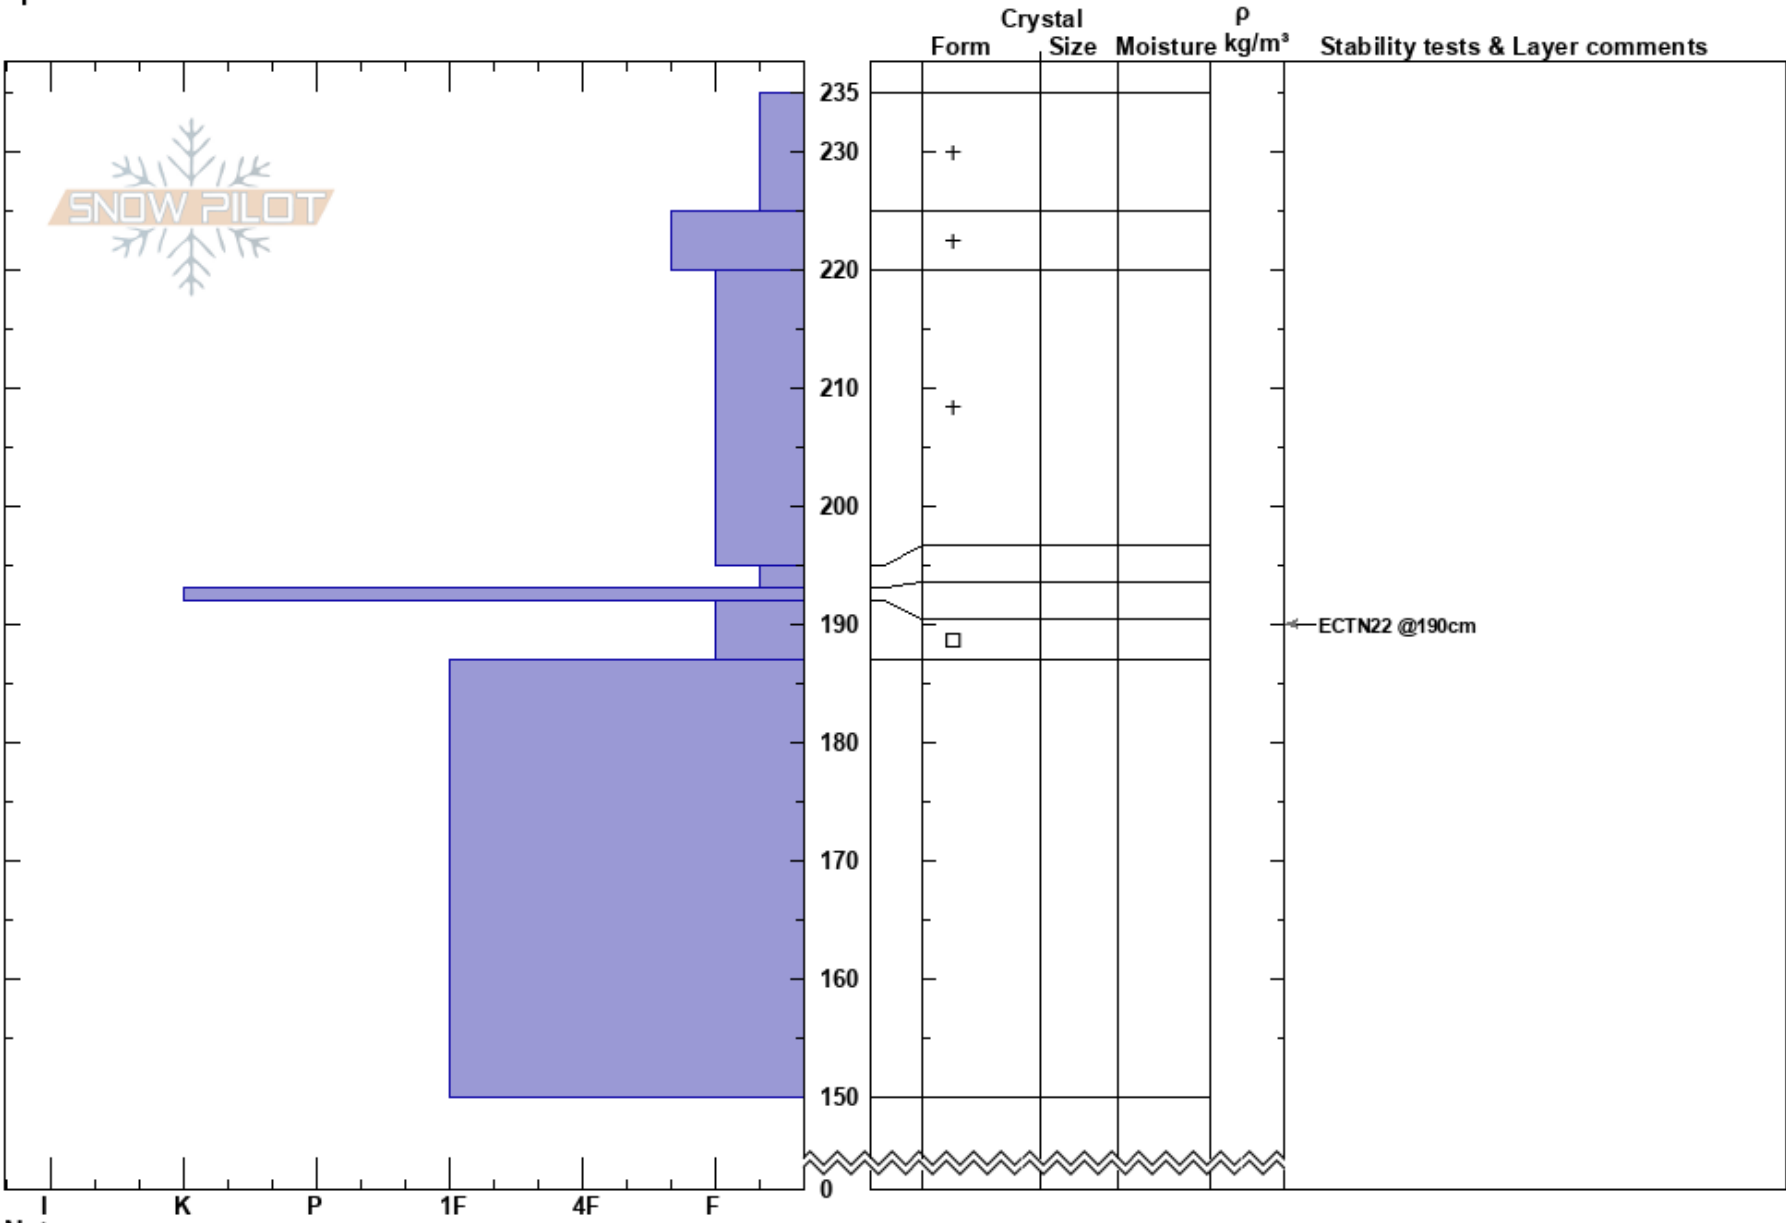

2020-02-17-Murdock
 Wasatch Range
 UT
 Elevation: 9011 ft
 Aspect: 40°
 Specifics:

Chad Brackelsberg
 02/17/2020 - 12:30pm
 Co-ord: 12T 449579W 4504908N
 Slope Angle: 23°
 Wind Loading:

Stability:
 Air Temperature:
 Sky Cover: CLR
 Precipitation: NO
 Wind: W Light Breeze

HS:235
 Layer Notes:
 192-187cm:Problematic layer

Notes: