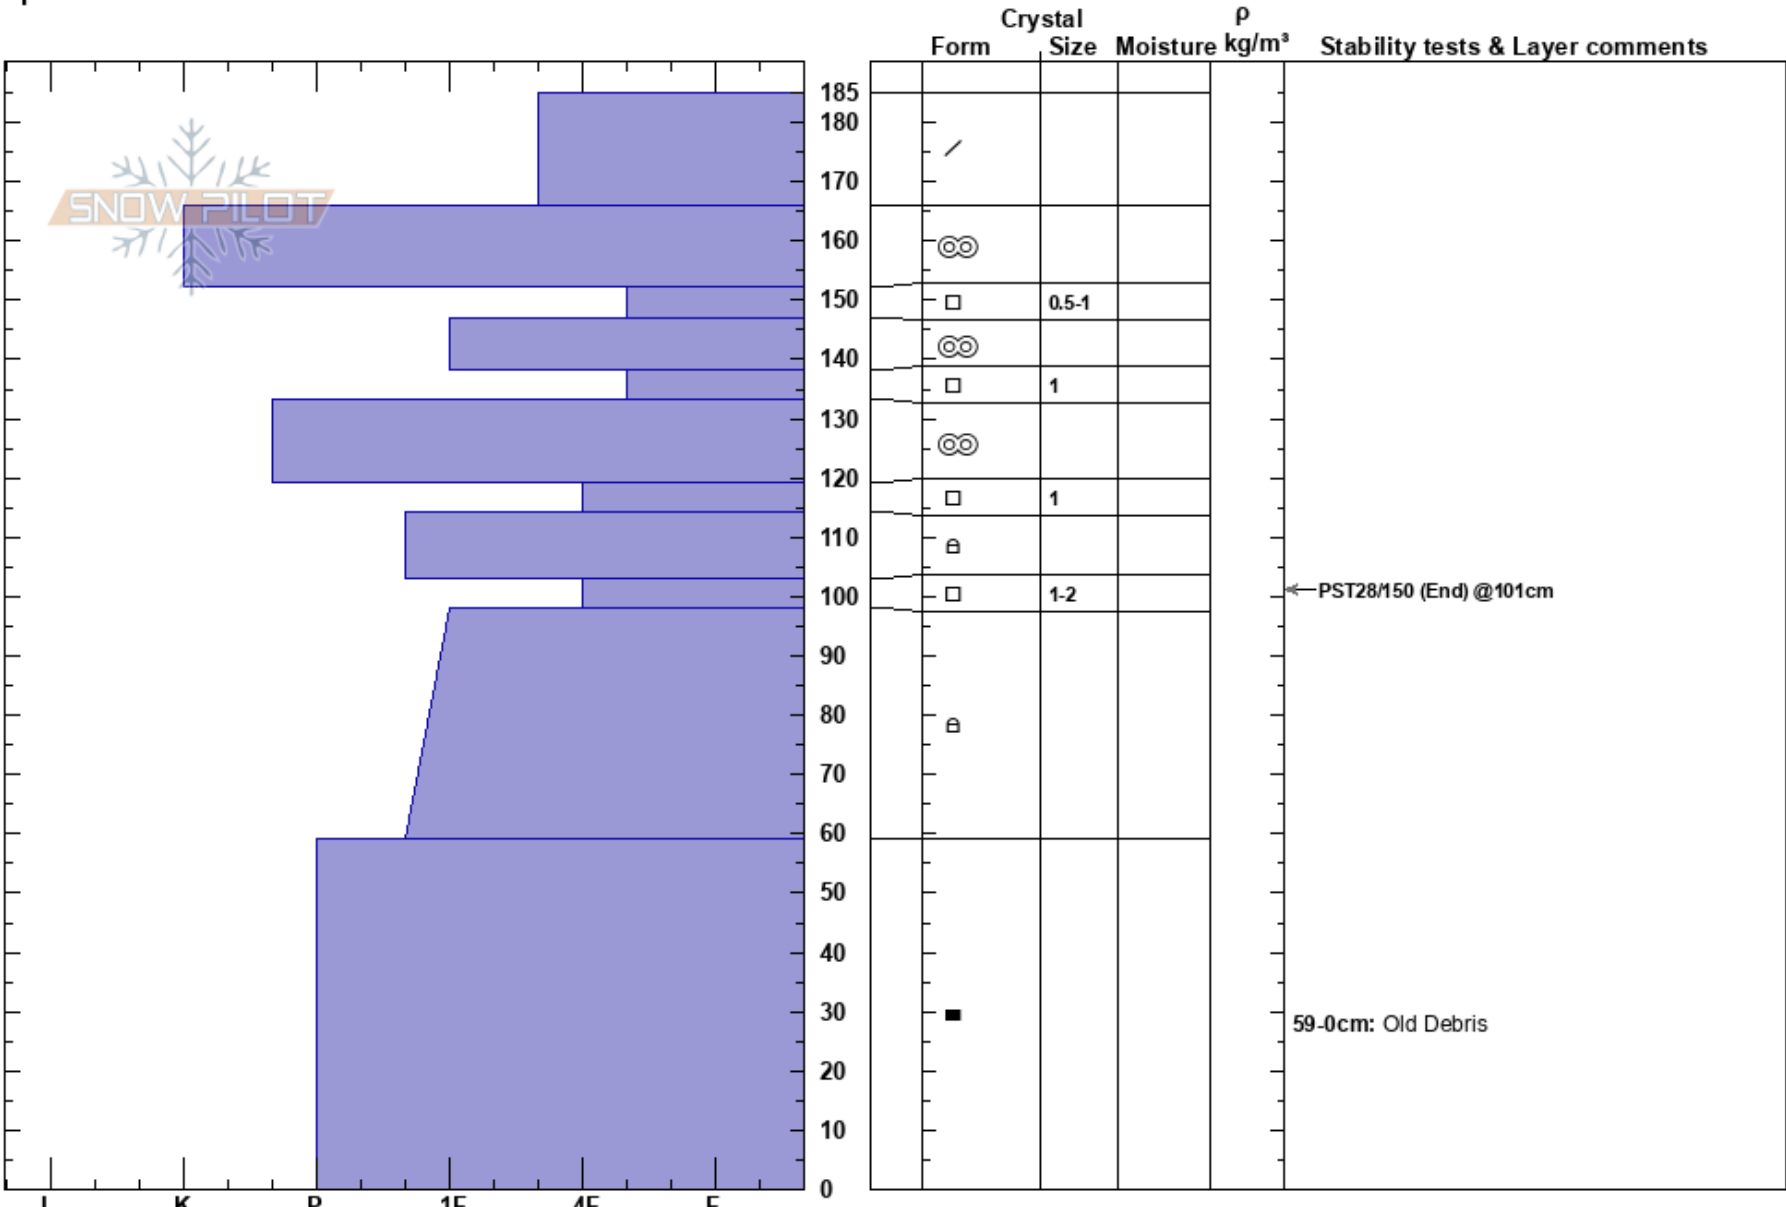

Wildy Bowl
 Sangre de Cristo Range
 NM
 Elevation: 11800 ft
 Aspect: E
 Specifics:

Luke Wilhelm
 02/17/2020 - 12:00pm
 Co-ord:
 Slope Angle:
 Wind Loading: previous

Stability:
 Air Temperature:
 Sky Cover: BKN
 Precipitation: S-1
 Wind: W Moderate

HS:185
 103-98cm: Problematic layer
 59-0cm: Old Debris

Notes: