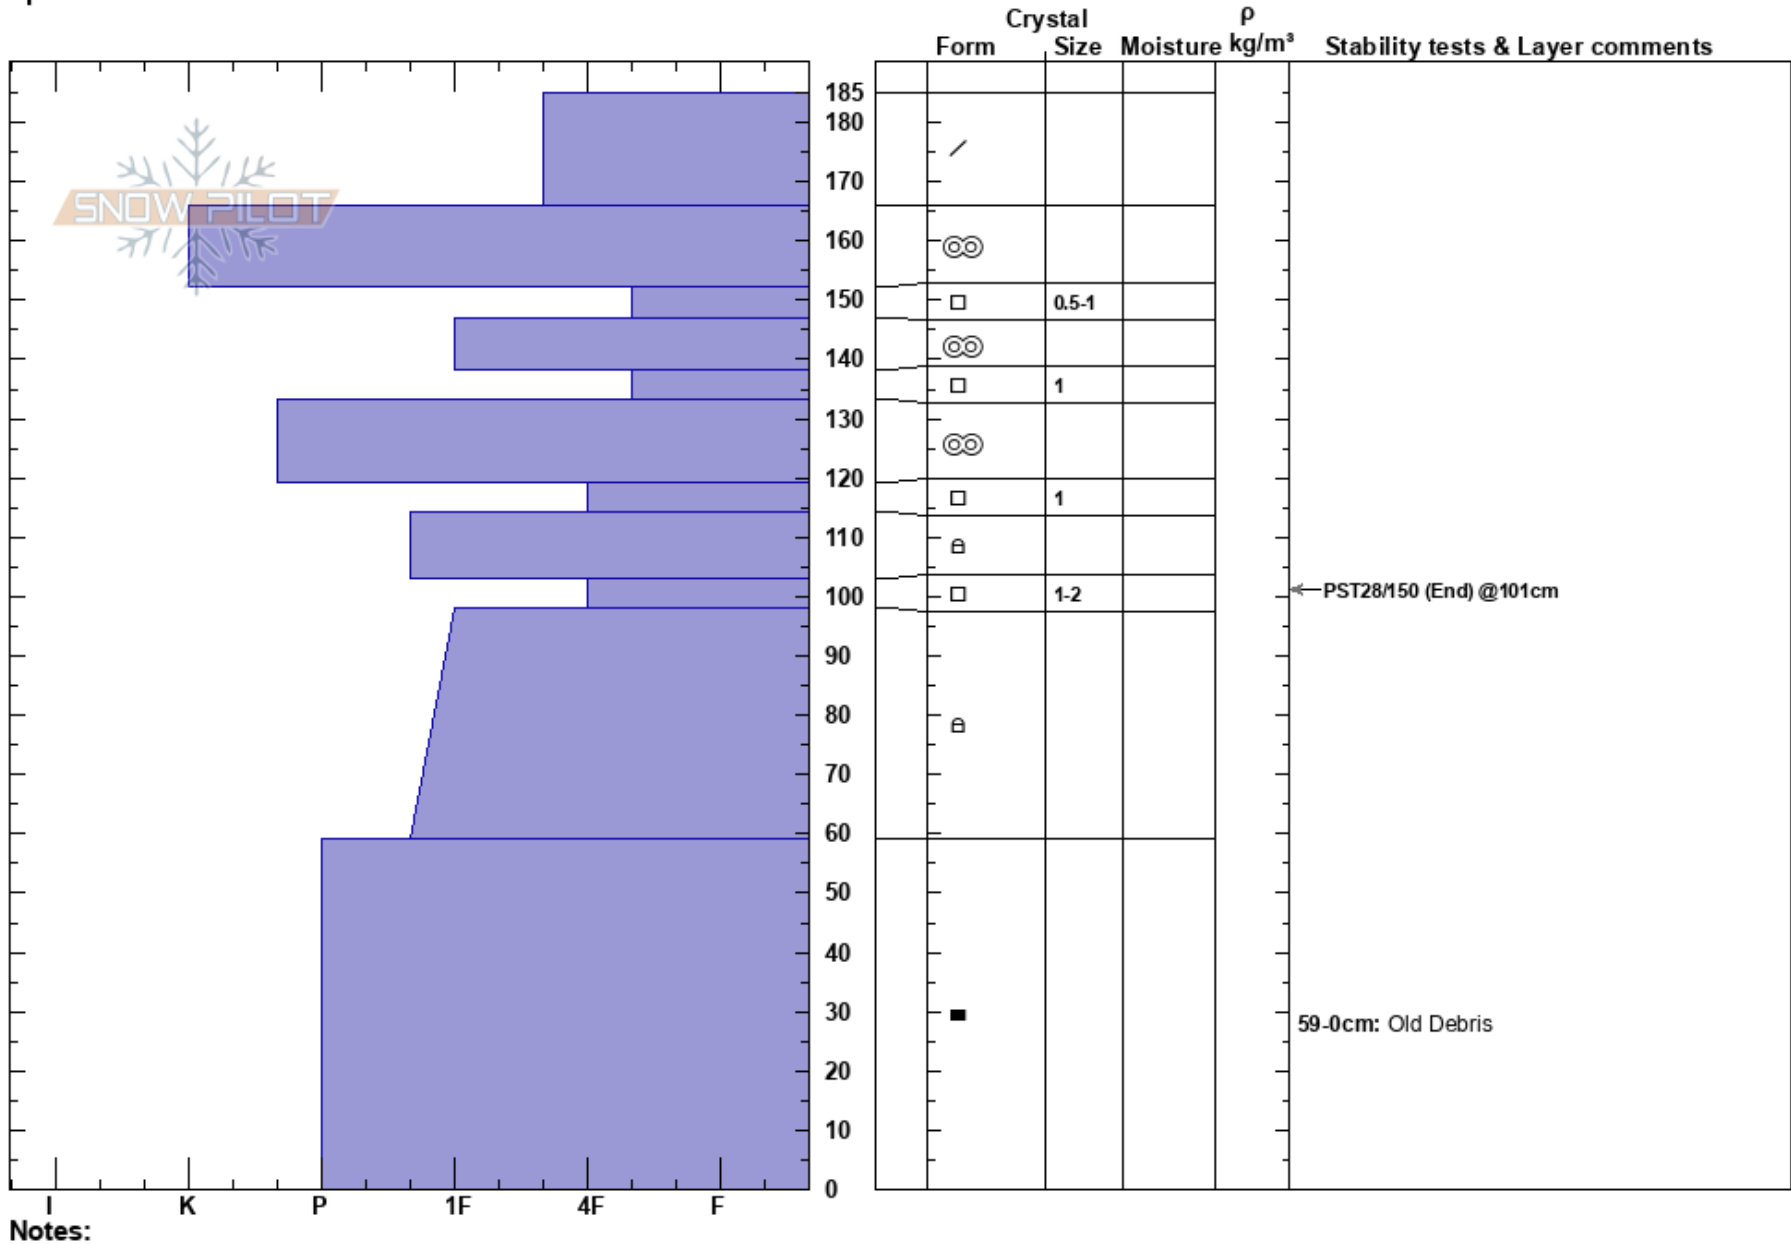

Wildy Bowl
 Sangre de Cristo Range
 NM
 Elevation: 11800 ft
 Aspect: E
 Specifics:

Luke Wilhelm
 02/17/2020 - 12:00pm
 Co-ord:
 Slope Angle:
 Wind Loading: previous

Stability:
 Air Temperature:
 Sky Cover: BKN
 Precipitation: S-1
 Wind: W Moderate

HS:185
 103-98cm: Problematic layer
 59-0cm: Old Debris

Notes: