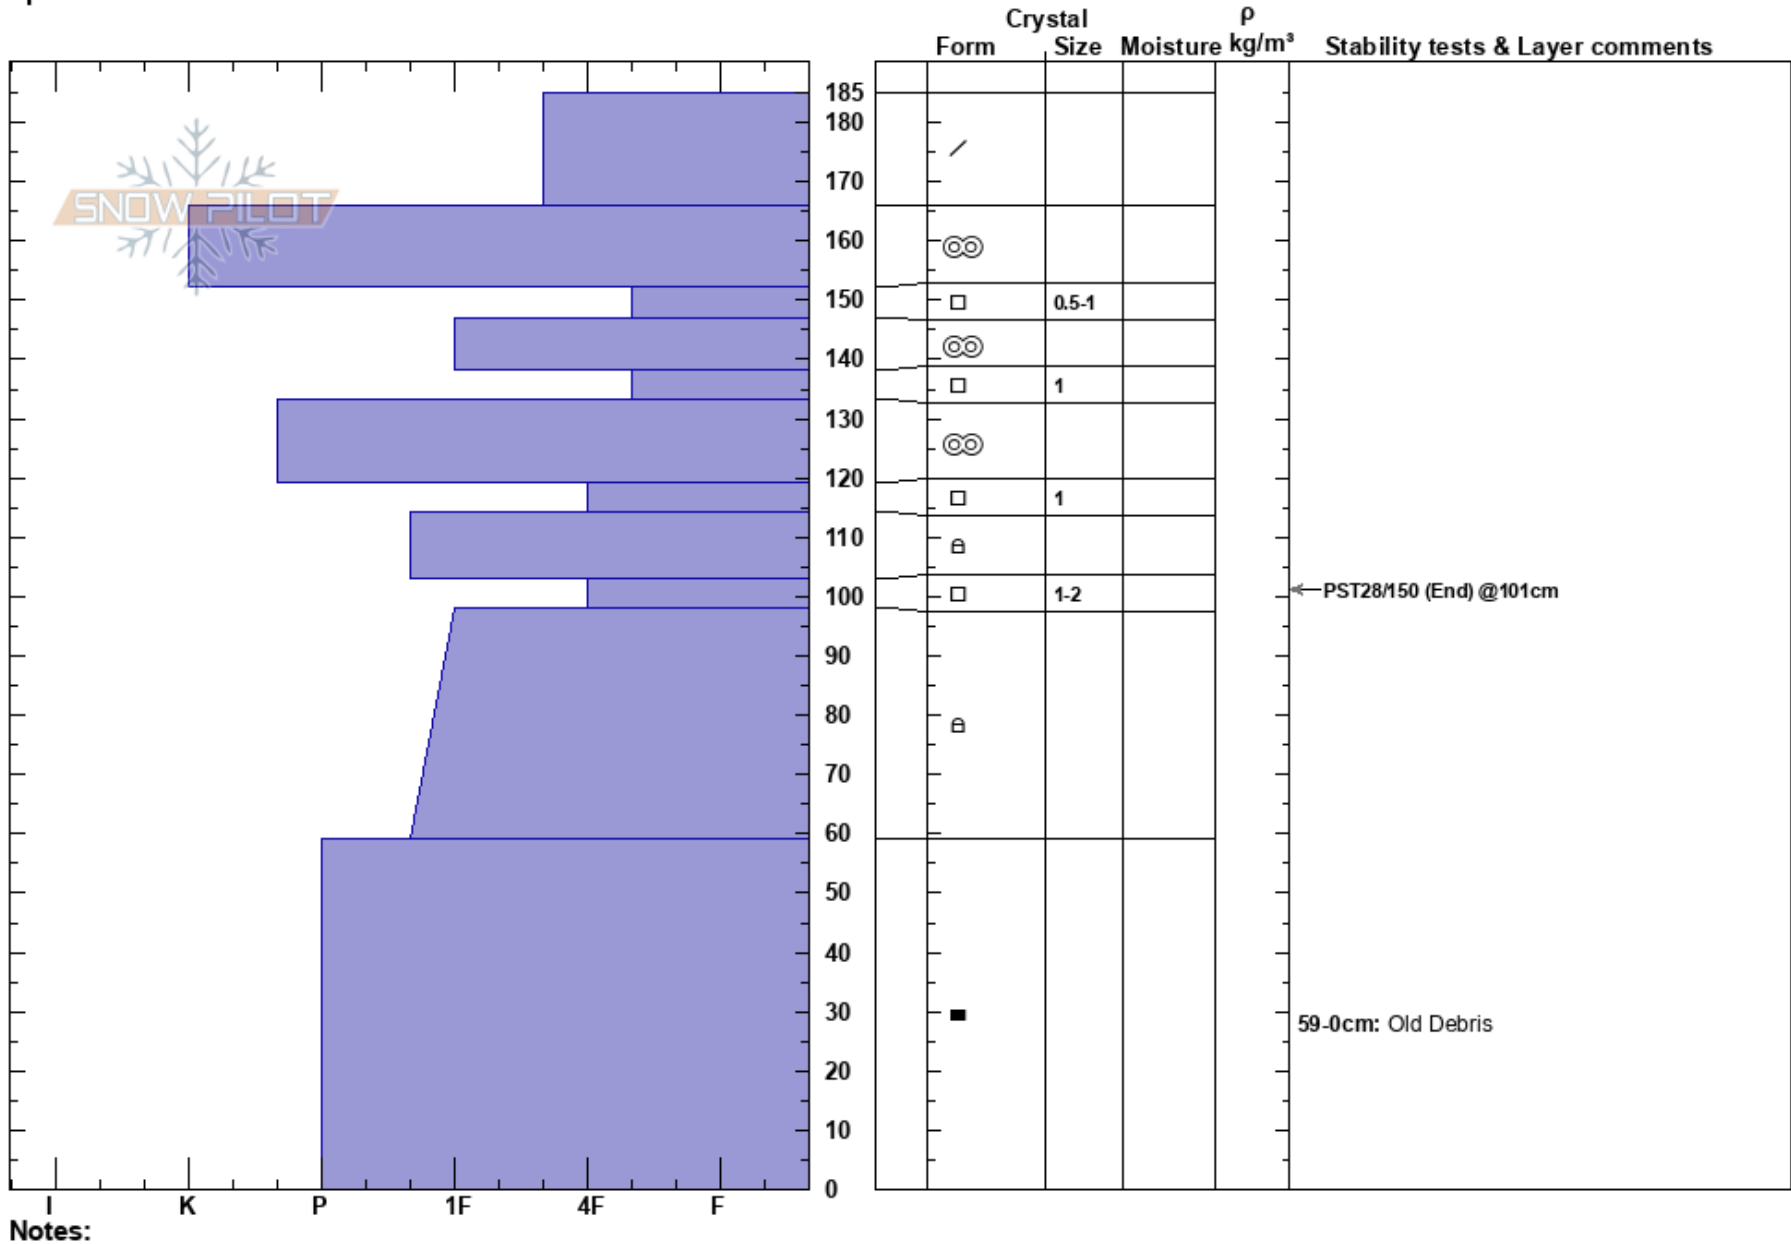

Wildy Bowl Luke Wilhelm
 Sangre de Cristo Range 02/17/2020 - 12:00pm
 NM
 Elevation: 11800 ft
 Aspect: E
 Specifics:
 Co-ord:
 Slope Angle:
 Wind Loading: previous

Stability:
 Air Temperature:
 Sky Cover: BKN
 Precipitation: S-1
 Wind: W Moderate

HS:185
 103-98cm: Problematic layer
 59-0cm: Old Debris

Notes: