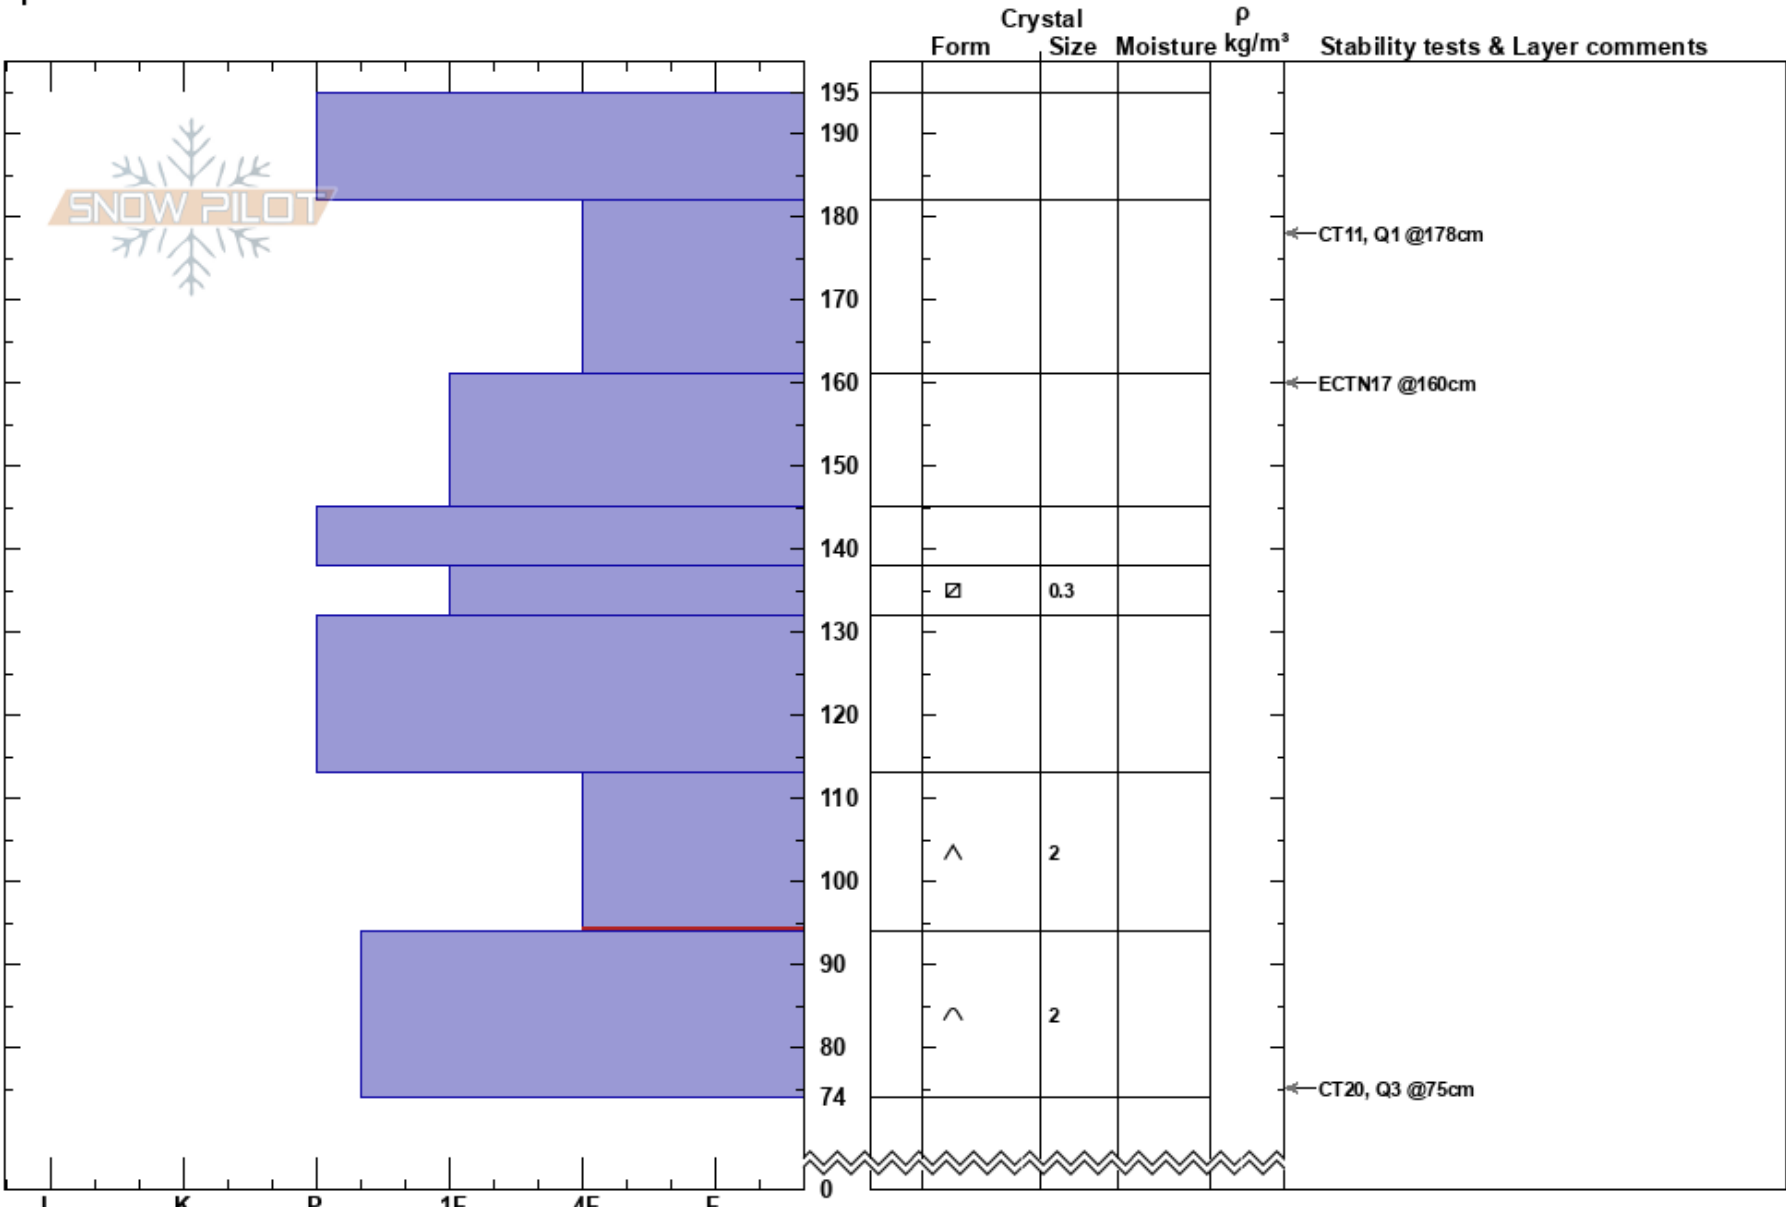

Hidden Valley  
 RMNP  
 CO  
 Elevation: 10500 ft  
 Aspect:  
 Specifics:

Jason Maurer  
 02/15/2020 - 11:00am  
 Co-ord:  
 Slope Angle: 25°  
 Wind Loading: previous

Stability:  
 Air Temperature:  
 Sky Cover: FEW  
 Precipitation: S-1  
 Wind: W Light Breeze

HS:195  
 Layer Notes:  
 113-94cm:Problematic layer

Notes: