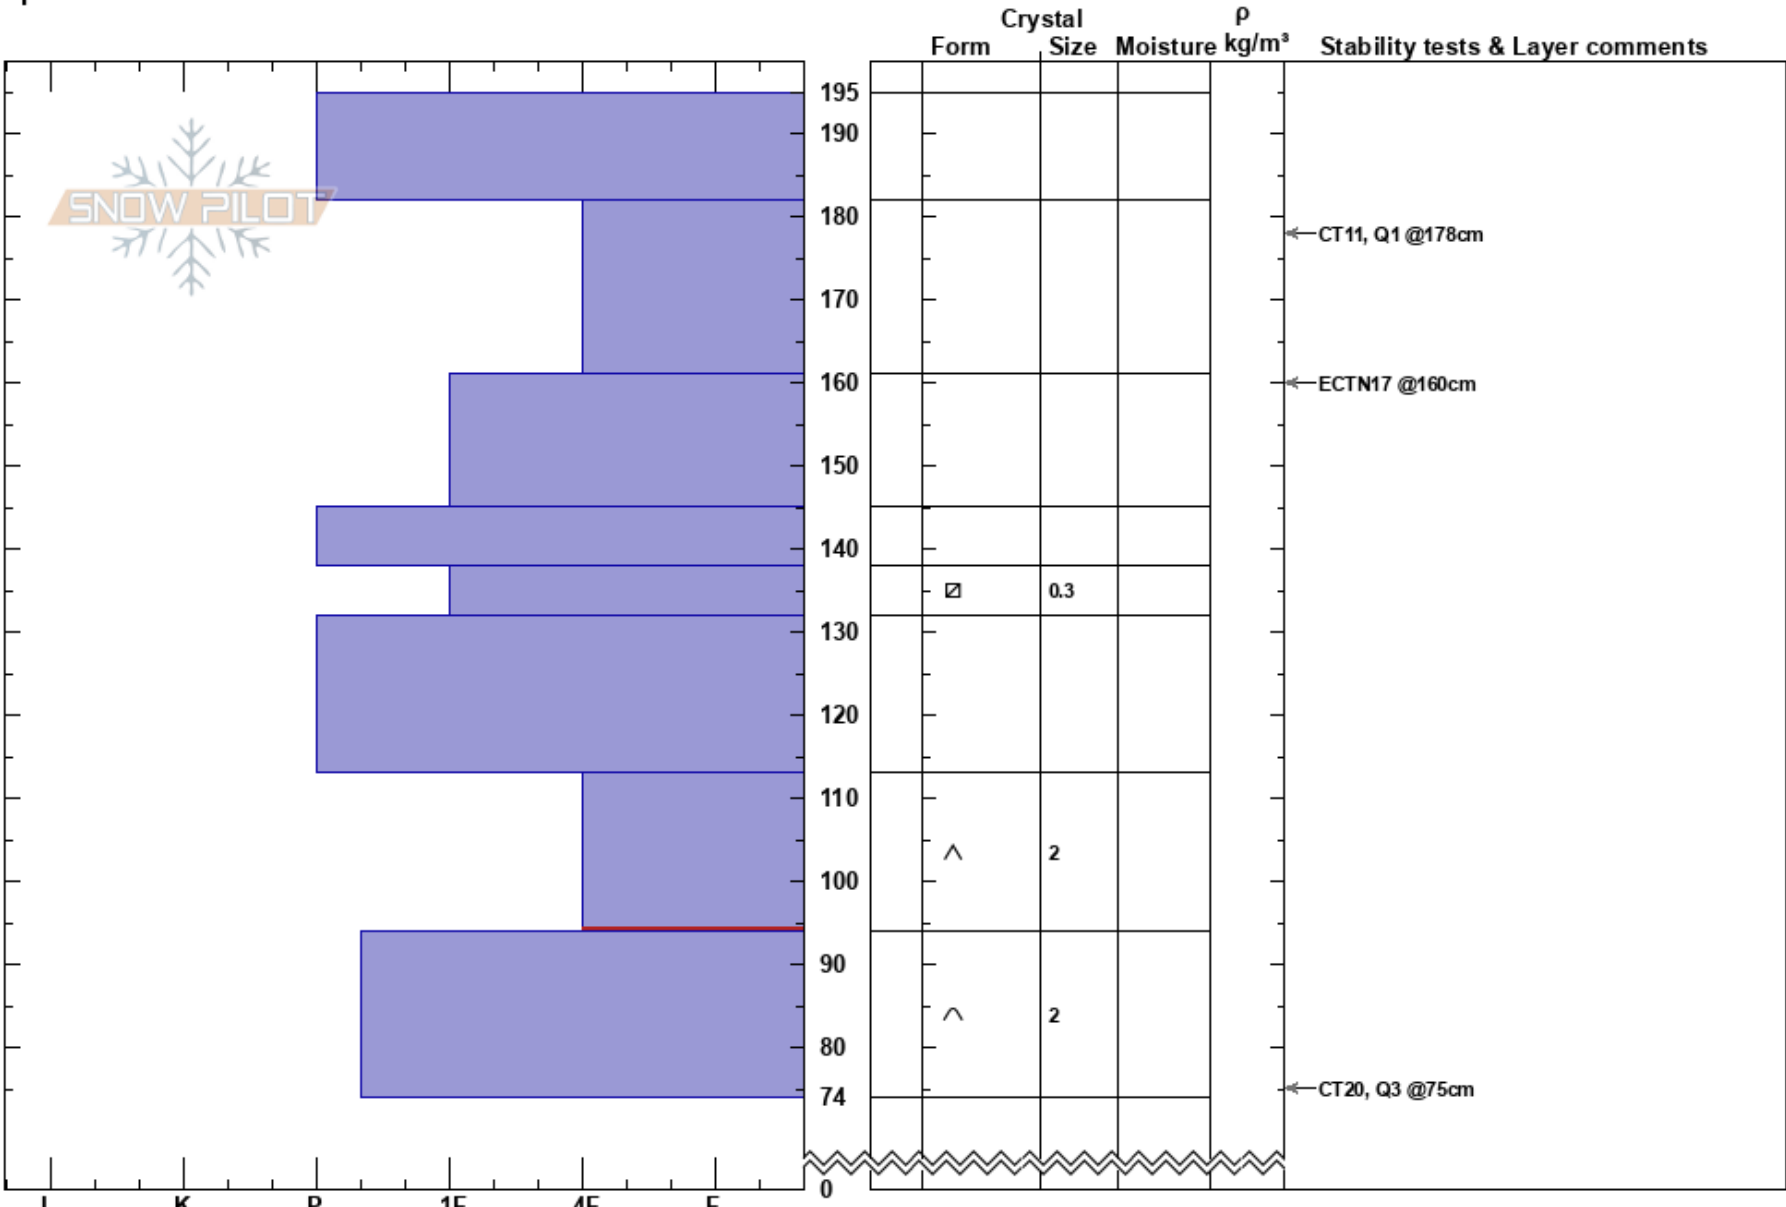

Hidden Valley
 RMNP
 CO
 Elevation: 10500 ft
 Aspect:
 Specifics:

Jason Maurer
 02/15/2020 - 11:00am
 Co-ord:
 Slope Angle: 25°
 Wind Loading: previous

Stability:
 Air Temperature:
 Sky Cover: FEW
 Precipitation: S-1
 Wind: W Light Breeze

HS:195
 Layer Notes:
 113-94cm:Problematic layer

Notes: