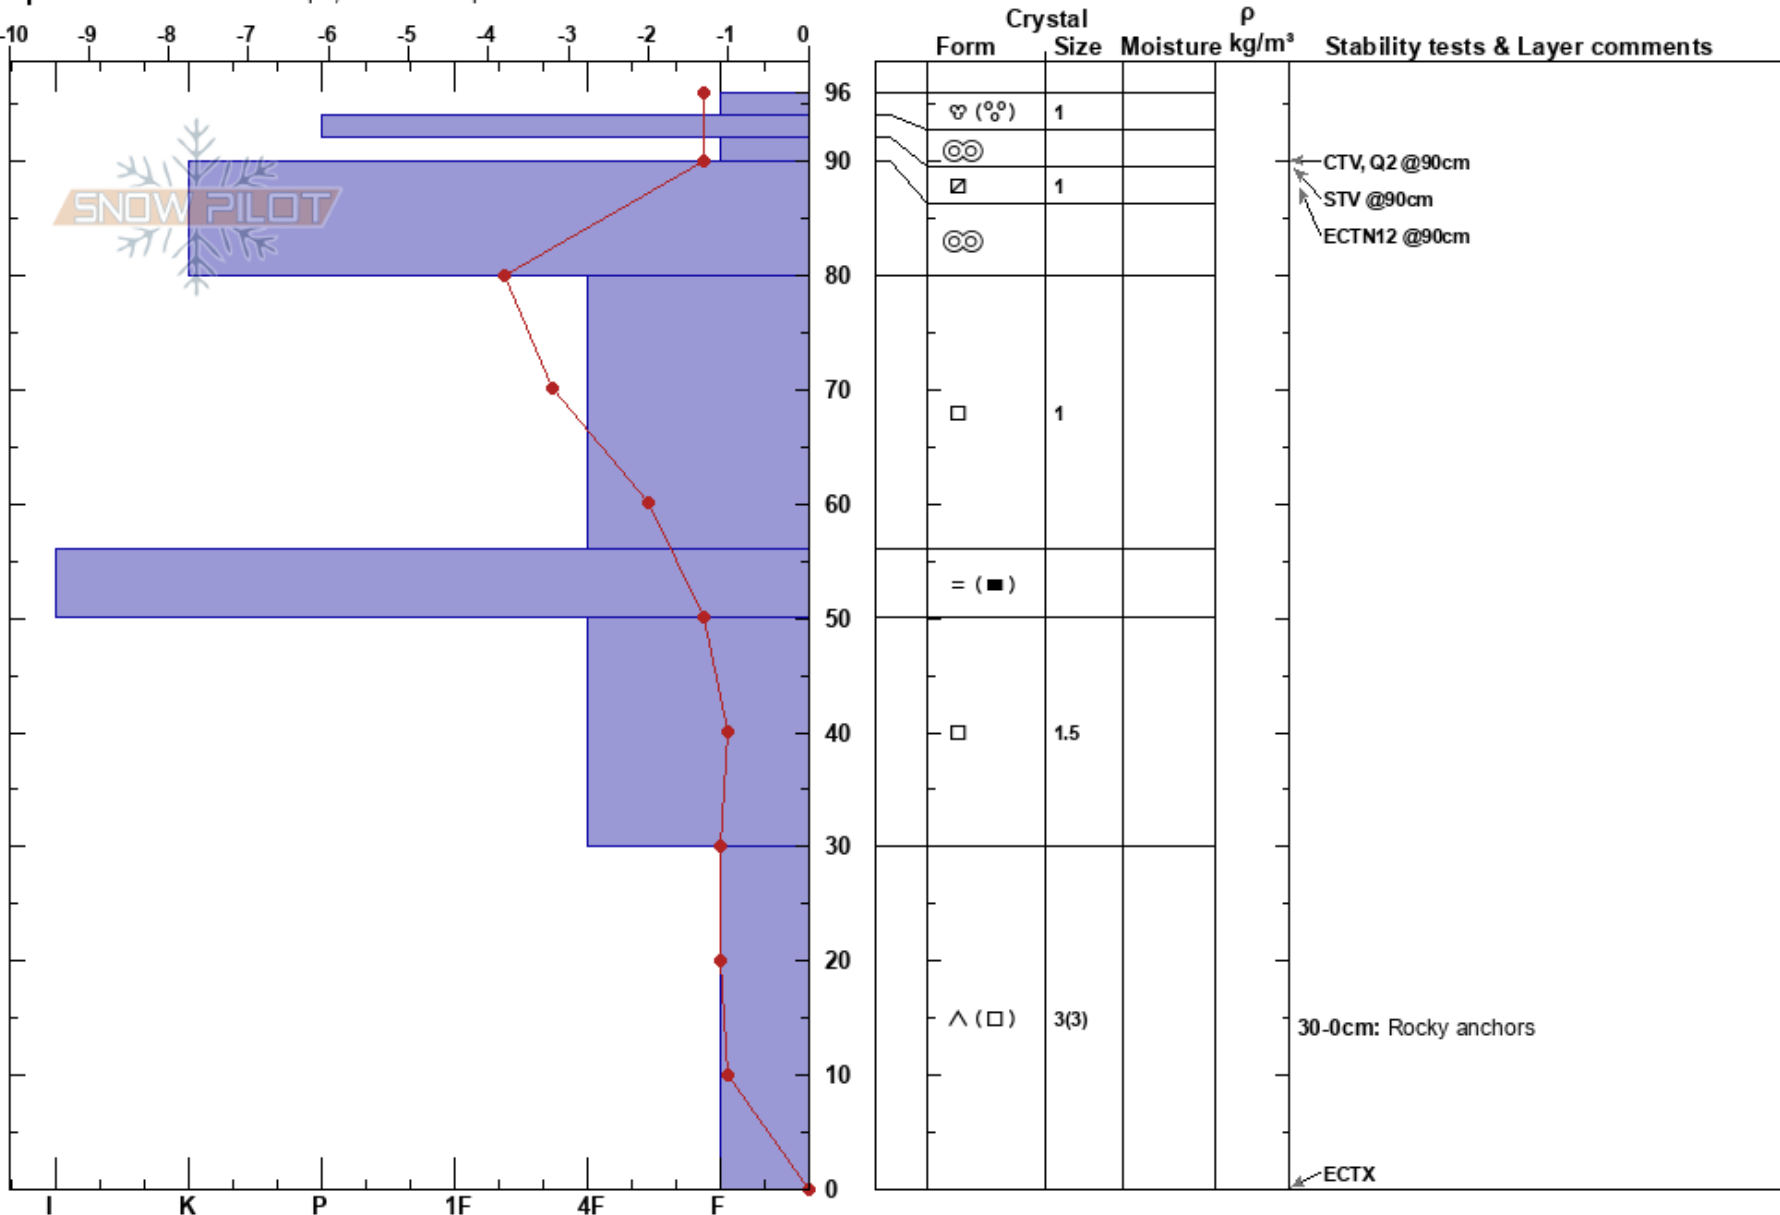

Ducthman middle right  
 Kachina Peaks  
 AZ  
 Elevation: 10500 ft  
 Aspect: 280°  
 Specifics: Ski tracks on slope; We skied slope

Byron Boyle  
 02/15/2020 - 12:30pm  
 Co-ord:  
 Slope Angle: 29°  
 Wind Loading: previous

Stability:  
 Air Temperature: 8°C  
 Sky Cover: CLR  
 Precipitation: NO  
 Wind: Calm

HS:96  
 PF:4  
 PS:2  
 Layer Notes:  
 94-92cm: supportive below freezing  
 92-90cm: Problematic layer  
 30-0cm: Rocky anchors

Notes: Poor structure, good strength, low energy, we skied slope in afternoon corn conditions