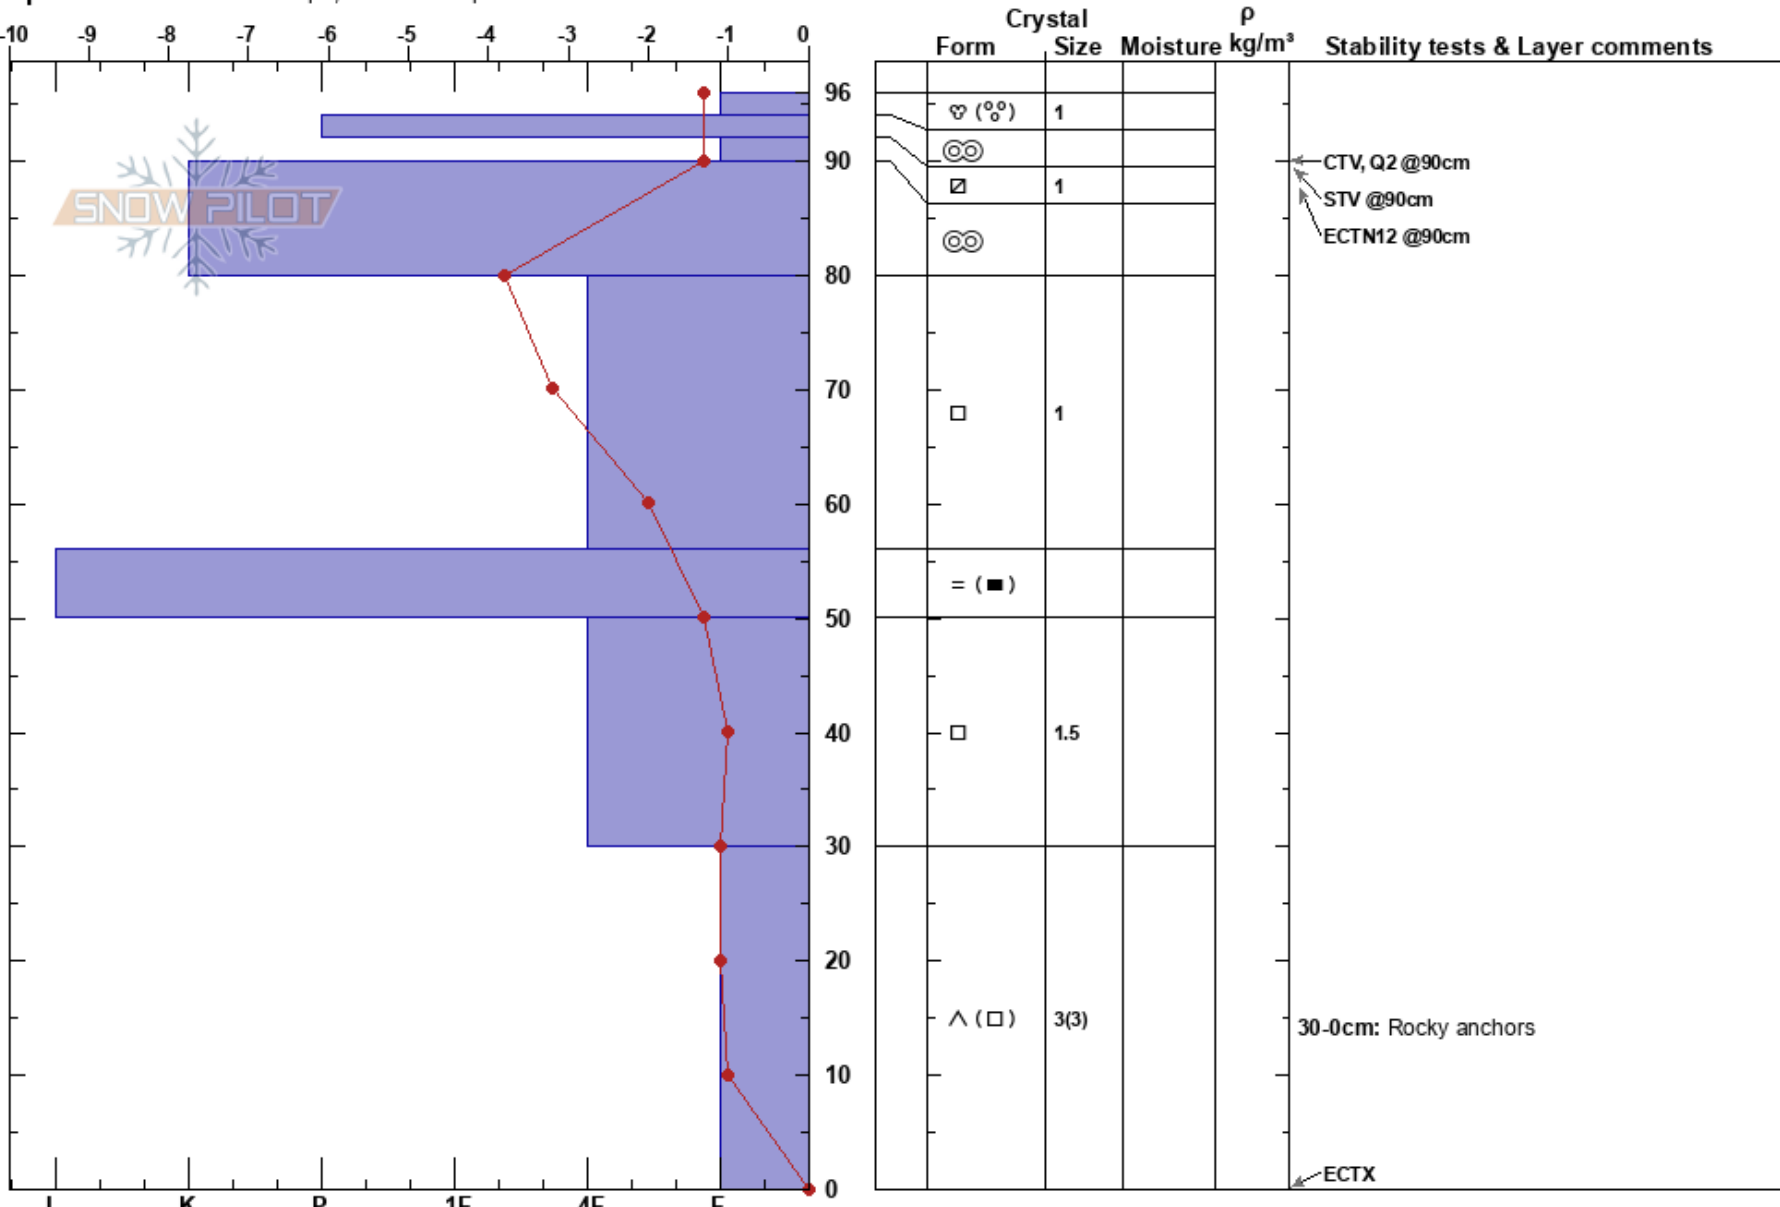

Ducthman middle right
 Kachina Peaks
 AZ
 Elevation: 10500 ft
 Aspect: 280°
 Specifics: Ski tracks on slope; We skied slope

Byron Boyle
 02/15/2020 - 12:30pm
 Co-ord:
 Slope Angle: 29°
 Wind Loading: previous

Stability:
 Air Temperature: 8°C
 Sky Cover: CLR
 Precipitation: NO
 Wind: Calm

HS:96
 PF:4
 PS:2
 Layer Notes:
 94-92cm: supportive below freezing
 92-90cm: Problematic layer
 30-0cm: Rocky anchors

Notes: Poor structure, good strength, low energy, we skied slope in afternoon corn conditions