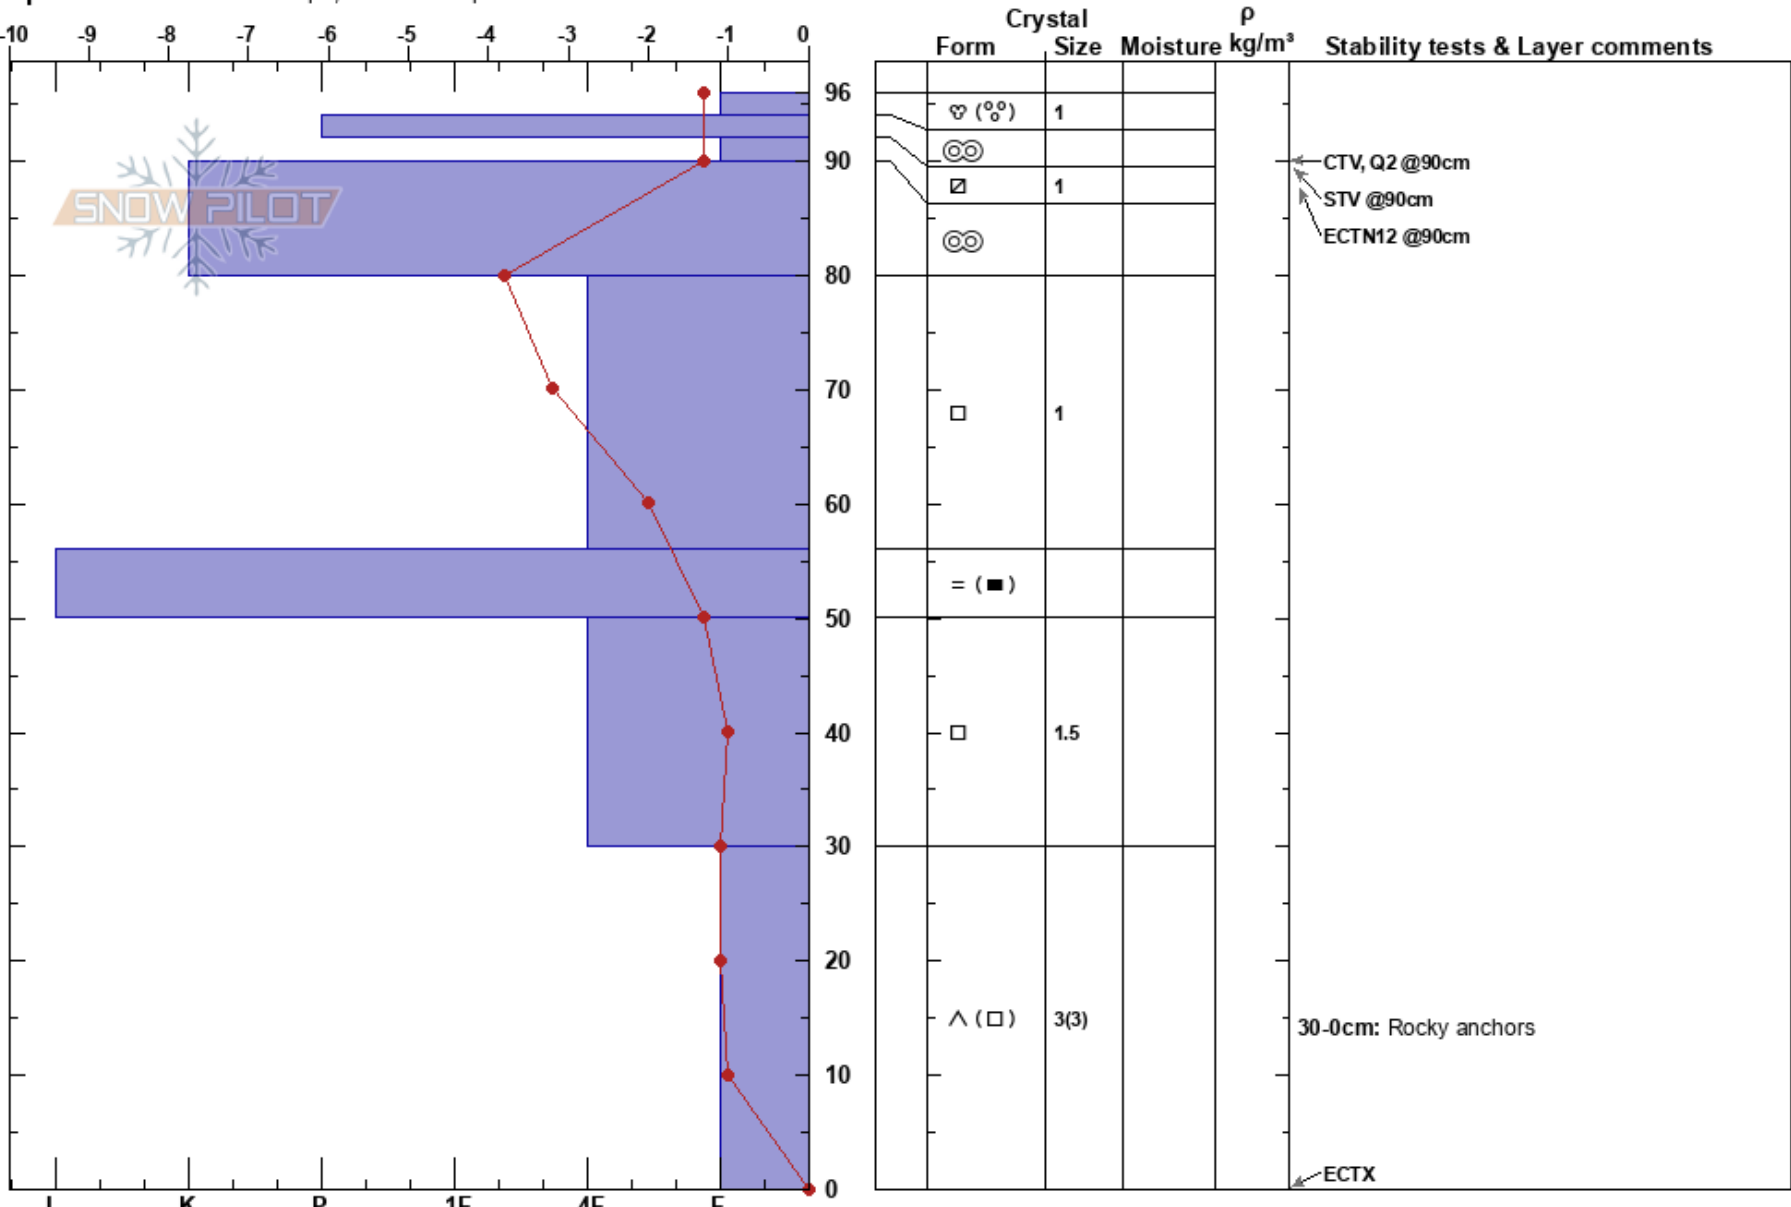

Ducthman middle right
 Kachina Peaks
 AZ
 Elevation: 10500 ft
 Aspect: 280°
 Specifics: Ski tracks on slope; We skied slope

Byron Boyle
 02/15/2020 - 12:30pm
 Co-ord:
 Slope Angle: 29°
 Wind Loading: previous

Stability:
 Air Temperature: 8°C
 Sky Cover: CLR
 Precipitation: NO
 Wind: Calm

HS:96
 PF:4
 PS:2
 Layer Notes:
 94-92cm: supportive below freezing
 92-90cm: Problematic layer
 30-0cm: Rocky anchors

Notes: Poor structure, good strength, low energy, we skied slope in afternoon corn conditions