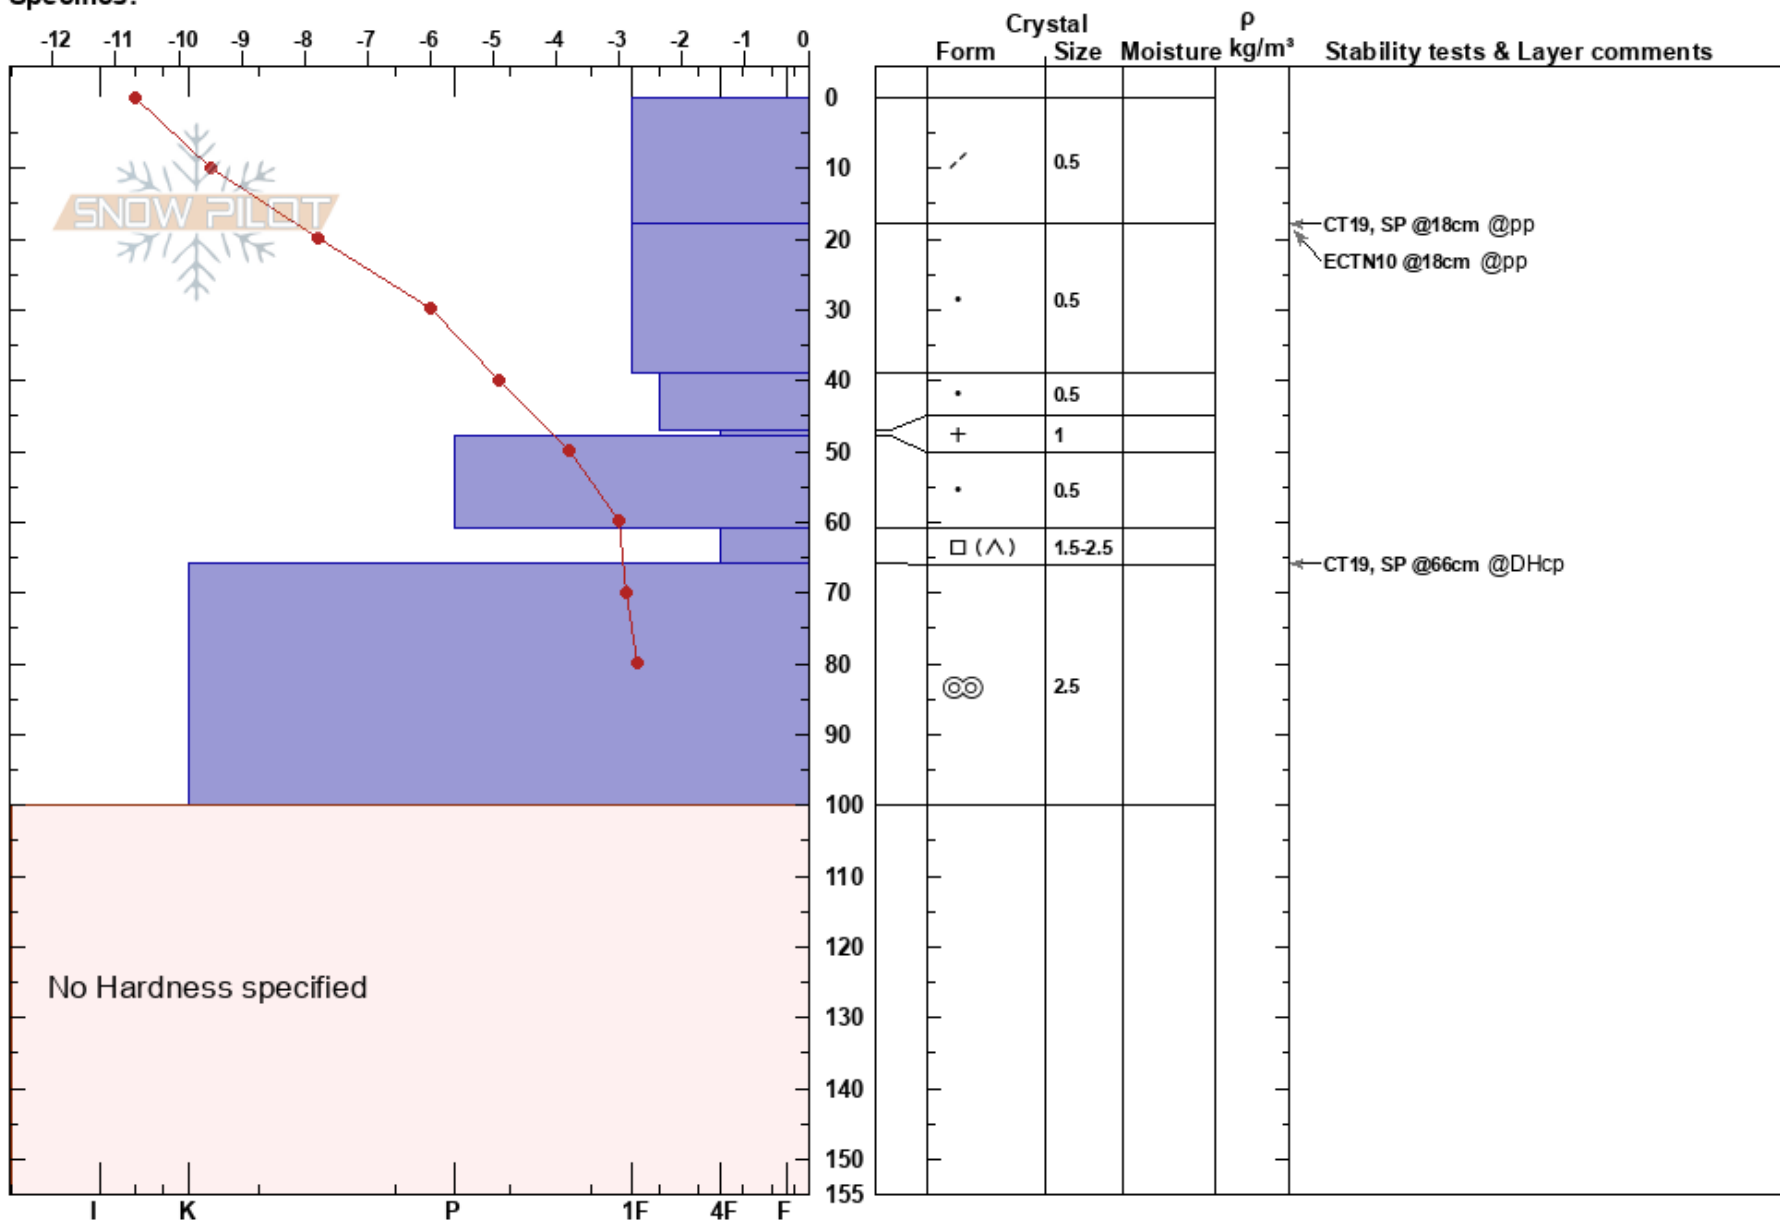

Skårsfjället W läforma  
 Funäsfjällen  
 Sweden  
 Elevation: 1024 m  
 Aspect: W  
 Specifics:

Mattias Åberg  
 05/03/2017 - 00:20  
 Co-ord: 62.76990N, 12.15998E  
 Slope Angle: 27°  
 Wind Loading:

Stability:  
 Air Temperature: -9.3°C  
 Sky Cover: BKN  
 Precipitation: NO  
 Wind: S Moderate

Layer Notes:

No Hardness specified

Notes: Liten läformation.