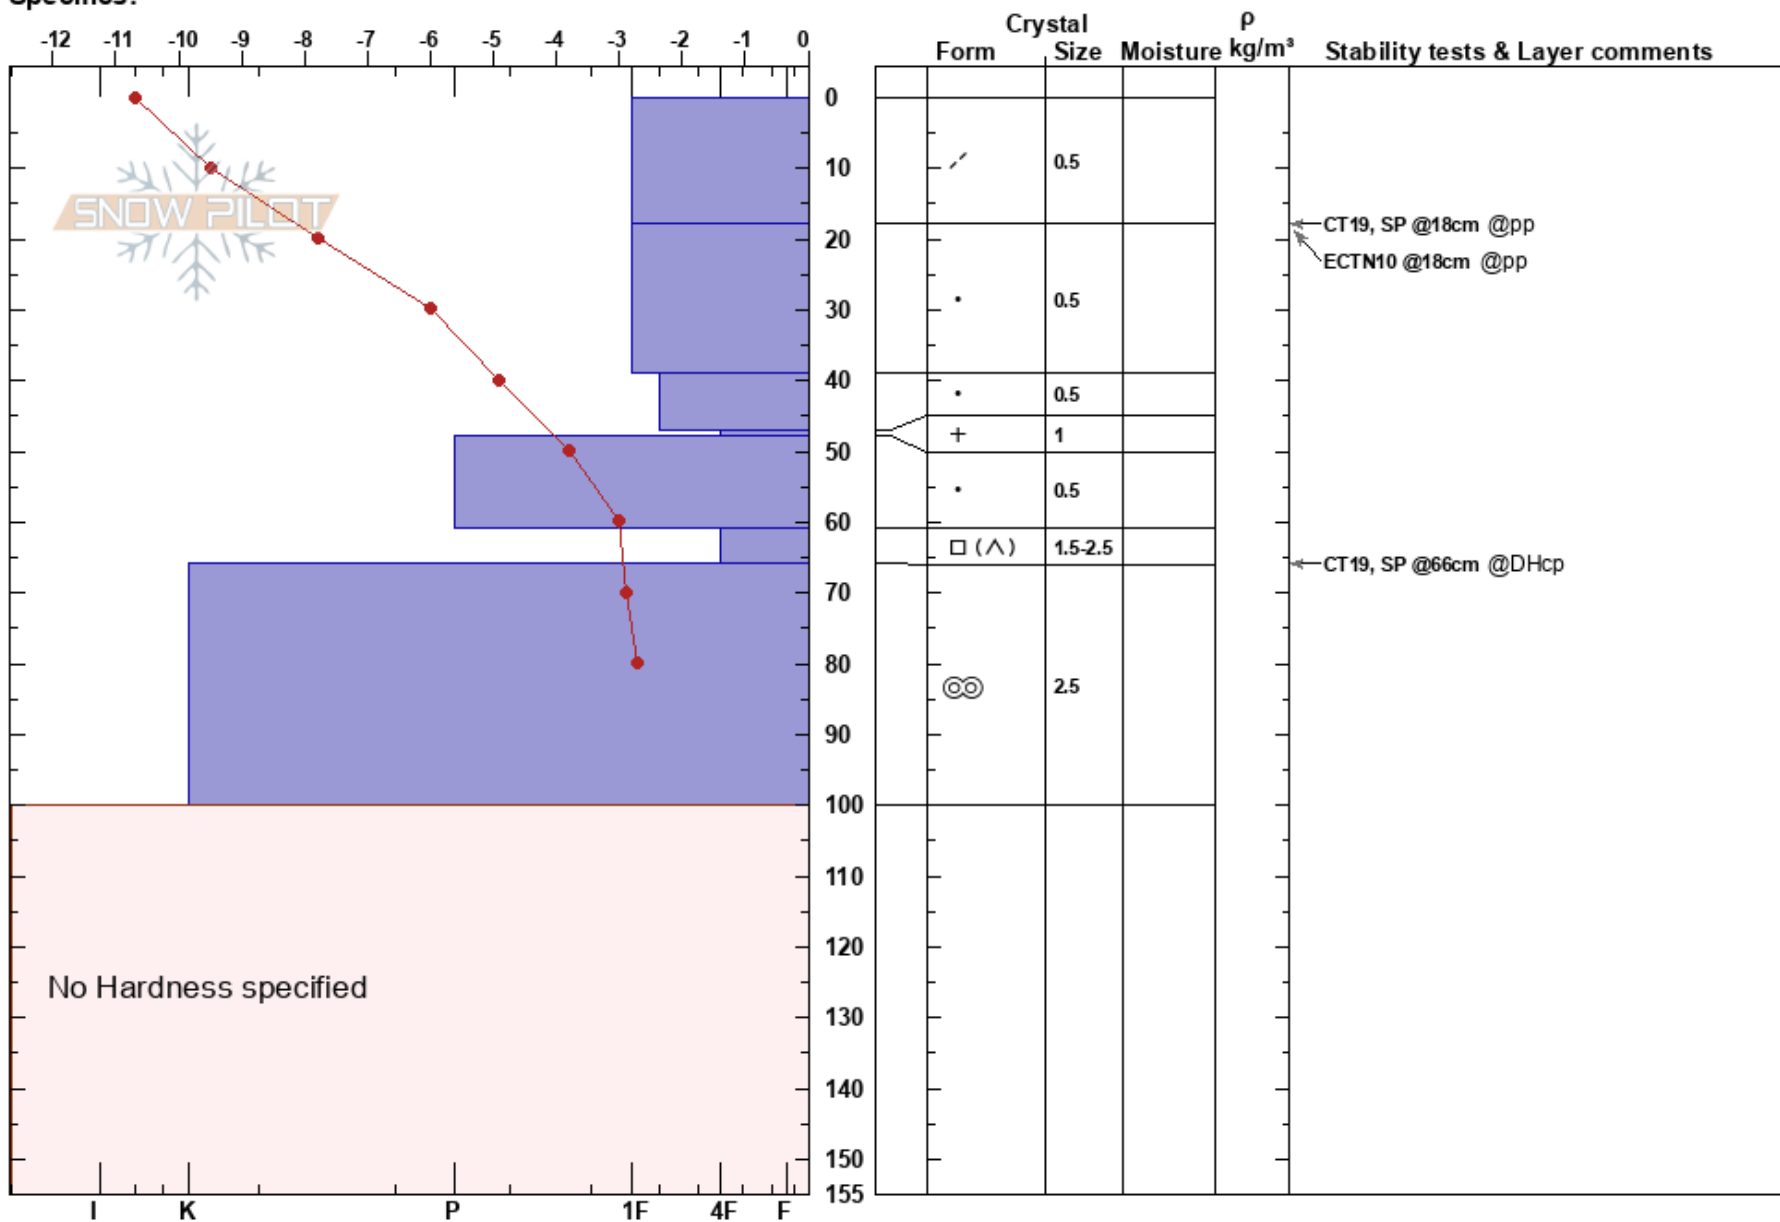

Skårsfjället W läforma
 Funäsfjällen
 Sweden
Elevation: 1024 m
Aspect: W
Specifics:

Mattias Åberg
 05/03/2017 - 00:20
Co-ord: 62.76990N, 12.15998E
Slope Angle: 27°
Wind Loading:

Stability:
Air Temperature: -9.3°C
Sky Cover: BKN
Precipitation: NO
Wind: S Moderate

Layer Notes:

No Hardness specified

Notes: Liten läformation.