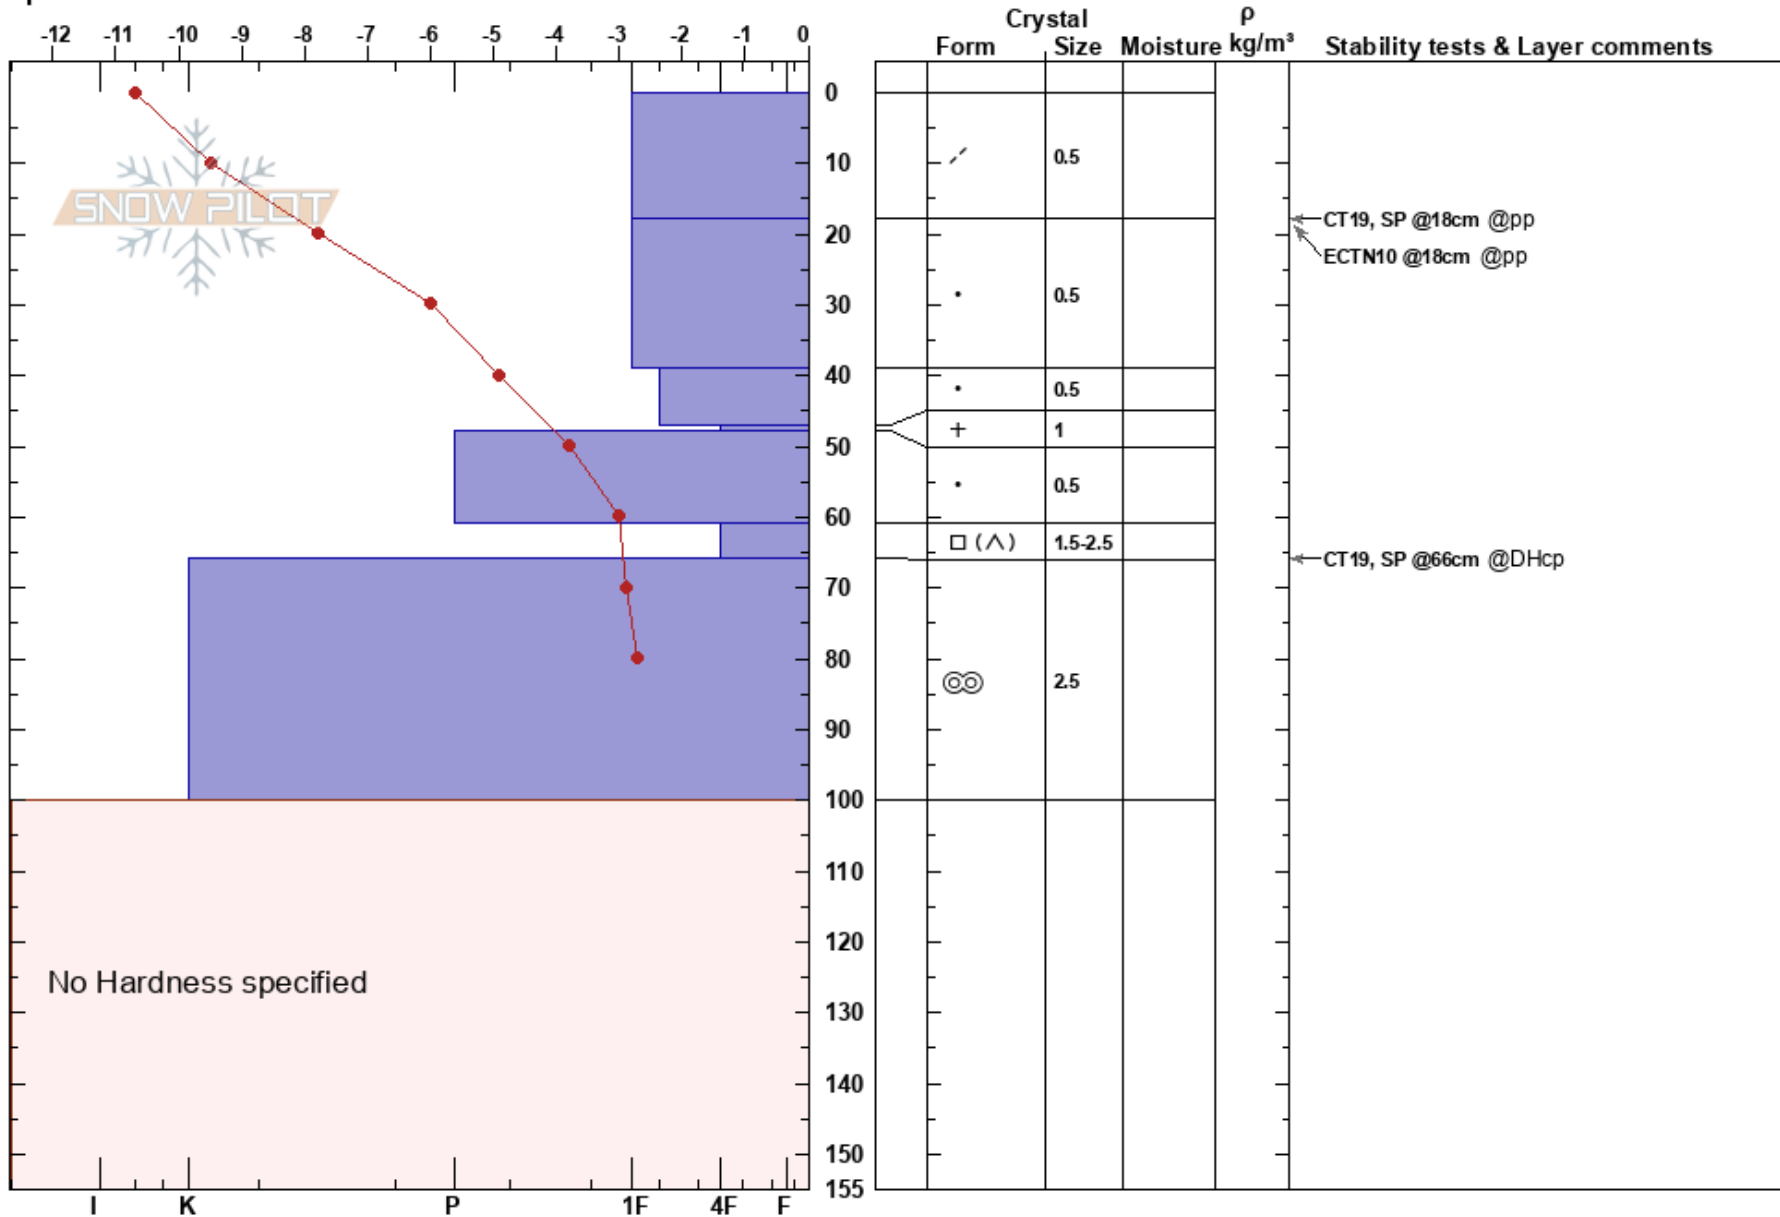

Skårsfjället W läforma
 Funäsfjällen
 Sweden
 Elevation: 1024 m
 Aspect: W
 Specifics:

Mattias Åberg
 05/03/2017 - 00:20
 Co-ord: 62.76990N, 12.15998E
 Slope Angle: 27°
 Wind Loading:

Stability:
 Air Temperature: -9.3°C
 Sky Cover: BKN
 Precipitation: NO
 Wind: S Moderate

Layer Notes:

No Hardness specified

Notes: Liten läformation.