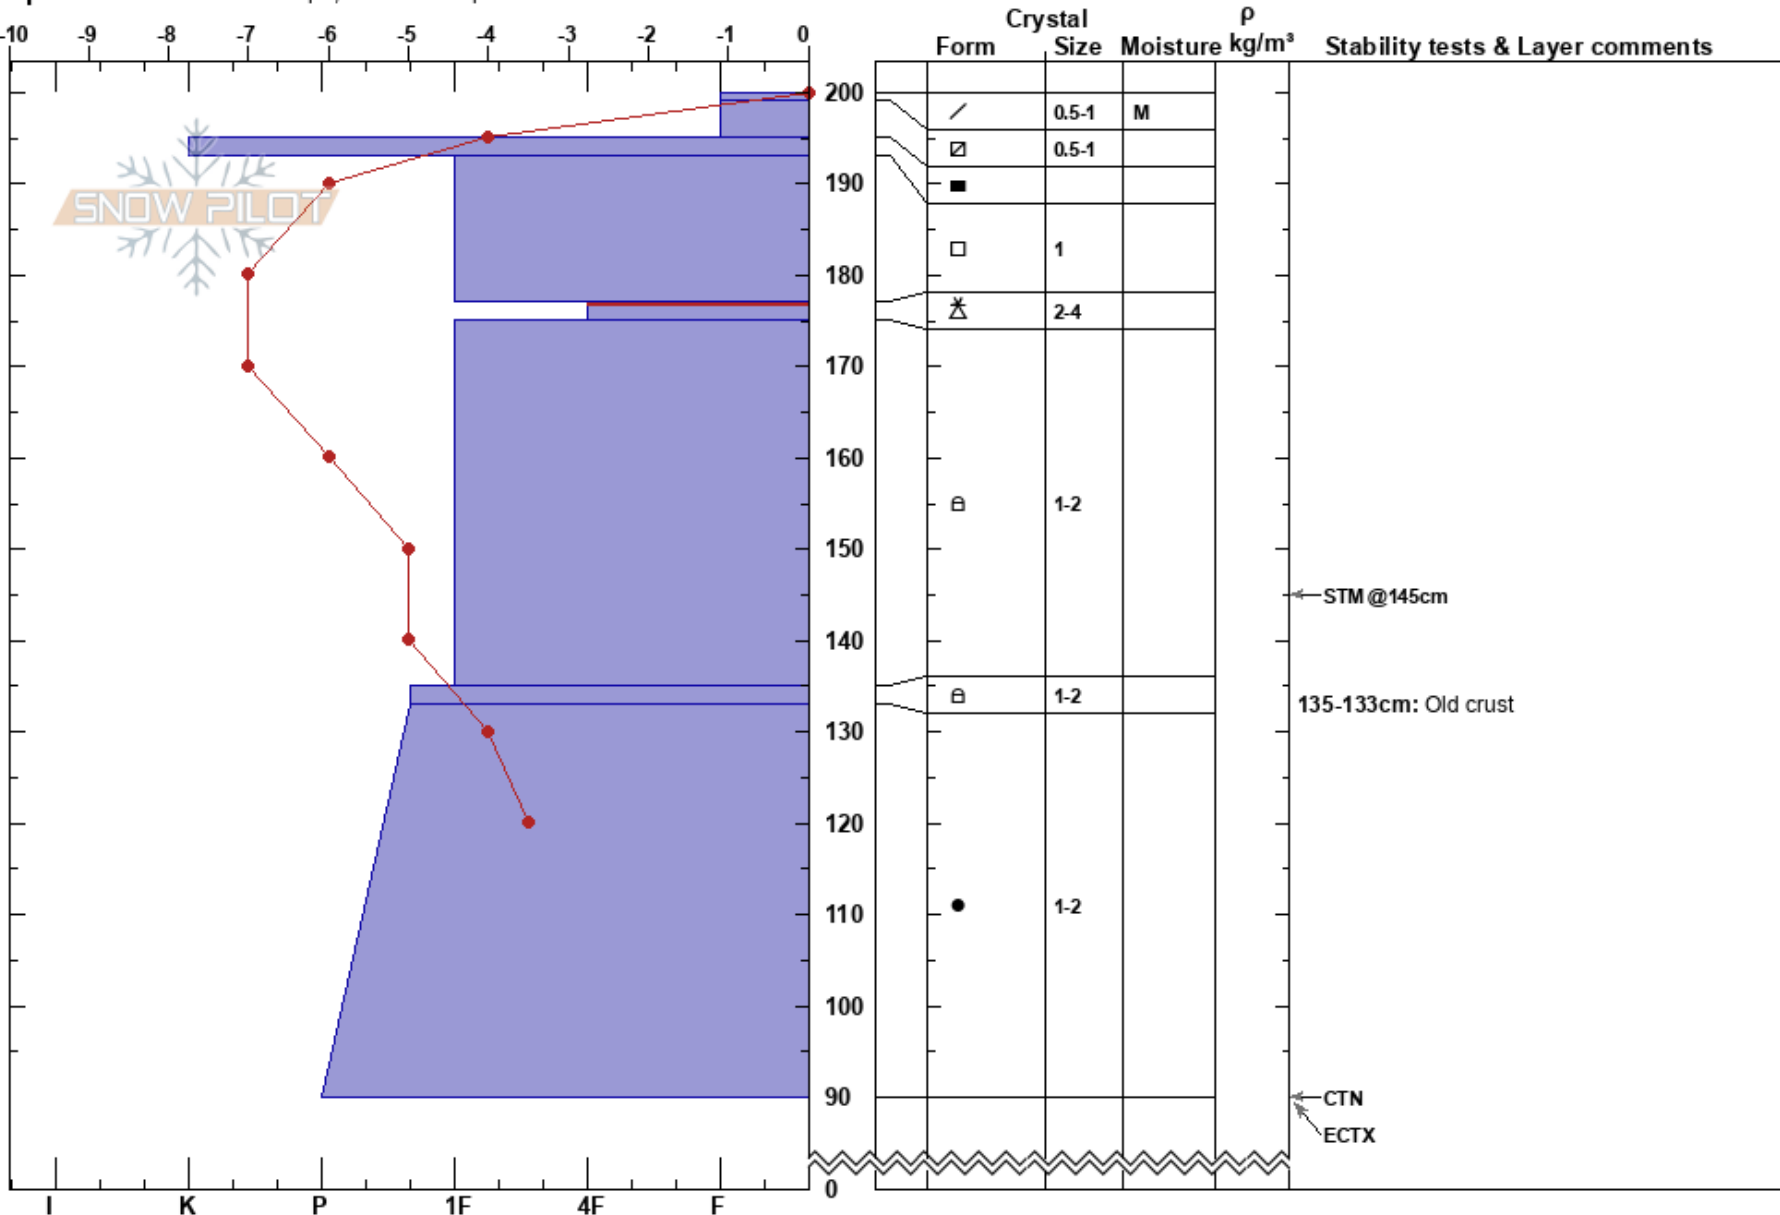

White pine  
 Central Wasatch  
 UT  
 Elevation: 8219 ft  
 Aspect: NW  
 Specifics: Ski tracks on slope; We skied slope

CAM MACKENZIE  
 02/14/2020 - 4:30pm  
 Co-ord: 40.57174N, -111.67817W  
 Slope Angle: 28°  
 Wind Loading: no

Stability: Good  
 Air Temperature:  
 Sky Cover: FEW  
 Precipitation: NO  
 Wind: W Light Breeze

HS:200  
 PF:12  
 177-175cm: Problematic layer  
 135-133cm: Old crust

Notes: