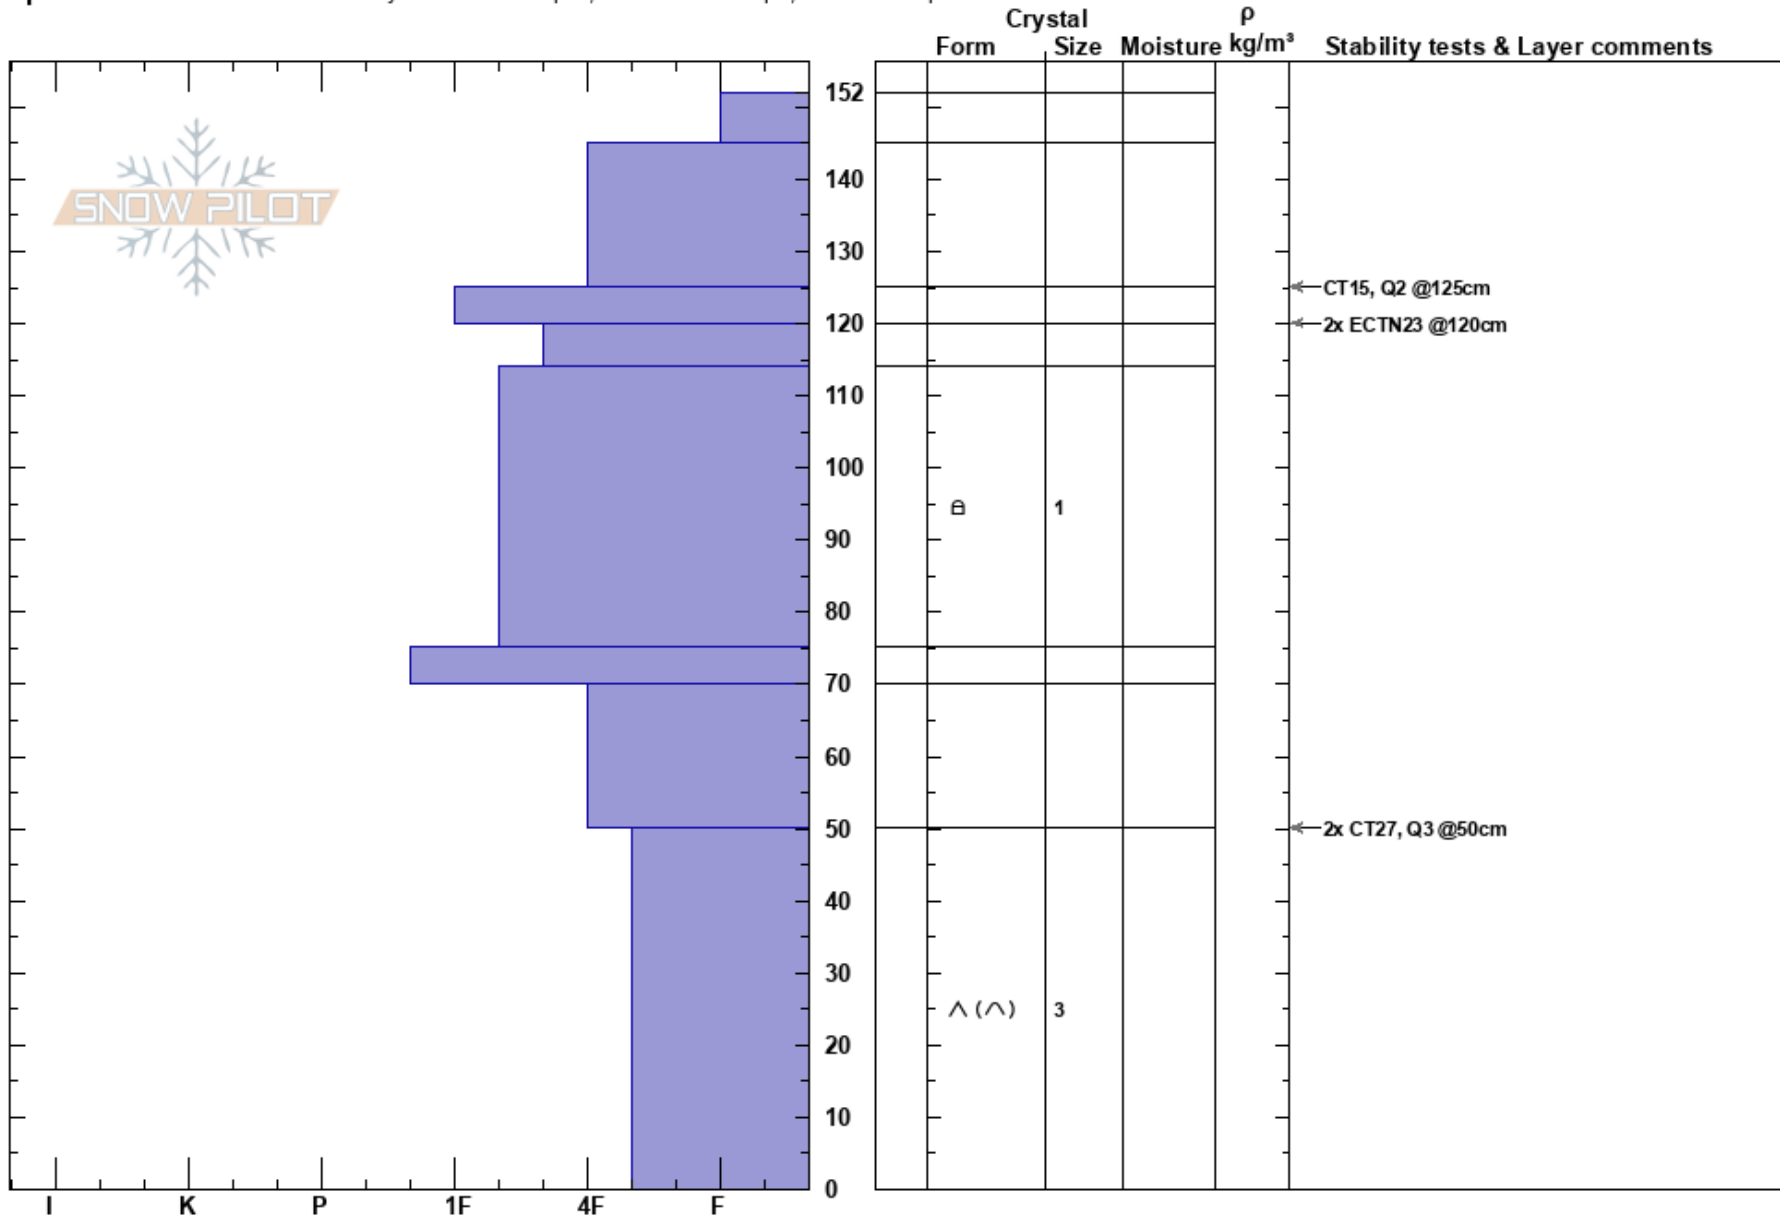

Jones Creek
 Bridger Range
 MT
 Elevation: 8438 ft
 Aspect: 300°

Alex Marienthal
 03/04/2017 - 11:20am
 Co-ord: 45.82404N, -110.93309W
 Slope Angle: 37°
 Wind Loading: no

Stability: Good
 Air Temperature:
 Sky Cover: BKN
 Precipitation: NO
 Wind: SW Light Breeze

HS:152
PF:100

Layer Notes:

Specifics: Recent avalanche activity on different slopes; Ski tracks on slope; We skied slope

Notes: