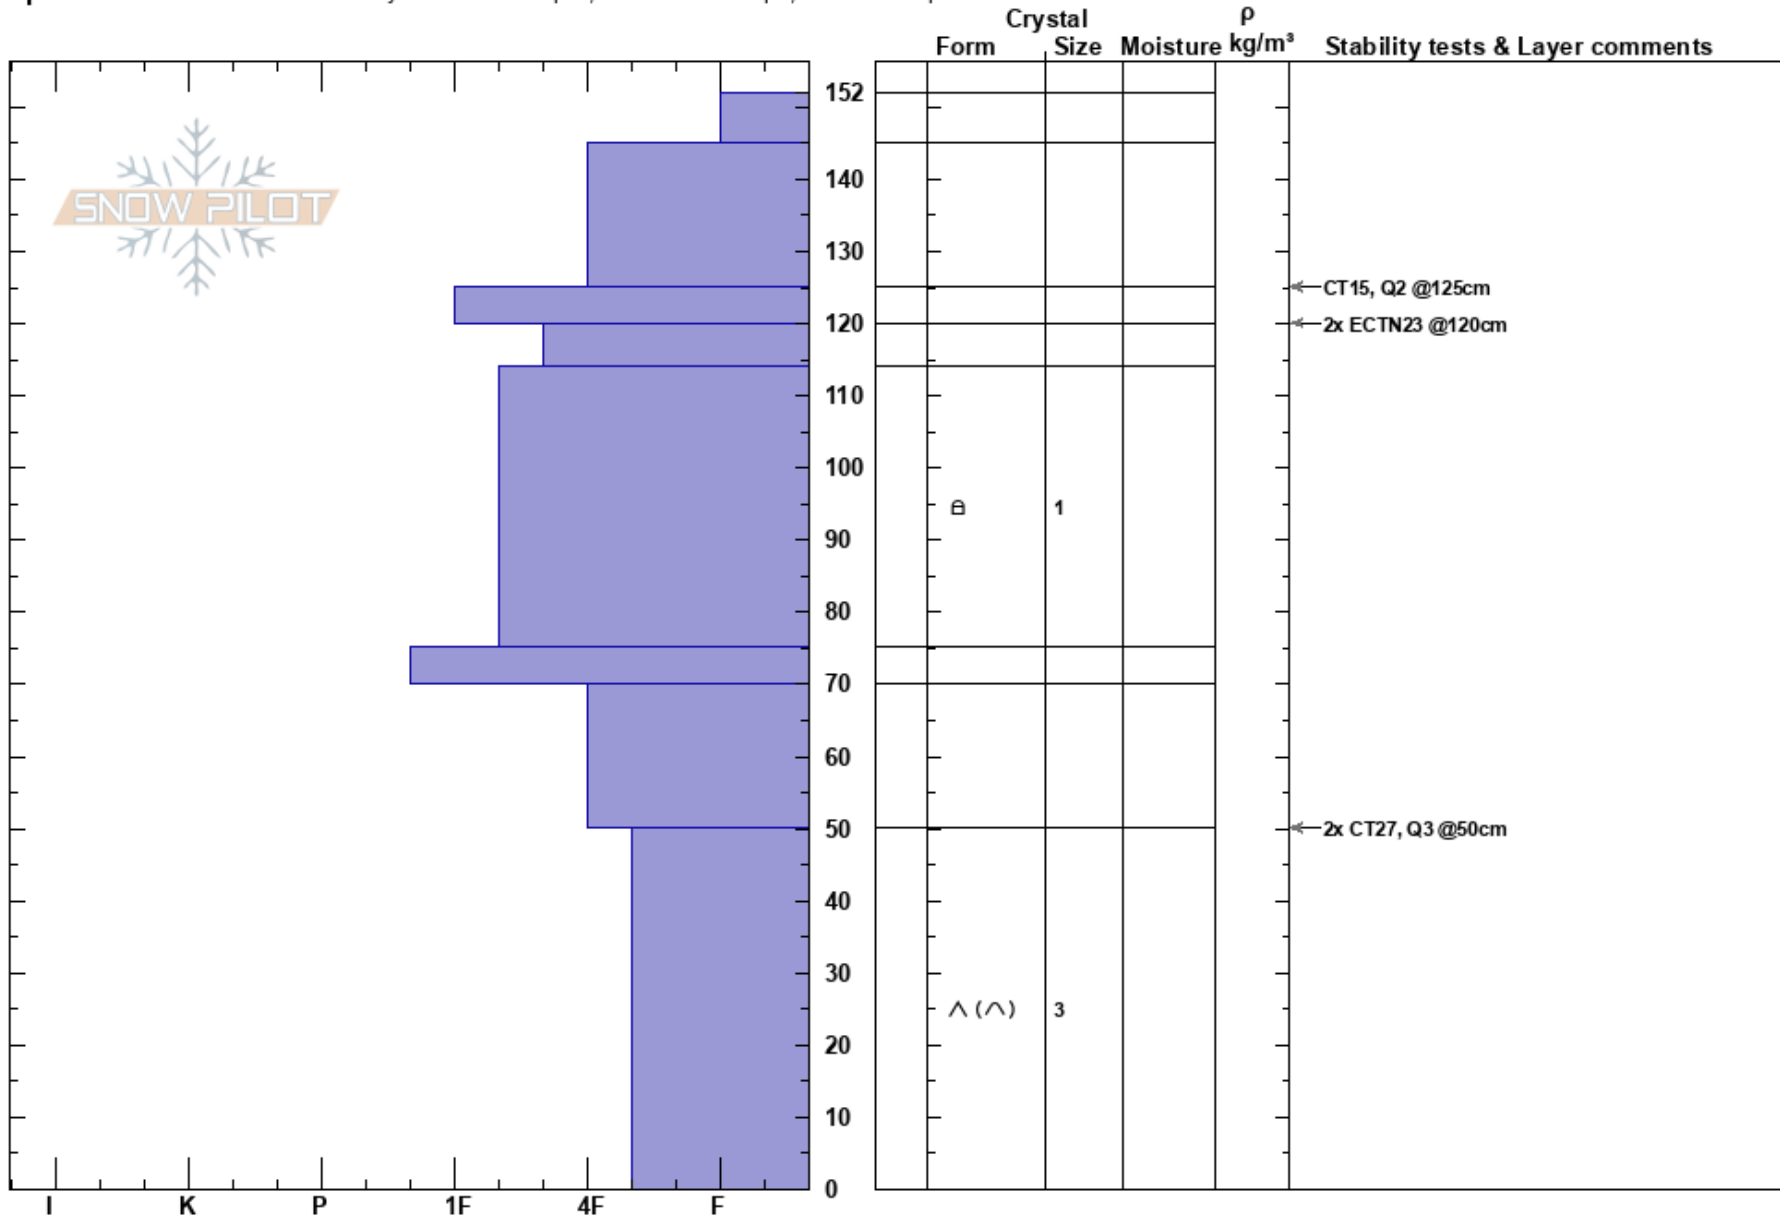

Jones Creek  
 Bridger Range  
 MT  
 Elevation: 8438 ft  
 Aspect: 300°

Alex Marienthal  
 03/04/2017 - 11:20am  
 Co-ord: 45.82404N, -110.93309W  
 Slope Angle: 37°  
 Wind Loading: no

Stability: Good  
 Air Temperature:  
 Sky Cover: BKN  
 Precipitation: NO  
 Wind: SW Light Breeze

HS:152  
PF:100

Layer Notes:

Specifics: Recent avalanche activity on different slopes; Ski tracks on slope; We skied slope

Notes: