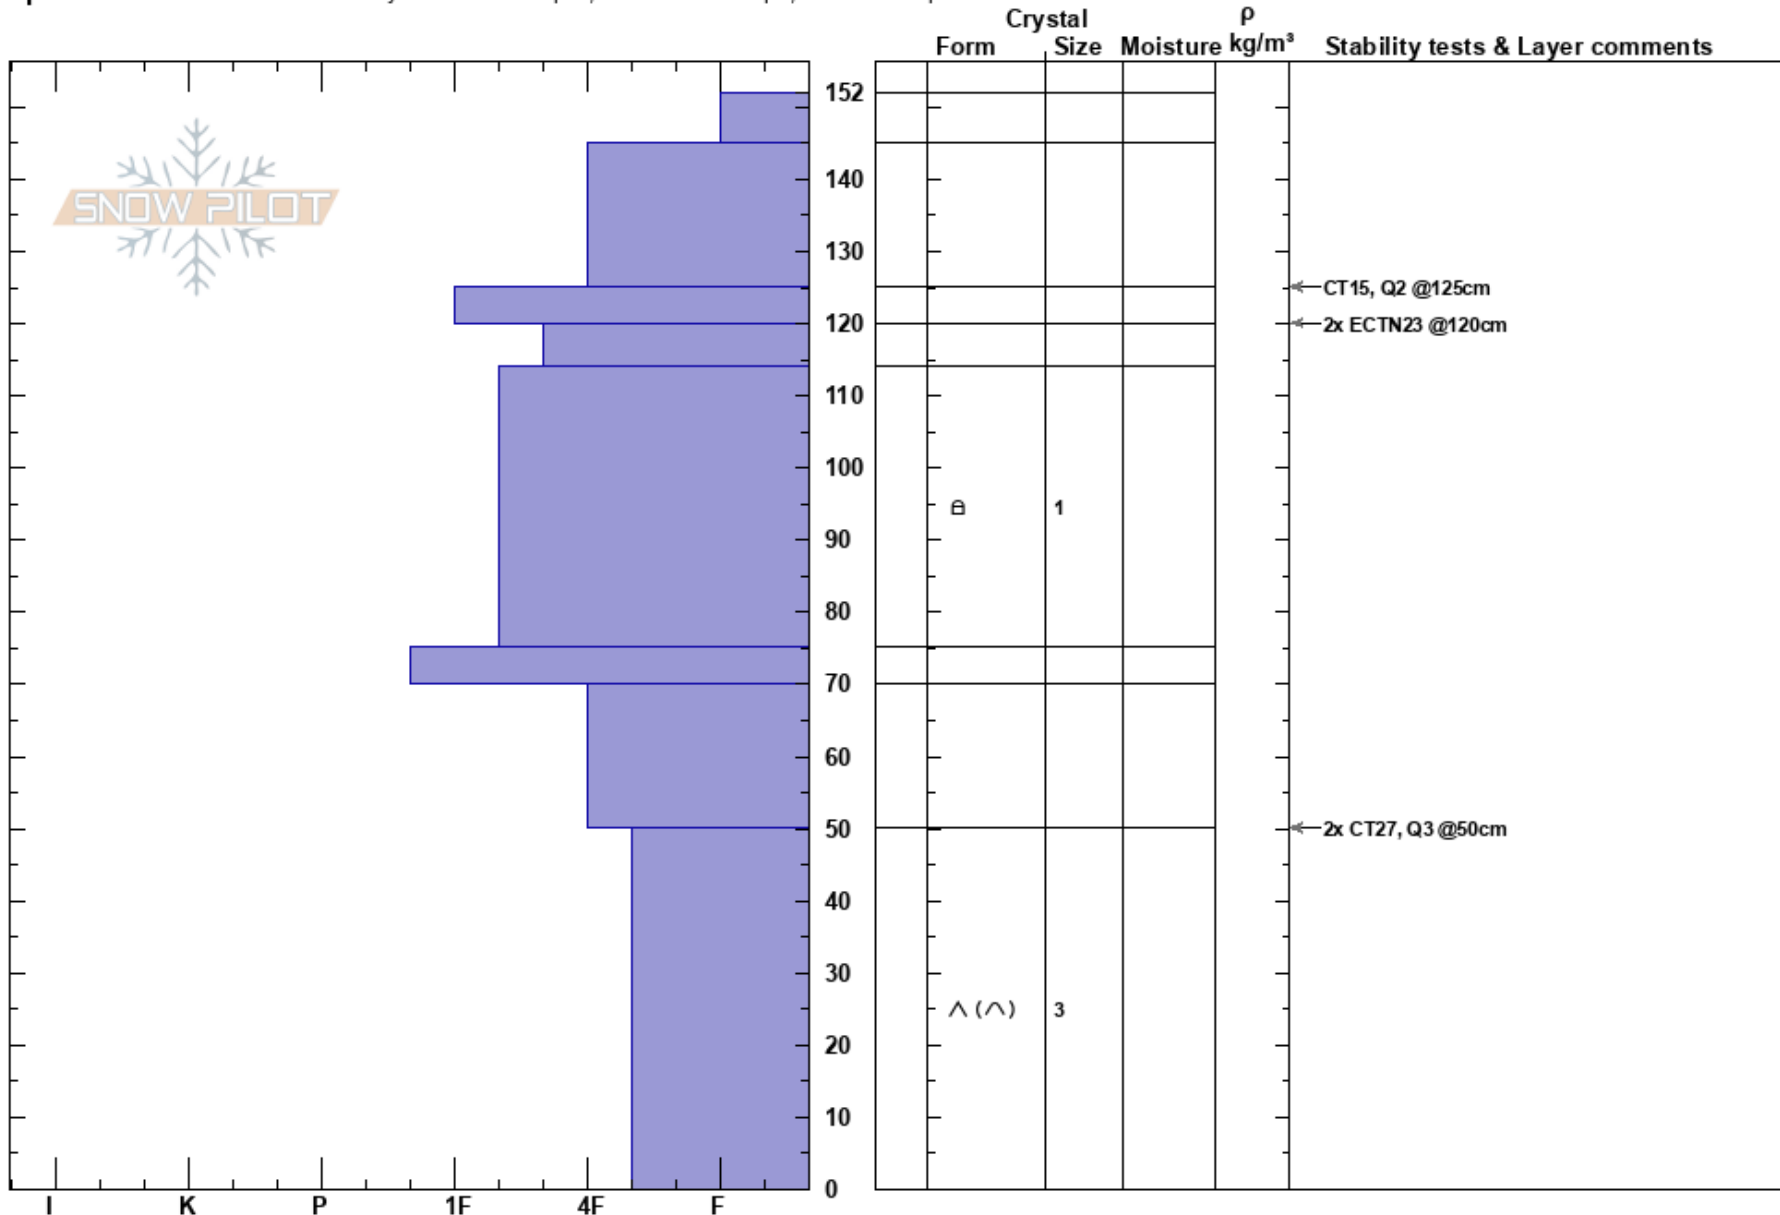

Jones Creek
 Bridger Range
 MT
 Elevation: 8438 ft
 Aspect: 300°

Alex Marienthal
 03/04/2017 - 11:20am
 Co-ord: 45.82404N, -110.93309W
 Slope Angle: 37°
 Wind Loading: no

Stability: Good
 Air Temperature:
 Sky Cover: BKN
 Precipitation: NO
 Wind: SW Light Breeze

HS:152
PF:100
Layer Notes:

Specifics: Recent avalanche activity on different slopes; Ski tracks on slope; We skied slope

Notes: