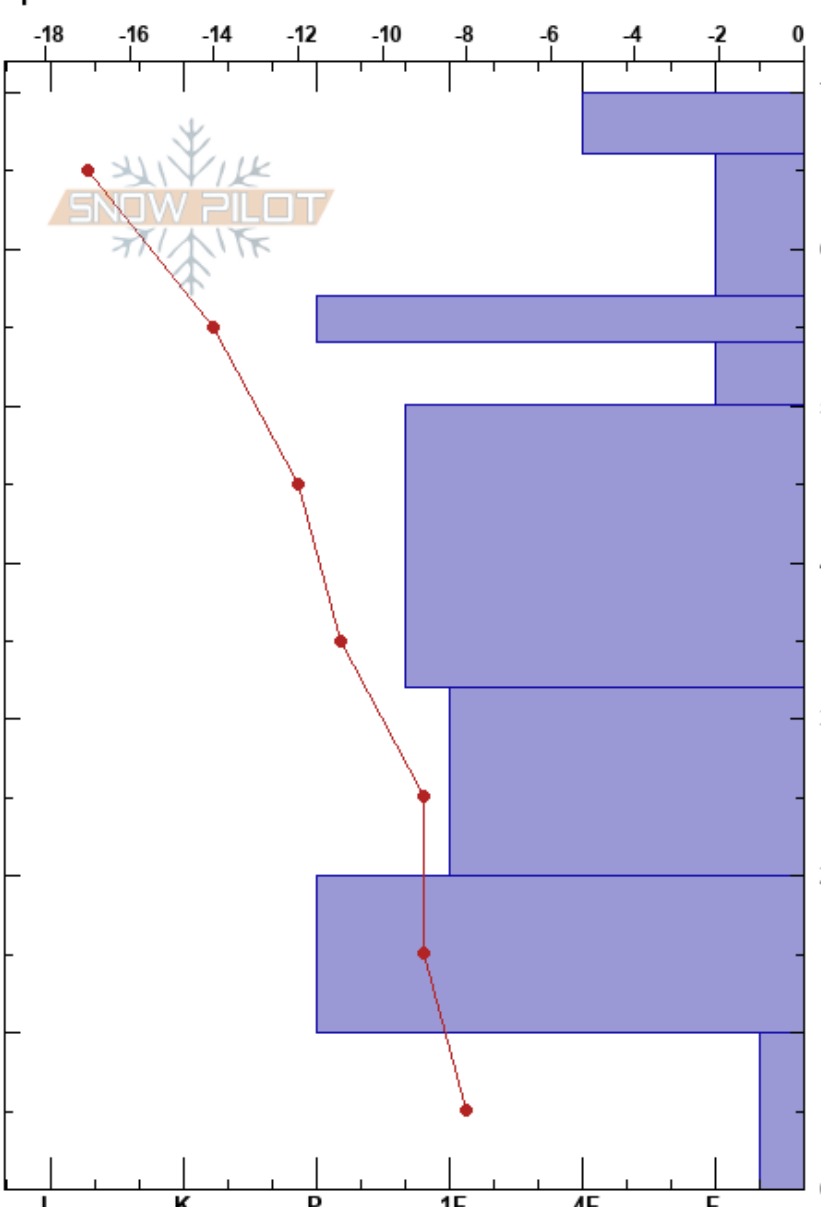

Mine 7 G3

Eliana McCann Smith

Stability:

HS:70

Layer Notes:

12/02/2020 - 03:00

Air Temperature:

10-0cm: Problematic layer

Co-ord: 78.15931N, 16.03097E

Sky Cover:

Svalbard

Slope Angle: 3°

Precipitation:

Elevation: 360 m

Wind Loading: previous

Wind:

Aspect:

Specifics:

Form	Crystal		Moisture	ρ kg/m ³	Stability tests & Layer comments
	Size				
/	0.5				
.	0.3			192	
∩	0.3			275	
/	0.3				
				359	
/	0.3			359	
□	1			407	
□	1			407	
A	3-8			319	

Notes: