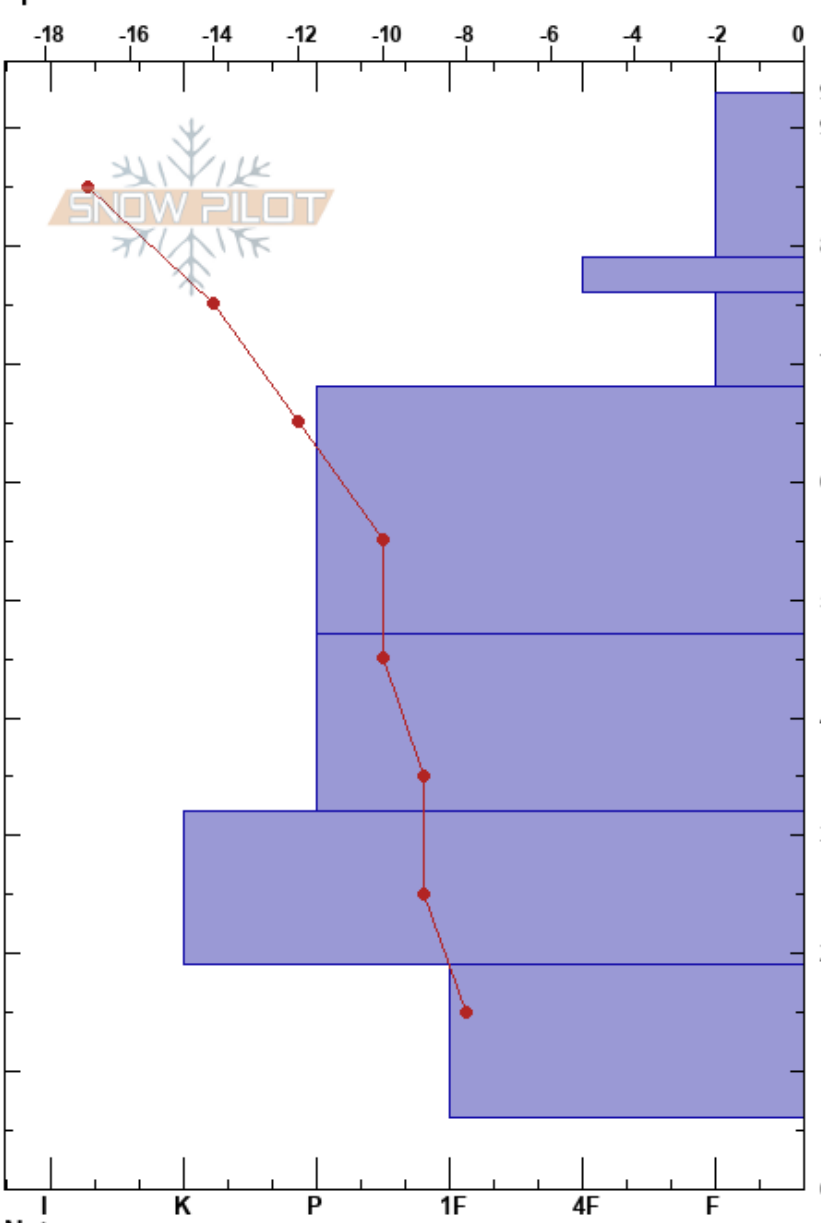

Mine 7

Sterre ter Haar
13/02/2020 - 13:30

Stability:
Air Temperature: -17°C

HS:93 Layer Notes:

Svalbard
Elevation: 360 m
Aspect:
Specifics:

Co-ord: 78.15931N, 16.03097E
Slope Angle:
Wind Loading:

Sky Cover:
Precipitation: NO
Wind:

Form	Crystal		Moisture	ρ kg/m ³	Stability tests & Layer comments
	Size				
□	1			217	
●	1				
□	0.5			310	
				380	
□	1			392	
				382	
.	0.1			419	
□	0.3			422	
A	2			304	

Notes: