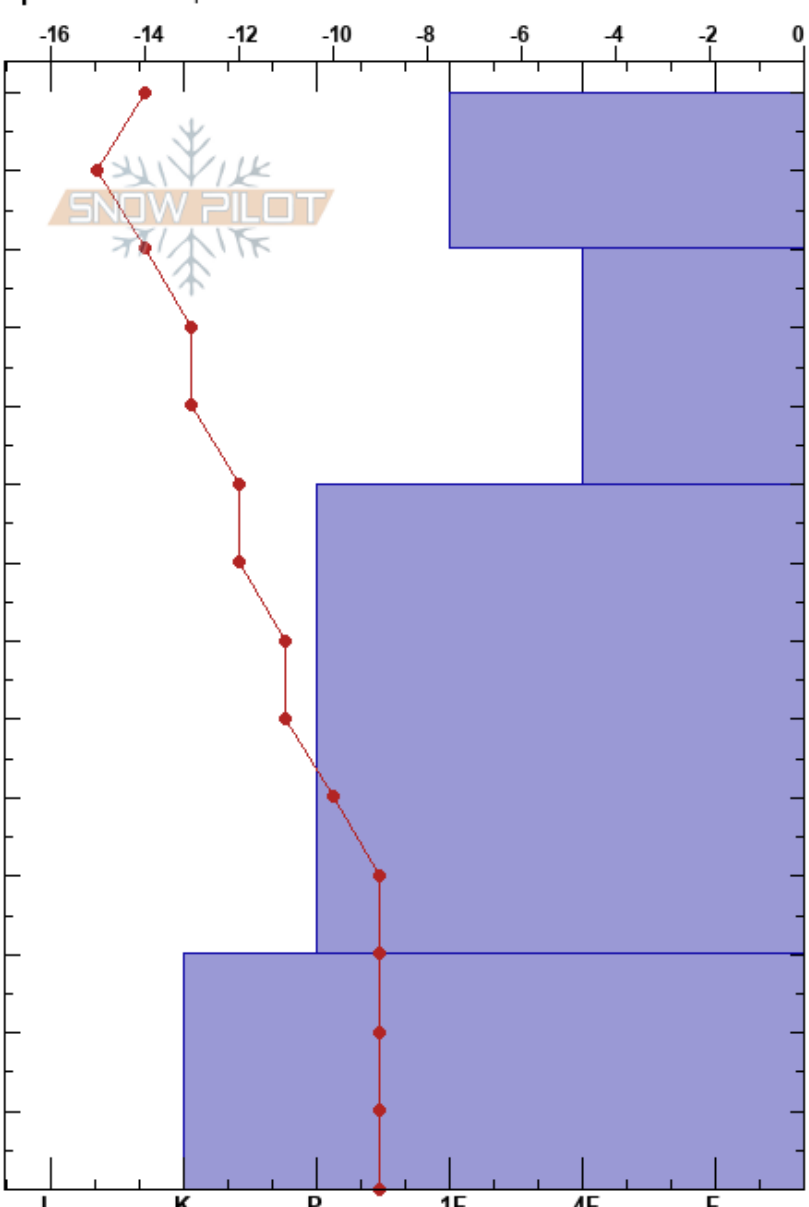

AT-331  
 Svalbard  
 Norway  
 Elevation: 169 m  
 Aspect: NW  
 Specifics: Poor pit location

Silje Fiskum Rinø  
 11/02/2020 - 11:00  
 Co-ord: 79.14310N, 5.81250E  
 Slope Angle: 6°  
 Wind Loading:

Stability:  
 Air Temperature:  
 Sky Cover: CLR  
 Precipitation: NO  
 Wind: Strong

HS:140 Layer Notes:

Form	Crystal		Moisture	$\rho$ kg/m <sup>3</sup>	Stability tests & Layer comments
	Size				
				<b>120</b>	
				334	
				<b>222</b>	
				261	
				302	
				<b>326</b>	
				318	
				344	
				367	
				348	
				341	
				<b>440</b>	