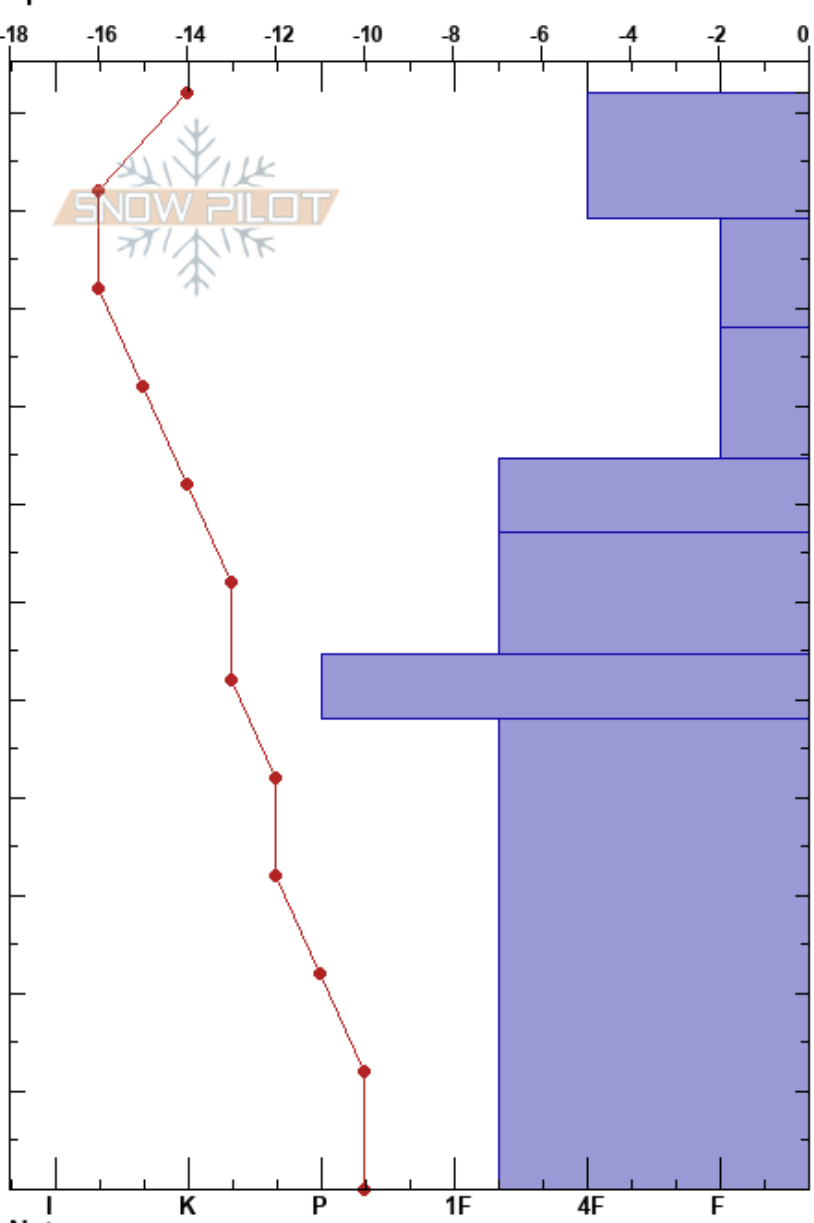

AT-331  
 Nordenskiöld Land  
 Norway  
 Elevation: 161 m  
 Aspect: NW  
 Specifics:

Andras Meszey  
 11/02/2020 - 12:00  
 Co-ord: 78.14310N, 15.81250E  
 Slope Angle:  
 Wind Loading: previous

Stability:  
 Air Temperature: -20°C  
 Sky Cover: OVC  
 Precipitation: NO  
 Wind: NW Light Breeze

Layer Notes:

Height (m)	Crystal		$\rho$ kg/m <sup>3</sup>	Stability tests & Layer comments
	Form	Size		
112				
110			322	
100	•	0.3-0.5	322	
90	•	0.1-0.3	278	
80	•	1-1.5	163	
70	•	1-1	163	
60	•	1-1	235	
50	•	1.5-1.5	285	
40			359	
30			363	
20	•		360	
10			361	