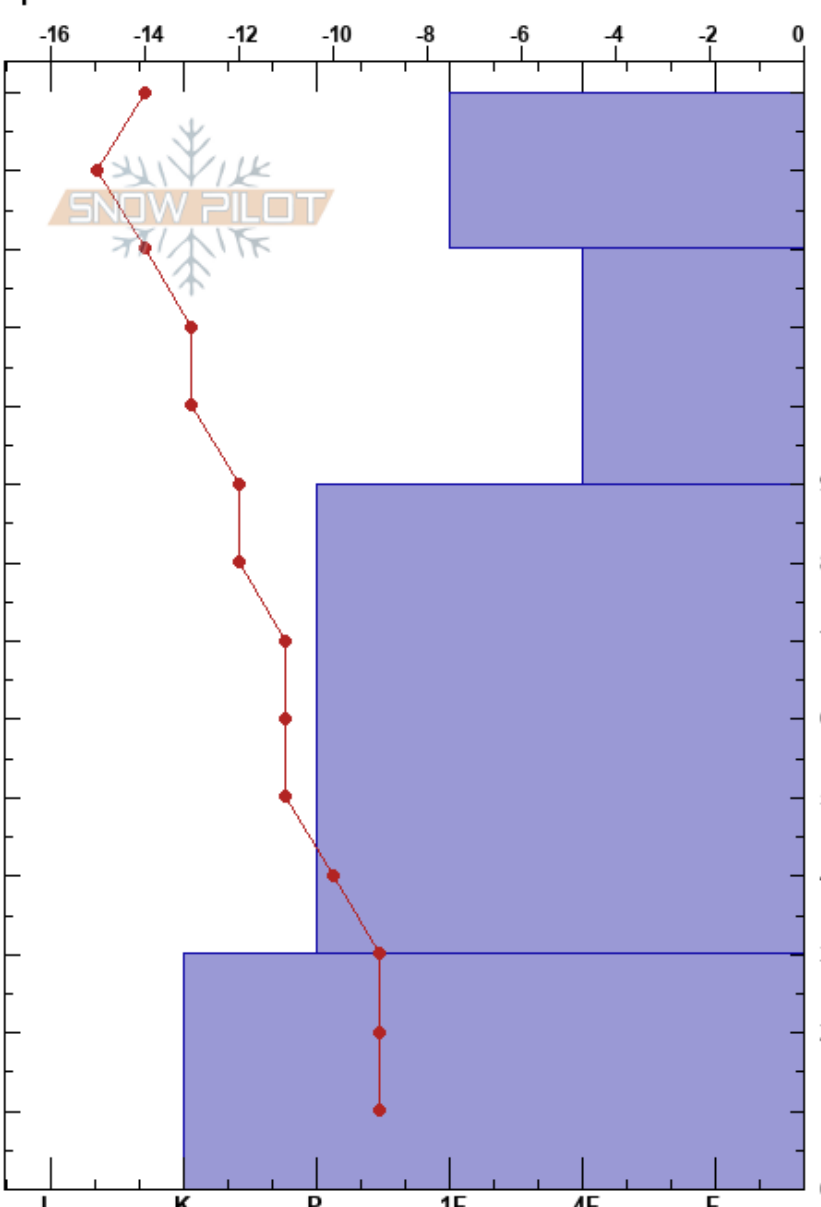

Gr 2 Todalen 11/02/20

Magne Vrangén

11/02/2020 - 11:00

Svalbard

Co-ord: 78.14310N, 15.81250E

Elevation: 161 m

Slope Angle: 5°

Aspect: NW

Wind Loading: yes

Specifics:

Stability:

Air Temperature: -15°C

Sky Cover:

Precipitation: NO

Wind:

Layer Notes:

Form	Crystal Size	Moisture	ρ kg/m ³	Stability tests & Layer comments
			120	
	0.3-0.5		334	
			222	
	0.3-0.5		261	
			302	
			326	
			318	
			344	
	0.3-0.5		367	
			348	
			341	
			440	
	0.3-0.5			

Notes: