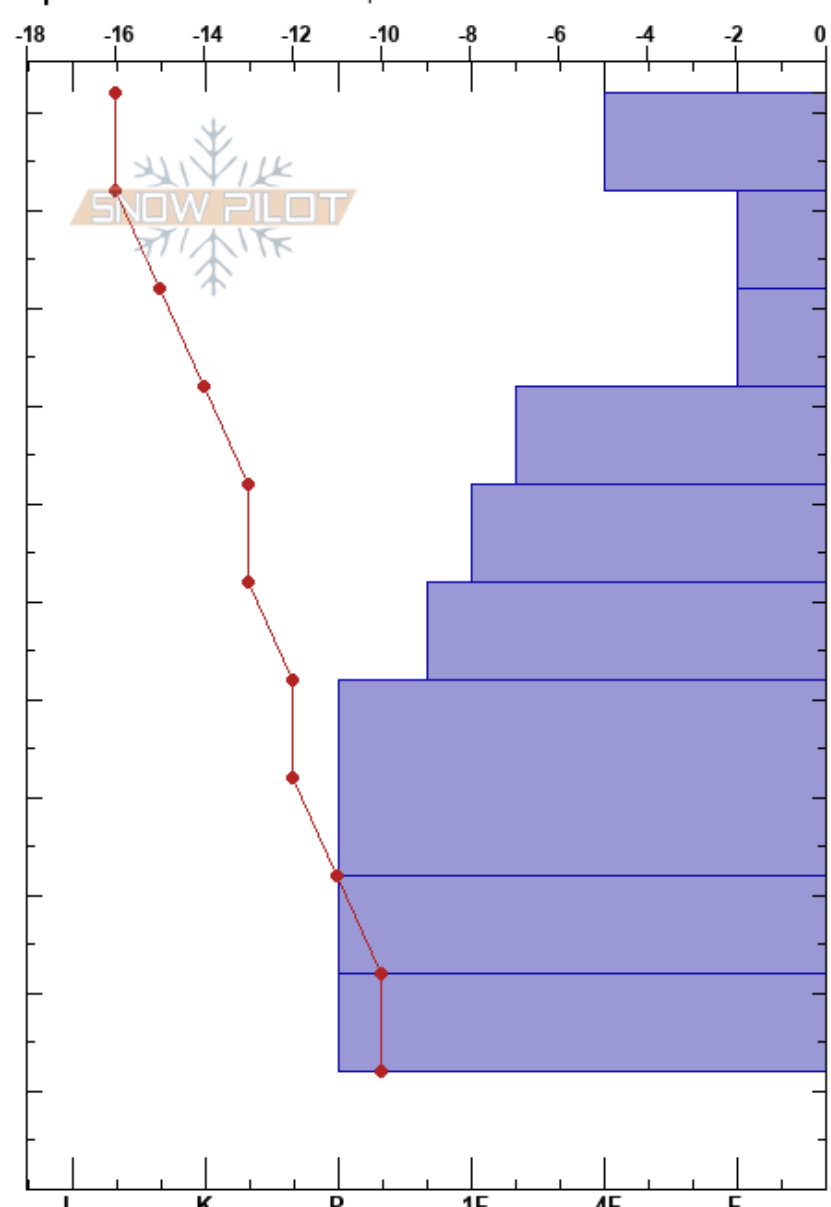

Todalen

Sterre ter Haar

Stability:

HS:112

Layer Notes:

11/02/2020 - 14:00

Air Temperature: -14°C

Svalbard

Co-ord: 78.14497N, 15.84013E

Sky Cover:

Elevation: 161 m

Slope Angle:

Precipitation: S-1

Aspect:

Wind Loading: previous

Wind: Light Breeze

Specifics: We snowmobiled slope

Form	Crystal		Moisture	ρ kg/m ³	Stability tests & Layer comments
	Size				
				322	
⊠	0.3			278	
⊖	0.3			163	
⊖	0.3			163	
⊖	1			235	
		1		285	
		1.5		359	
		1		363	
		1		360	
		1		361	