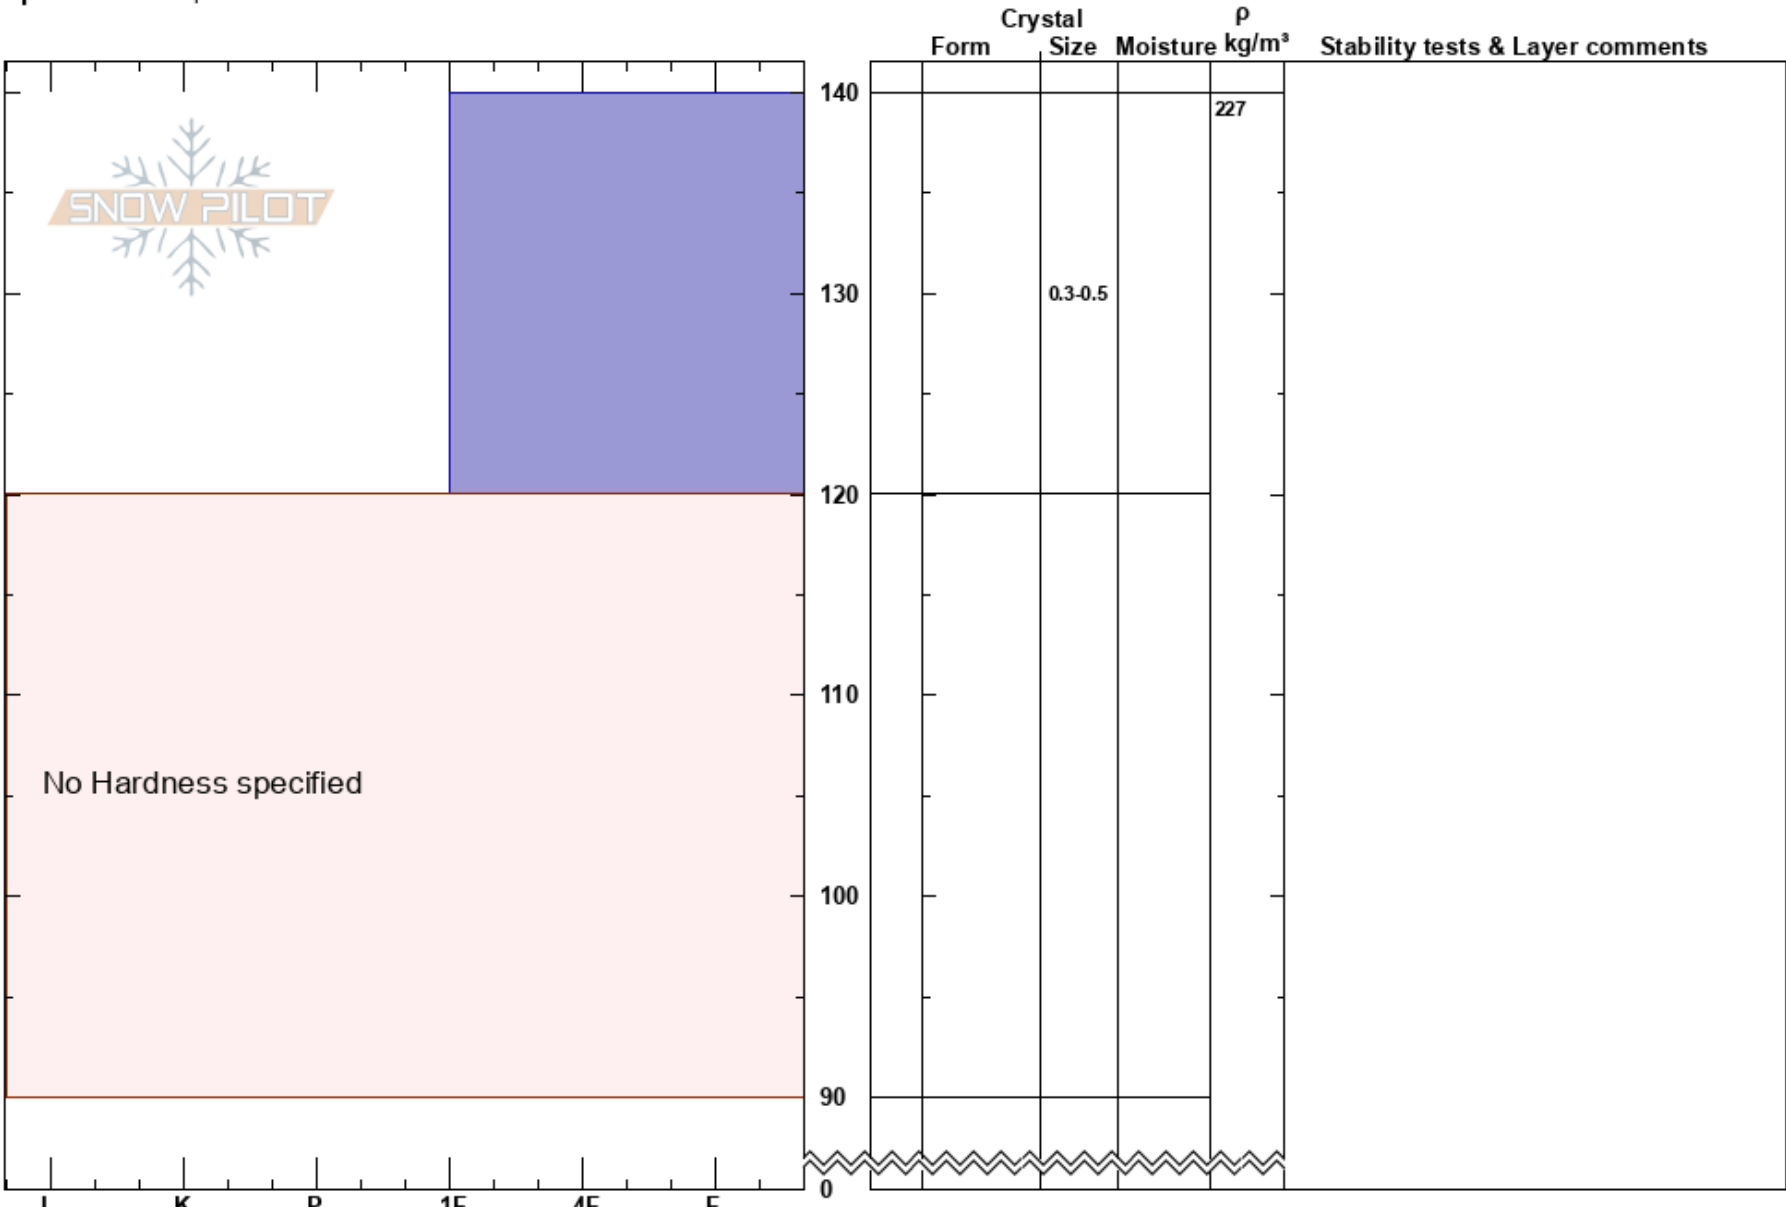

Group 2
 Svalbard
 Norway
 Elevation: 169 m
 Aspect: NW
 Specifics: Poor pit location

Ingvild Runningen
 11/02/2020 - 12:00
 Co-ord: 78.14310N, 5.81250E
 Slope Angle: 6°
 Wind Loading:

Stability:
 Air Temperature: -15°C
 Sky Cover: SCT
 Precipitation:
 Wind: SE

HS:140 Layer Notes:

Notes: