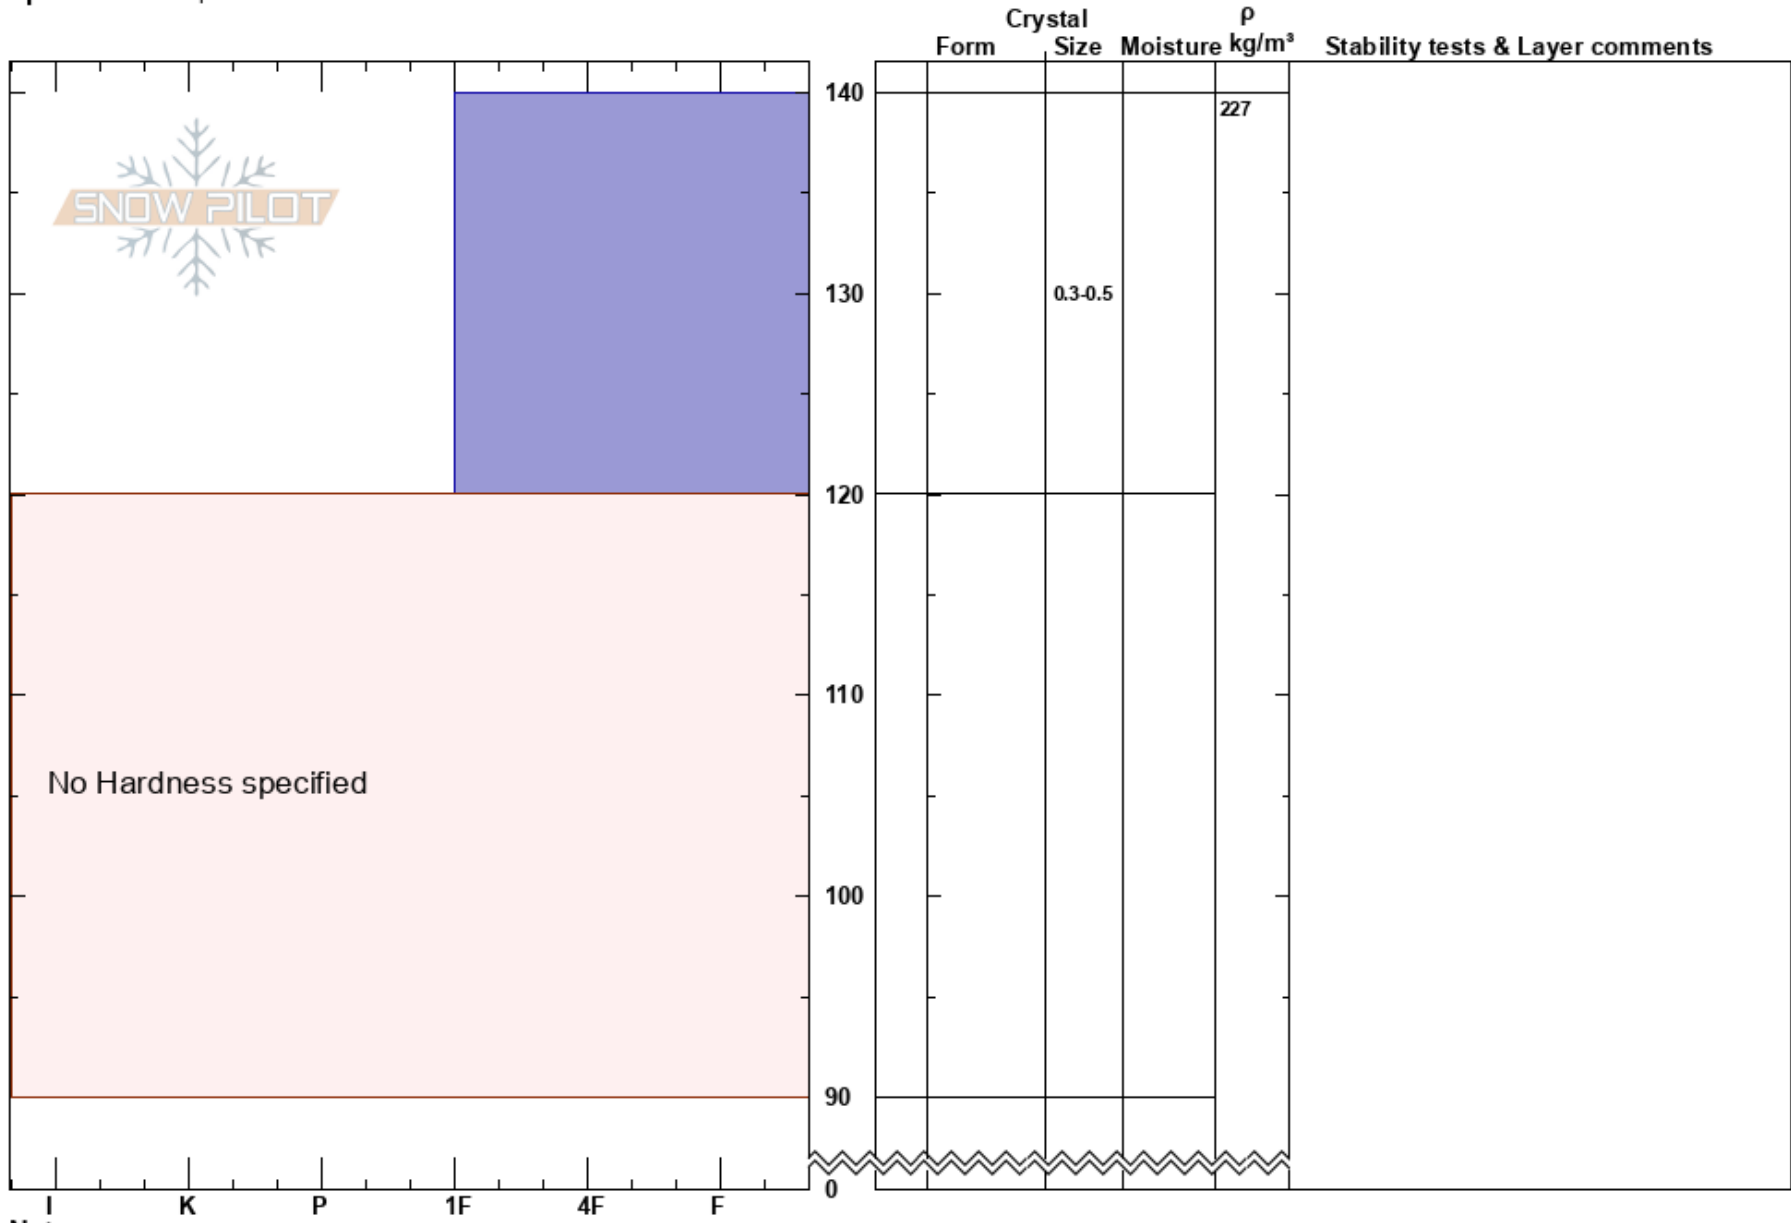

Group 2
 Svalbard
 Norway
Elevation: 169 m
Aspect: NW
Specifics: Poor pit location

Ingvild Runningen
 11/02/2020 - 12:00
Co-ord: 78.14310N, 5.81250E
Slope Angle: 6°
Wind Loading:

Stability:
Air Temperature: -15°C
Sky Cover: SCT
Precipitation:
Wind: SE

HS: 140

Layer Notes:

Notes: