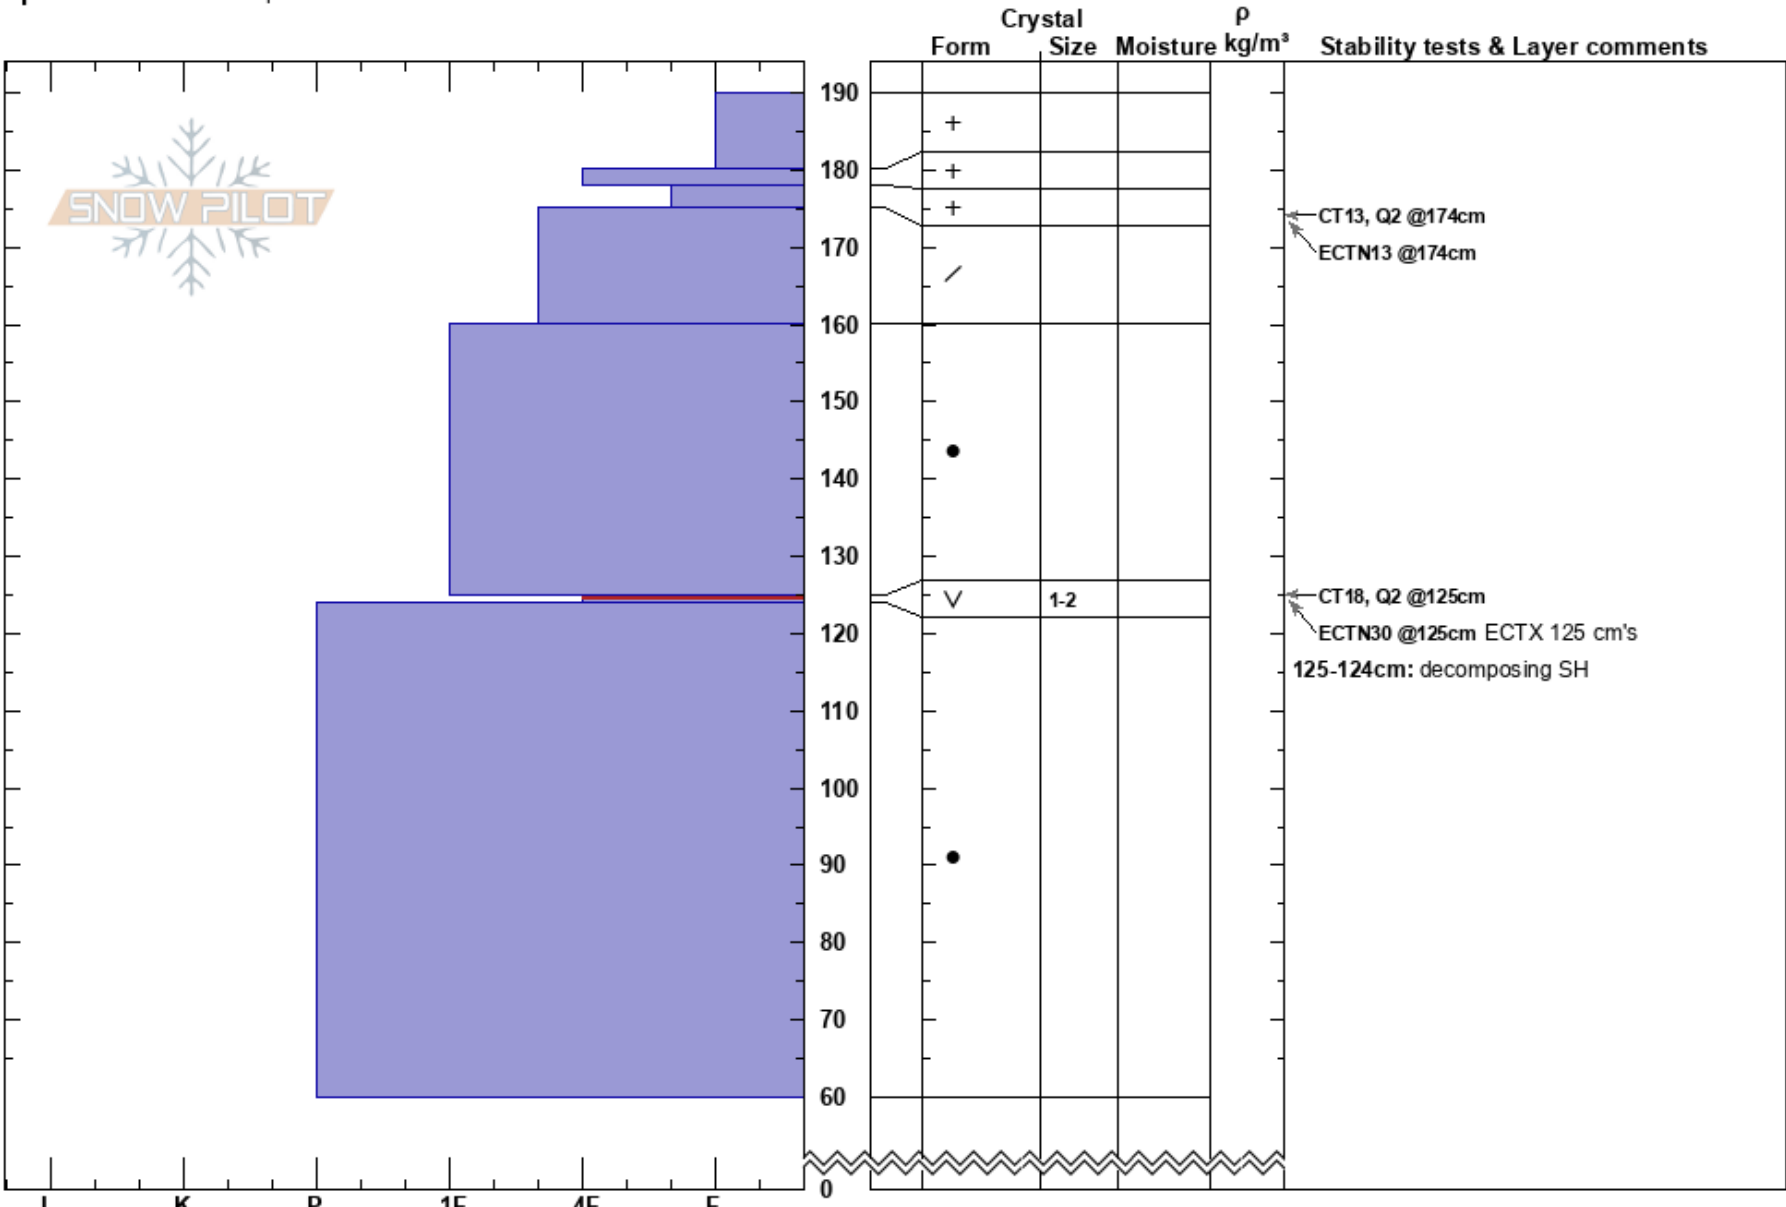

Hebgen Lake - 3/3/17  
 Lionhead Range  
 MT  
 Elevation: 8900 ft  
 Aspect: 69°  
 Specifics: We skied slope

Eric Knoff  
 03/03/2017 - 12:23pm  
 Co-ord:  
 Slope Angle: 33°  
 Wind Loading:

Stability: Good  
 Air Temperature: 0°C  
 Sky Cover: CLR  
 Precipitation: NO  
 Wind: SW Calm

HS:190  
 Layer Notes:  
 125-124cm: decomposing SH  
 125-124cm: Problematic layer

Notes: