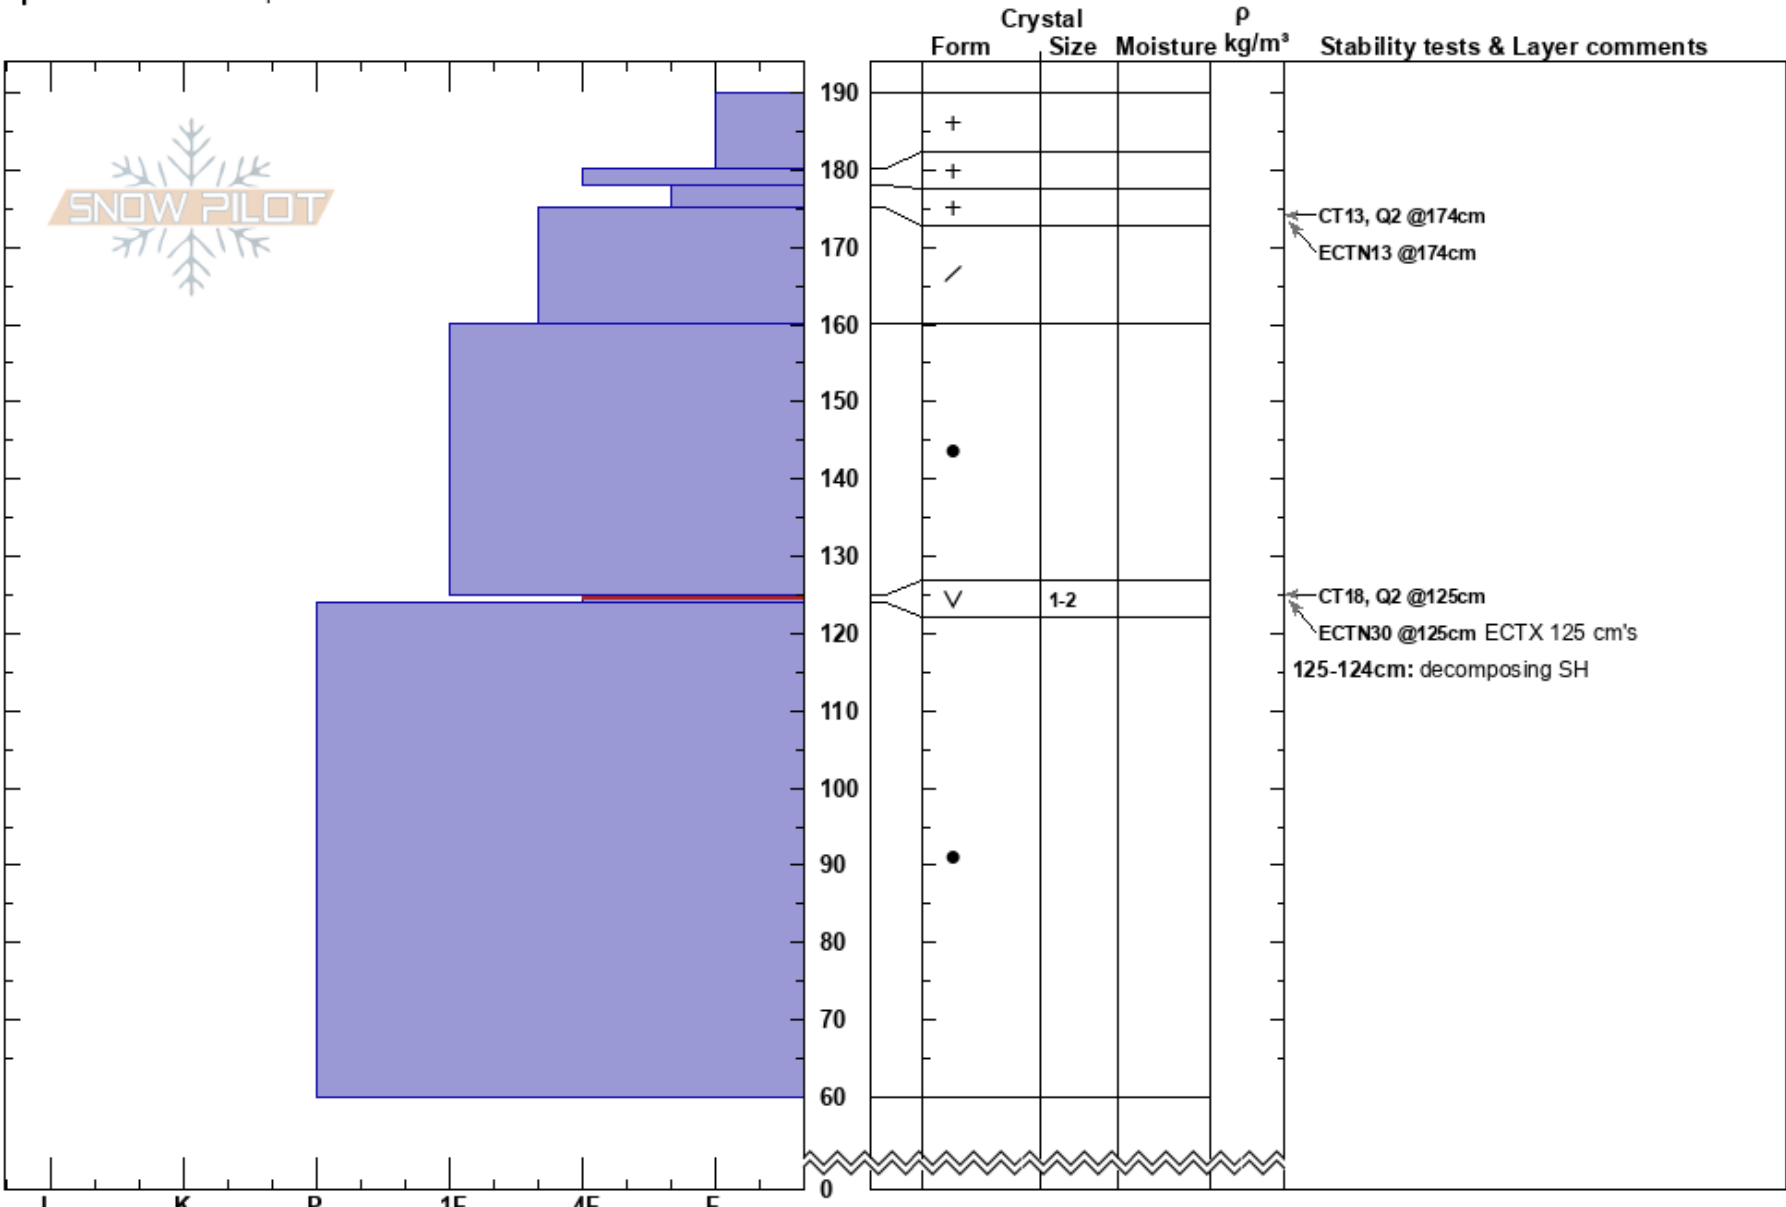

Hebgen Lake - 3/3/17
 Lionhead Range
 MT
 Elevation: 8900 ft
 Aspect: 69°
 Specifics: We skied slope

Eric Knoff
 03/03/2017 - 12:23pm
 Co-ord:
 Slope Angle: 33°
 Wind Loading:

Stability: Good
 Air Temperature: 0°C
 Sky Cover: CLR
 Precipitation: NO
 Wind: SW Calm

HS:190
 Layer Notes:
 125-124cm: decomposing SH
 125-124cm: Problematic layer

Notes: