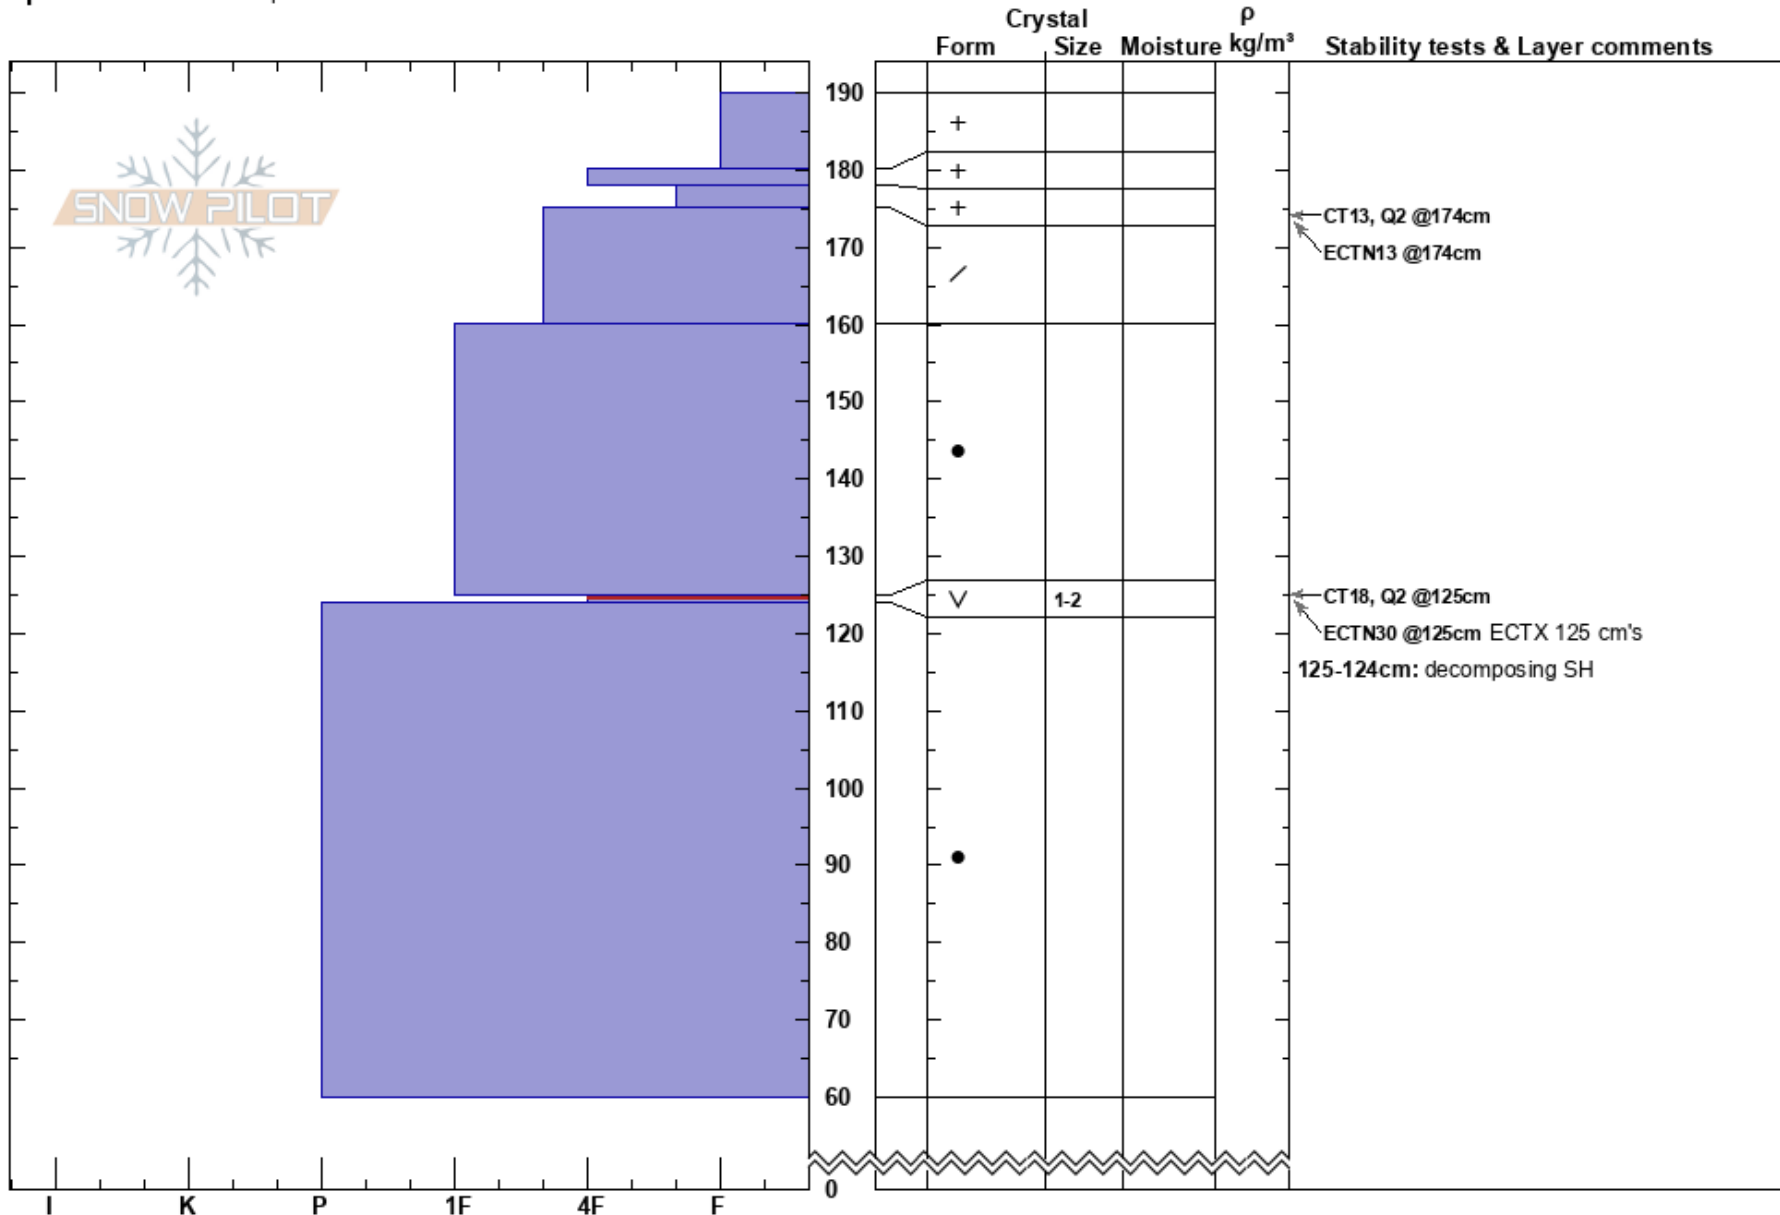

Hebgen Lake - 3/3/17  
 Lionhead Range  
 MT  
 Elevation: 8900 ft  
 Aspect: 69°  
 Specifics: We skied slope

Eric Knoff  
 03/03/2017 - 12:23pm  
 Co-ord:  
 Slope Angle: 33°  
 Wind Loading:

Stability: Good  
 Air Temperature: 0°C  
 Sky Cover: CLR  
 Precipitation: NO  
 Wind: SW Calm

HS:190  
 Layer Notes:  
 125-124cm: decomposing SH  
 125-124cm: Problematic layer

Notes: