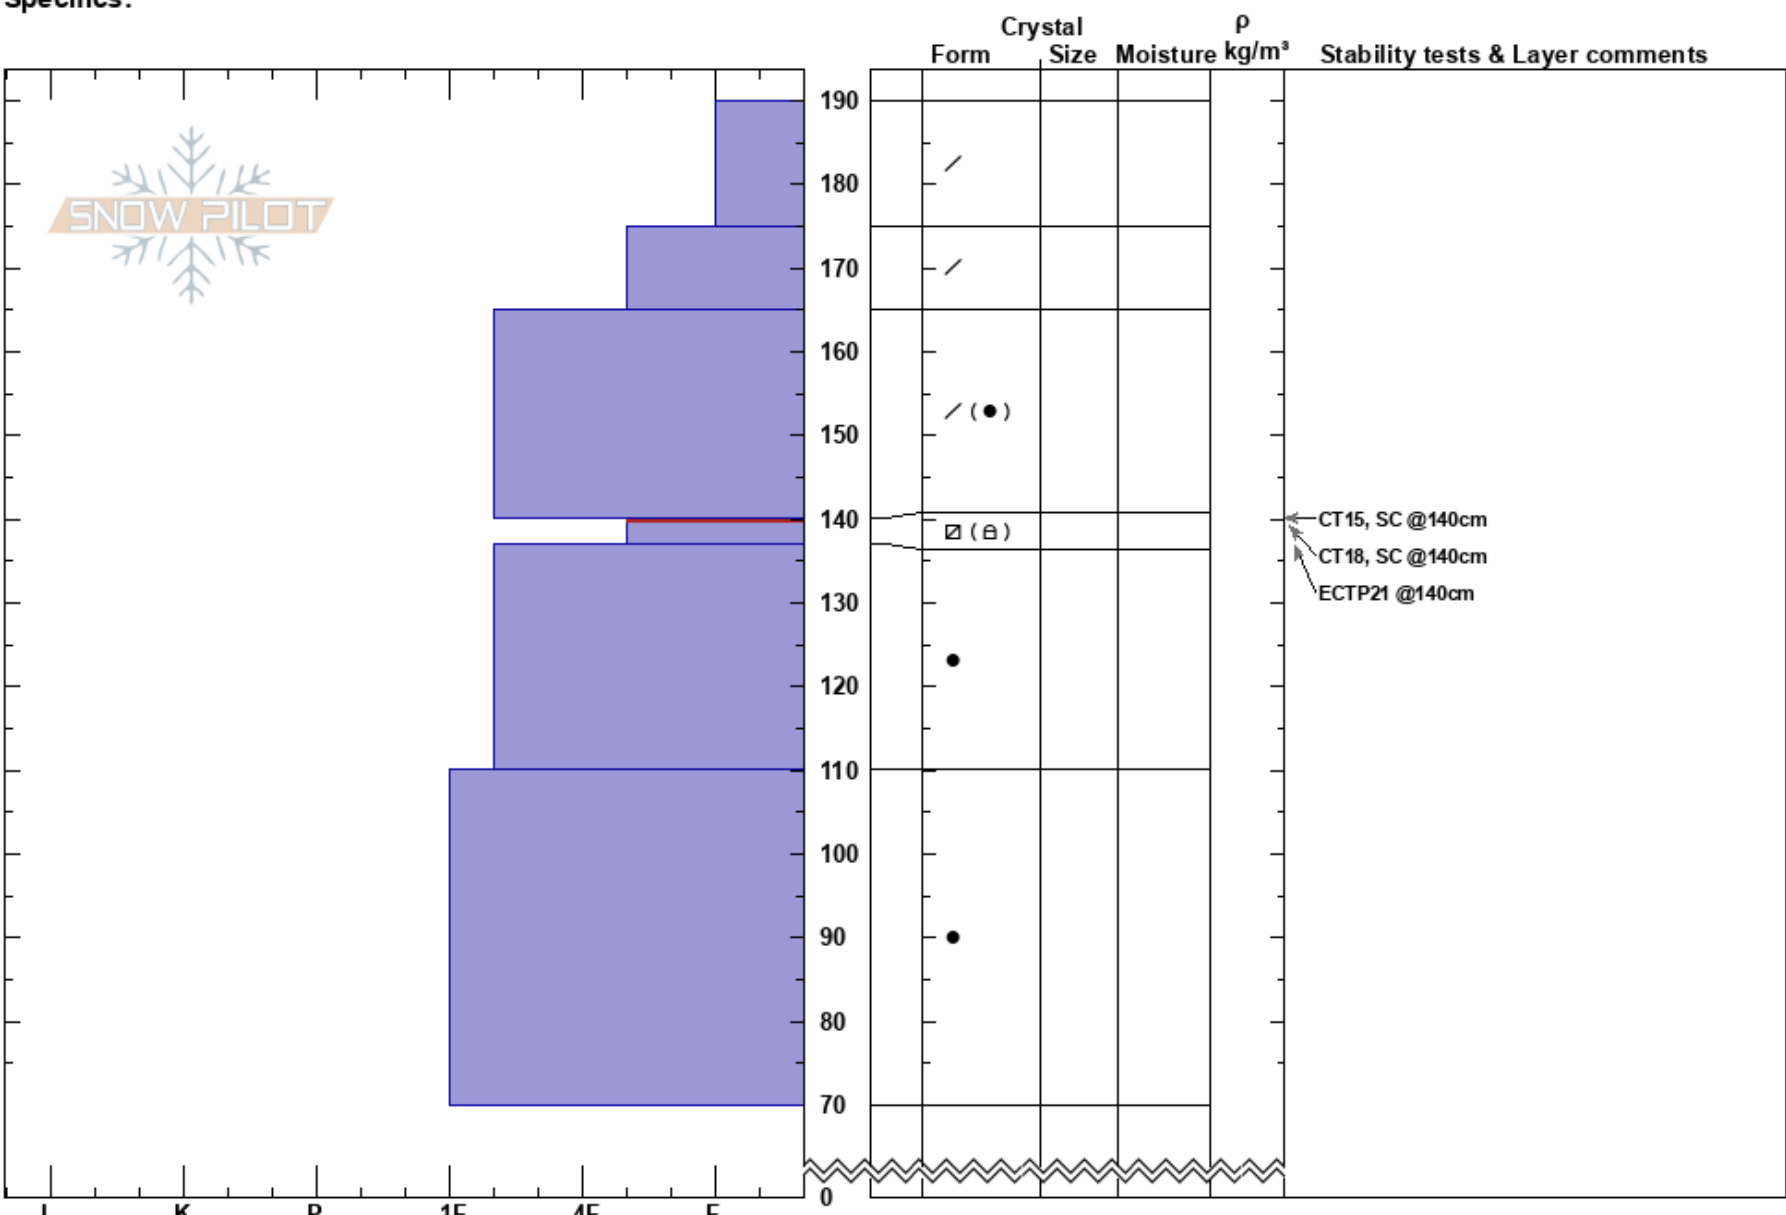

Soul trees  
 San Juan Range  
 CO  
**Elevation:** 11500 ft  
**Aspect:** 45°  
**Specifics:**

Jeff Davis  
 03/03/2017 - 1:00pm  
**Co-ord:** 37.85873N, -107.74429W  
**Slope Angle:** 30°  
**Wind Loading:** no

**Stability:**  
**Air Temperature:** -1°C  
**Sky Cover:** CLR  
**Precipitation:** NO  
**Wind:** S Calm

**HS:**190  
**PF:**50  
 140-137cm:Problematic layer

Notes: