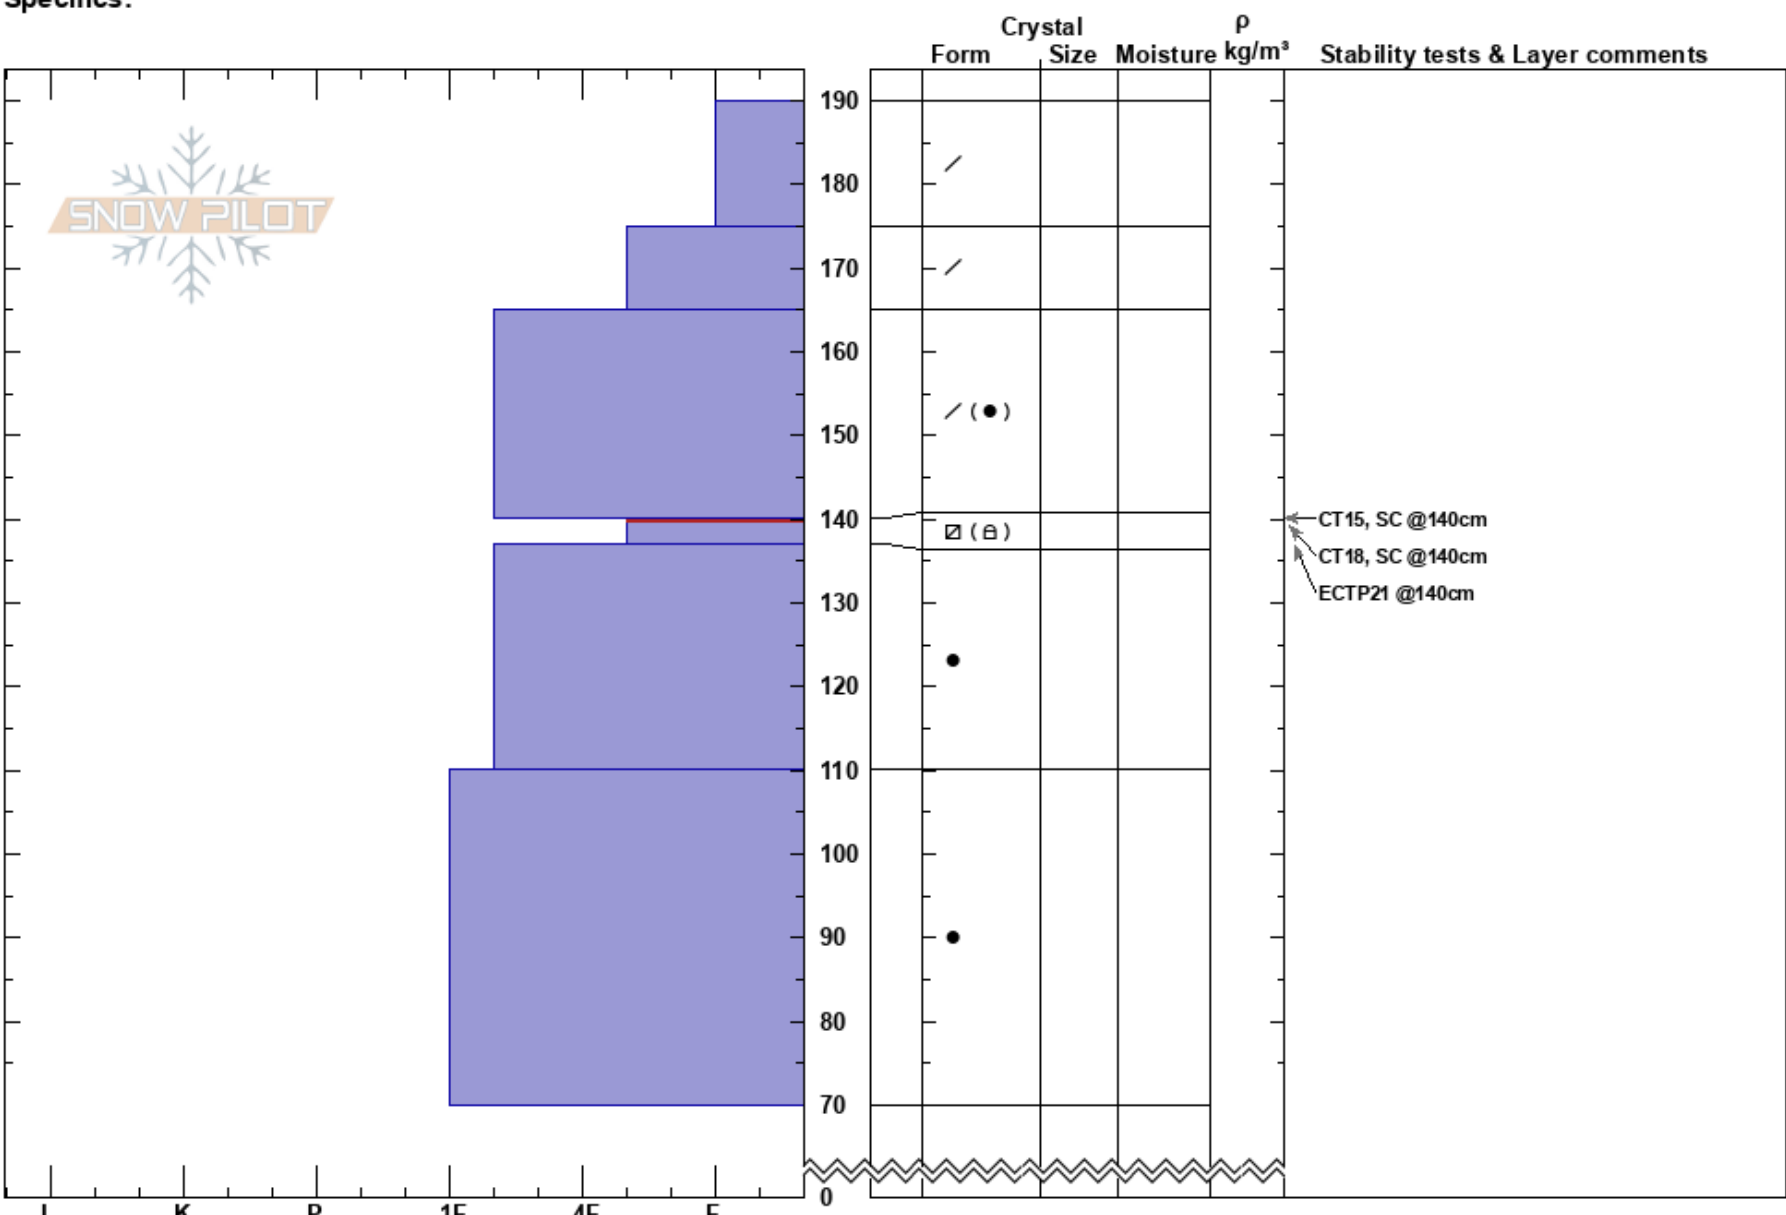

Soul trees
 San Juan Range
 CO
Elevation: 11500 ft
Aspect: 45°
Specifics:

Jeff Davis
 03/03/2017 - 1:00pm
Co-ord: 37.85873N, -107.74429W
Slope Angle: 30°
Wind Loading: no

Stability:
Air Temperature: -1°C
Sky Cover: CLR
Precipitation: NO
Wind: S Calm

HS:190
PF:50
 140-137cm:Problematic layer

Notes: