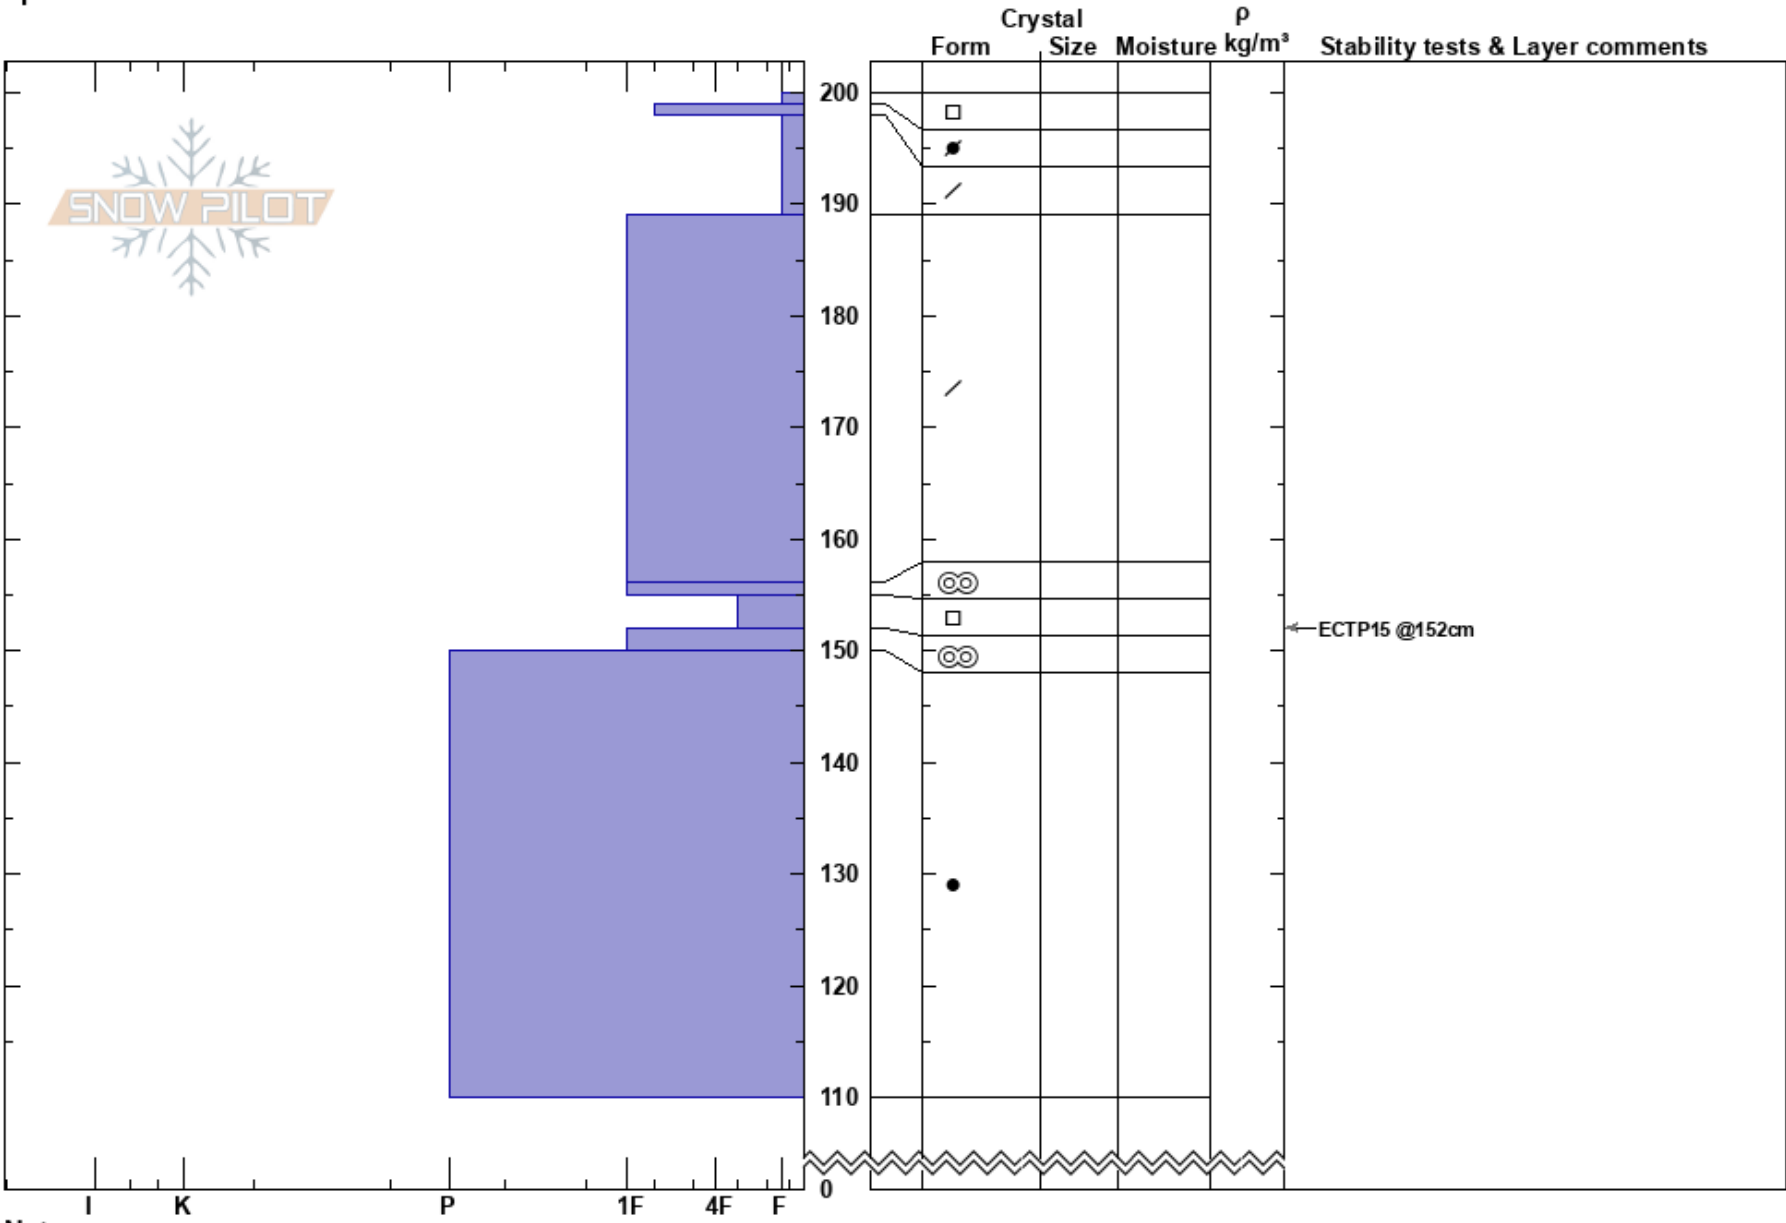

Gore Range
 Gore Range
 CO
 Elevation: 11200 ft
 Aspect: 90°
 Specifics:

Jason Konigsberg
 03/03/2017 - 12:00pm
 Co-ord: 39.67052N, -106.29452W
 Slope Angle: 30°
 Wind Loading:

Stability:
 Air Temperature:
 Sky Cover:
 Precipitation:
 Wind:

HS:200

Layer Notes:

Notes: