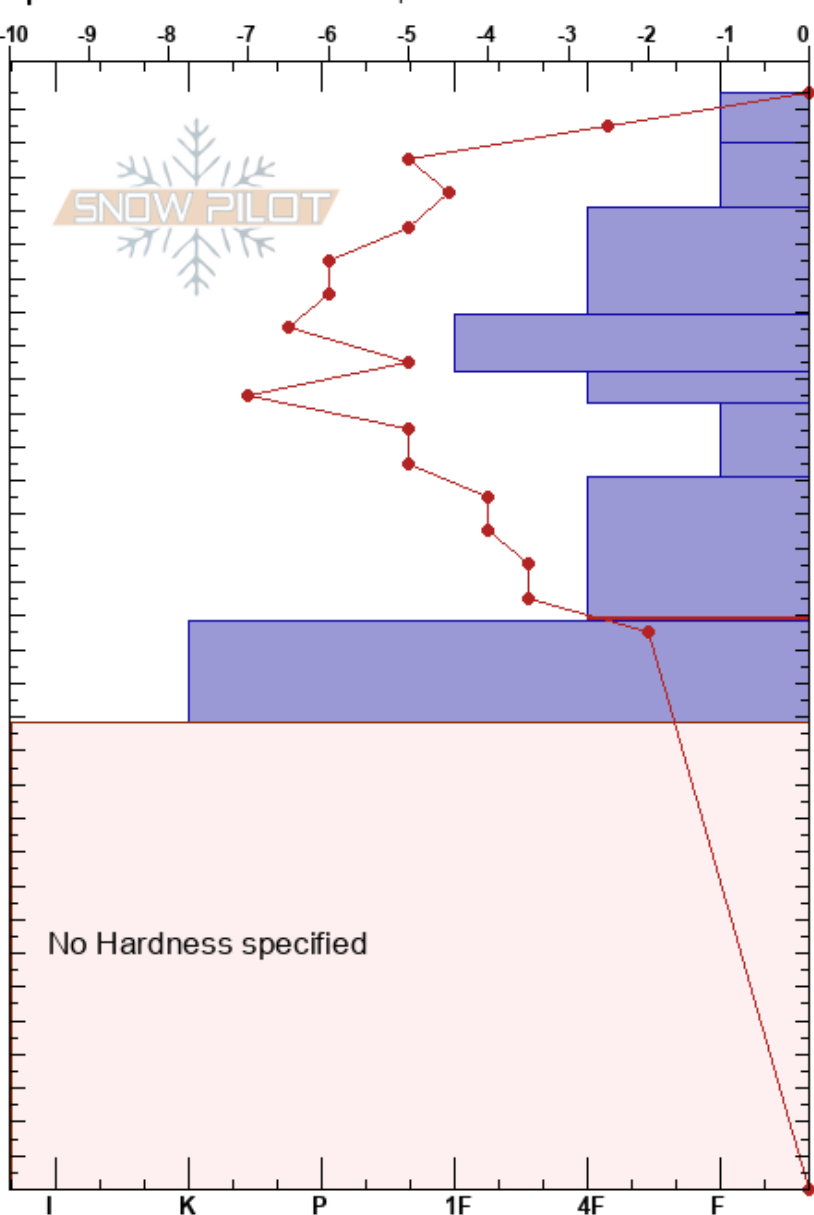

Seeley Lake  
 Missions  
 MT  
 Elevation: 6214 ft  
 Aspect: 45°  
 Specifics: Snowmobile tracks on slope

Travis Craft  
 03/03/2017 - 10:34am  
 Co-ord: 47.23723N, -113.69457W  
 Slope Angle: 31°  
 Wind Loading: previous

Stability:  
 Air Temperature: 2°C  
 Sky Cover: FEW  
 Precipitation: NO  
 Wind: W Moderate

HS:325  
 PF:70  
 211-168cm:Problematic layer

Elevation (cm)	Crystal		Moisture	$\rho$ kg/m <sup>3</sup>	Stability tests & Layer comments
	Form	Size			
325					
310	+ (X)				ECTN4 @310cm
300	+				CT3, Q3 @310cm
290					
280	/				
270					
260	/				
250	/				
240	/				
230	/				
220	/				
210					ECTP26 @211cm
200					CT24, Q2 @211cm
190	•				
180					
170					
160	⊙⊙				
150					
140					
130					
120					
110					
100					
90					
80					
70					
60					
50					
40					
30					
20					
10					
0					