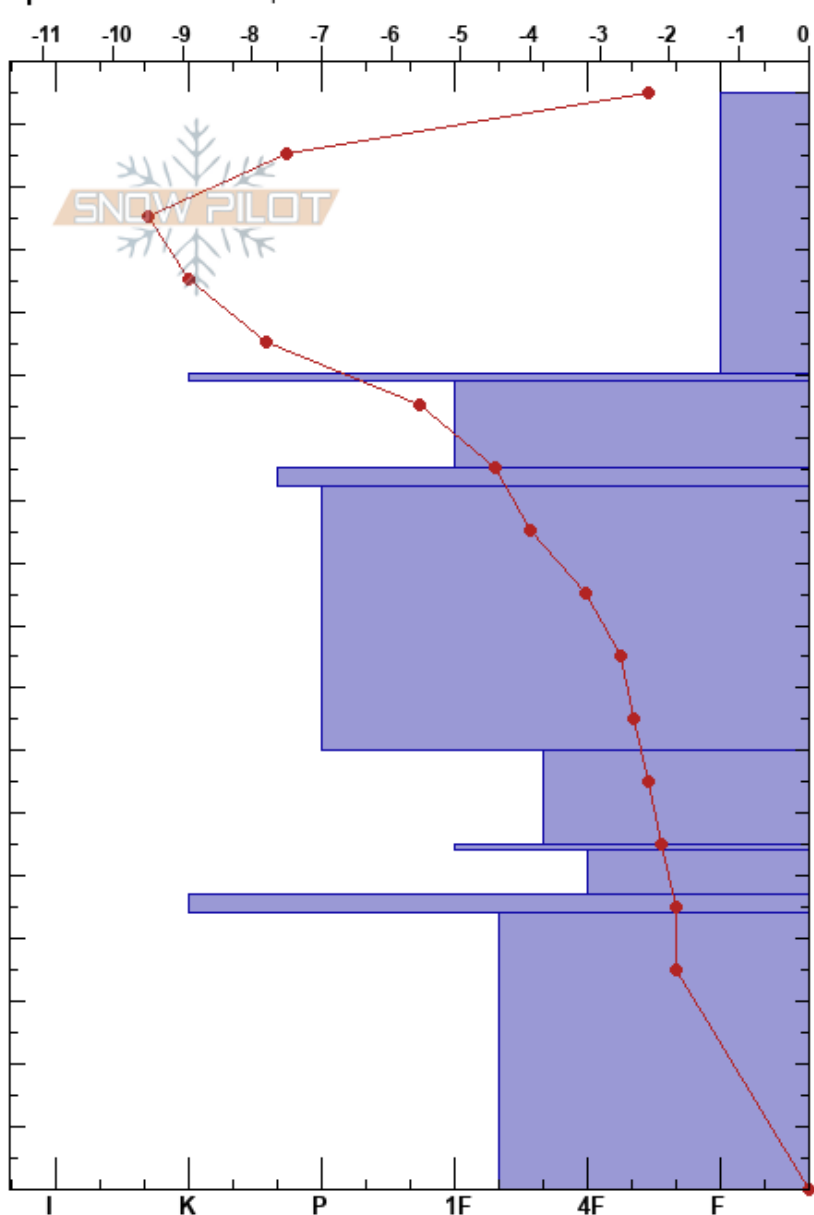

Near the Nipple
 Bridger Range
 MT
 Elevation: 7500 ft
 Aspect: SE
 Specifics: We skied slope

Zachary Miller
 02/04/2020 - 12:45pm
 Co-ord: 45.83780N, -110.93600W
 Slope Angle: 27°
 Wind Loading:

Stability: Fair
 Air Temperature: -12°C
 Sky Cover: CLR
 Precipitation: NO
 Wind: Calm

HS:175
 Layer Notes:
 55-54cm: decomposing
 54-47cm: Problematic layer

Form	Crystal Size	Moisture	ρ kg/m ³	Stability tests & Layer comments
+			108	
			72	
+ (/)			84	
			140	← ECTN5 @145cm
			188	← ECTN12 @135cm
=			188	← ECTN16 @130cm below crust
⊖	0.5		216	
⊙(⊘)	1		208	← ECTN28 @113cm below crust
			252	
⊖	0.5		228	
			248	
			248	
□	1-1.5		260	
⊙			260	55-54cm: decomposing
□	3		260	
■			264	
			312	
□ (^)	2-4(3)		316	
			328	