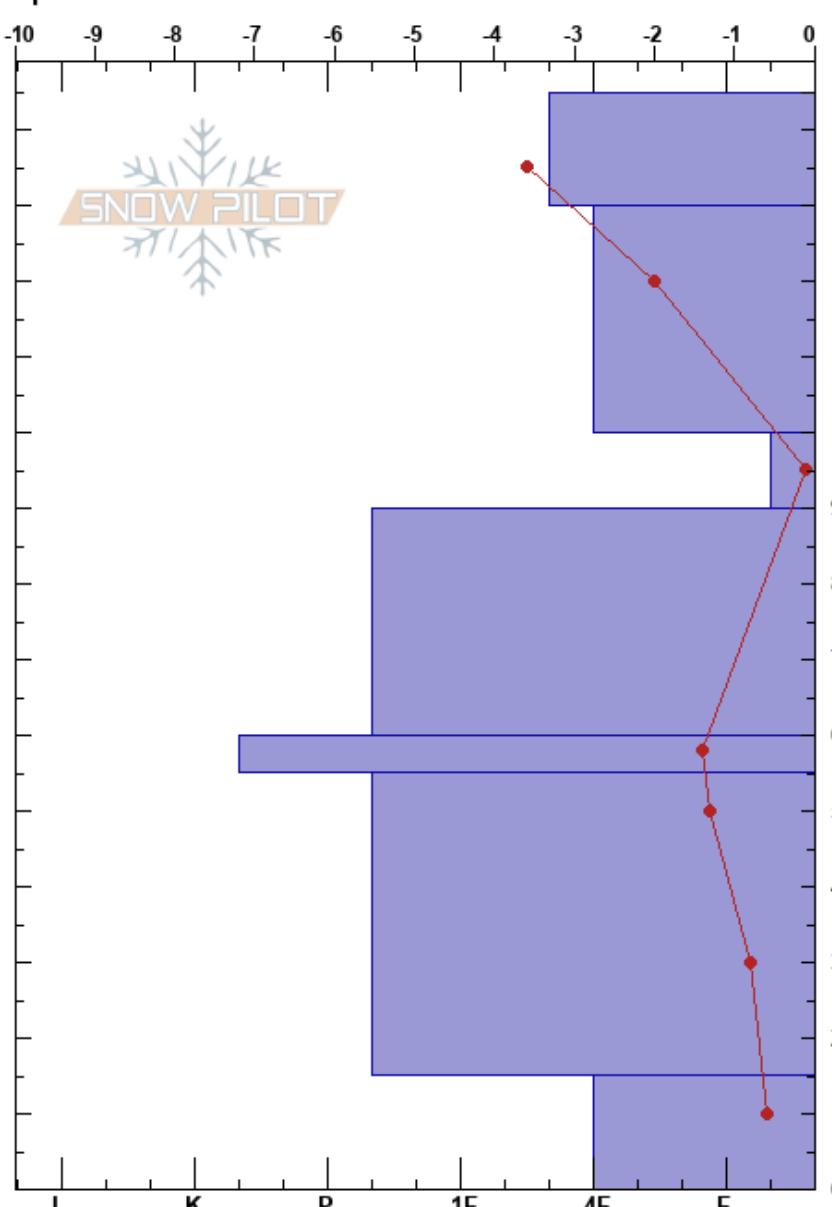

Near BAC shelter
 Rila
 Bulgaria
Elevation: 2435 m
Aspect: SW
Specifics:

Kaloyan Peychev
 09/02/2020 - 13:00
Co-ord: 42.17451N, 23.37961E
Slope Angle: 35°
Wind Loading:

Stability: HS:145
Air Temperature: -2°C
Sky Cover: CLR
Precipitation: NO
Wind: Calm
Layer Notes: 100-90cm: Problematic layer

Form	Crystal		Moisture	ρ kg/m ³	Stability tests & Layer comments
	Size				
∩	0.5				
/					← RB2, Q2 @135cm
/					
∩	2				← CT16, Q3 @95cm
-					
∧					

Notes: