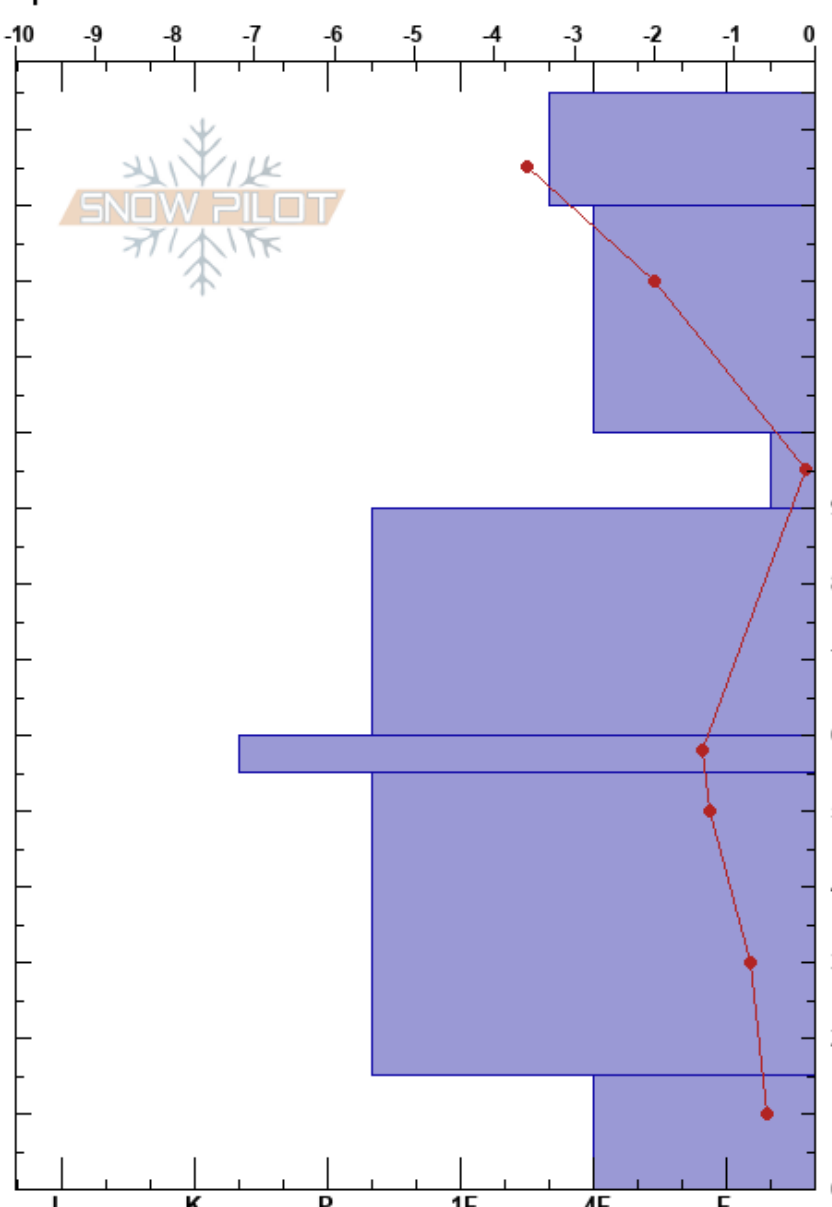

Near BAC shelter
 Rila
 Bulgaria
 Elevation: 2435 m
 Aspect: SW
 Specifics:

Kaloyan Peychev
 09/02/2020 - 13:00
 Co-ord: 42.17451N, 23.37961E
 Slope Angle: 35°
 Wind Loading:

Stability: **HS:145**
 Air Temperature: -2°C
 Sky Cover: CLR
 Precipitation: NO
 Wind: Calm
 Layer Notes: 100-90cm: Problematic layer

Form	Crystal		Moisture	ρ kg/m ³	Stability tests & Layer comments
	Size				
∩	0.5				
/					← RB2, Q2 @135cm
/					
∩	2				← CT16, Q3 @95cm
-					
∧					

Notes: