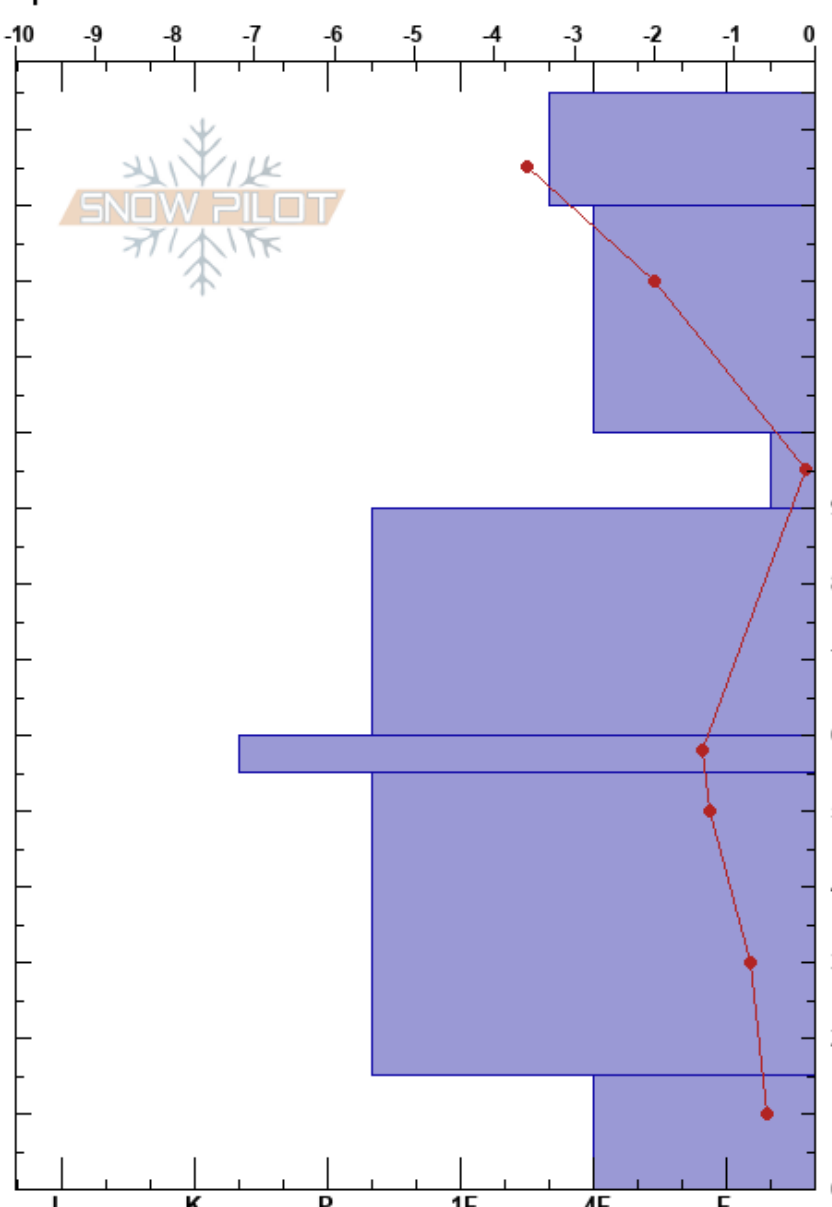

Near BAC shelter
 Rila
 Bulgaria
Elevation: 2435 m
Aspect: SW
Specifics:

Kaloyan Peychev
 09/02/2020 - 13:00
Co-ord: 42.17451N, 23.37961E
Slope Angle: 35°
Wind Loading:

Stability: **HS:**145
Air Temperature: -2°C
Sky Cover: CLR
Precipitation: NO
Wind: Calm
Layer Notes:
 100-90cm: Problematic layer

| Form | Crystal | | ρ kg/m ³ | Stability tests & Layer comments |
|------|---------|----------|-----------------------------|----------------------------------|
| | Size | Moisture | | |
| ∩ | 0.5 | | | |
| / | | | | ← RB2, Q2 @135cm |
| / | | | | |
| ∩ | 2 | | | ← CT16, Q3 @95cm |
| - | | | | |
| ∧ | | | | |